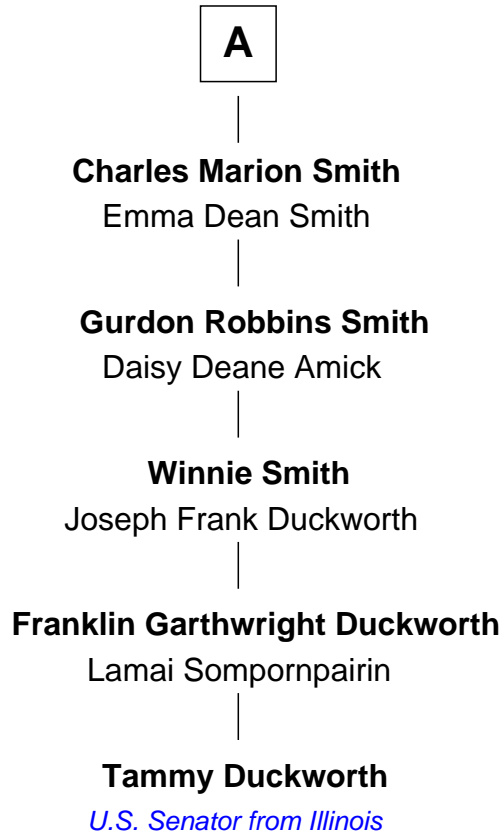

# FamousKin.com Relationship Chart of

**Tammy Duckworth**

*U.S. Senator from Illinois*

7th cousin 4 times removed of

**Alvan T. Fuller**

*50th Governor of Massachusetts*

**Thomas Wheeler**

Mary - - - - -

**Mehitable Wheeler**

Jabez Swan

**Asa Swan**

Sophia Ely

**Electa Arnold Swan**

Augustus Stanley Smith

**A**

**Elizabeth Wheeler**

Josiah Witter

**Ebenezer Witter**

Dorothy Morgan

**Joseph Witter**

Elizabeth Gore

**Hannah Witter**

Samuel Branch

**Happy Branch**

Ralph Bolles

**Harriet Louise Bolles**

Ebenezer Fuller

**Alvan Bond Fuller**

Flora Arabella Tufts

**Alvan T. Fuller**

*50th Governor of Massachusetts*

FamousKin.com