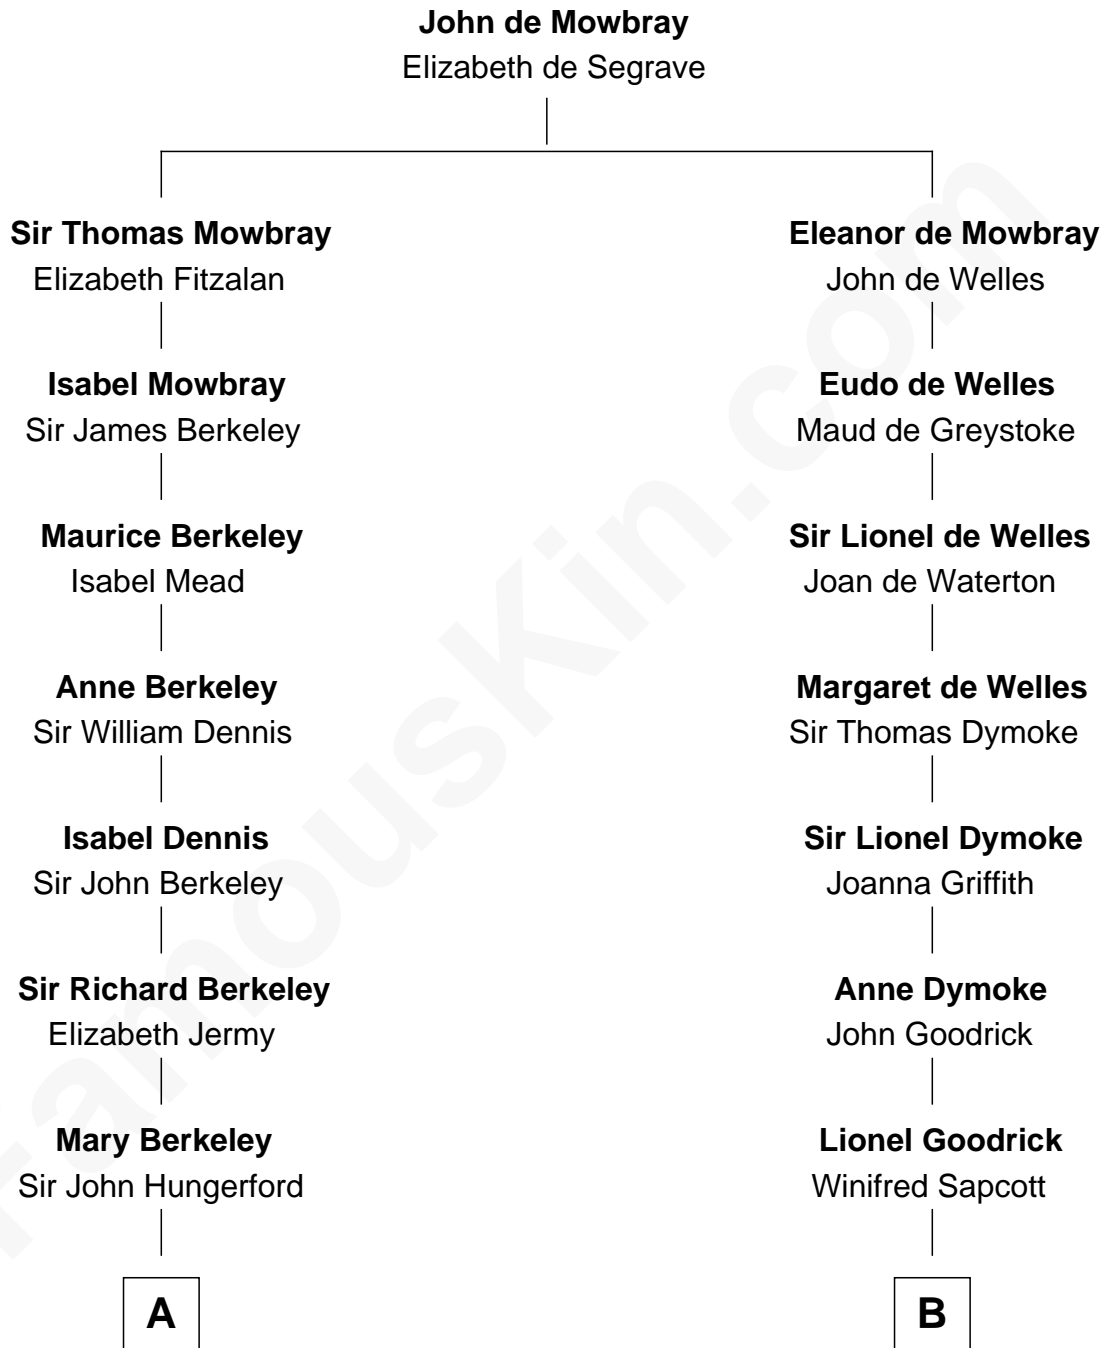

FamousKin.com
Relationship Chart of
Tammy Duckworth
U.S. Senator from Illinois

19th cousin 2 times removed of
Andrew Card
21st White House Chief of Staff

C

Charles Marion Smith

Emma Dean Smith

Gurdon Robbins Smith

Daisy Deane Amick

Winnie Smith

Joseph Frank Duckworth

Franklin Garthwright Duckworth

Lamai Sompornpairin

Tammy Duckworth

U.S. Senator from Illinois

D