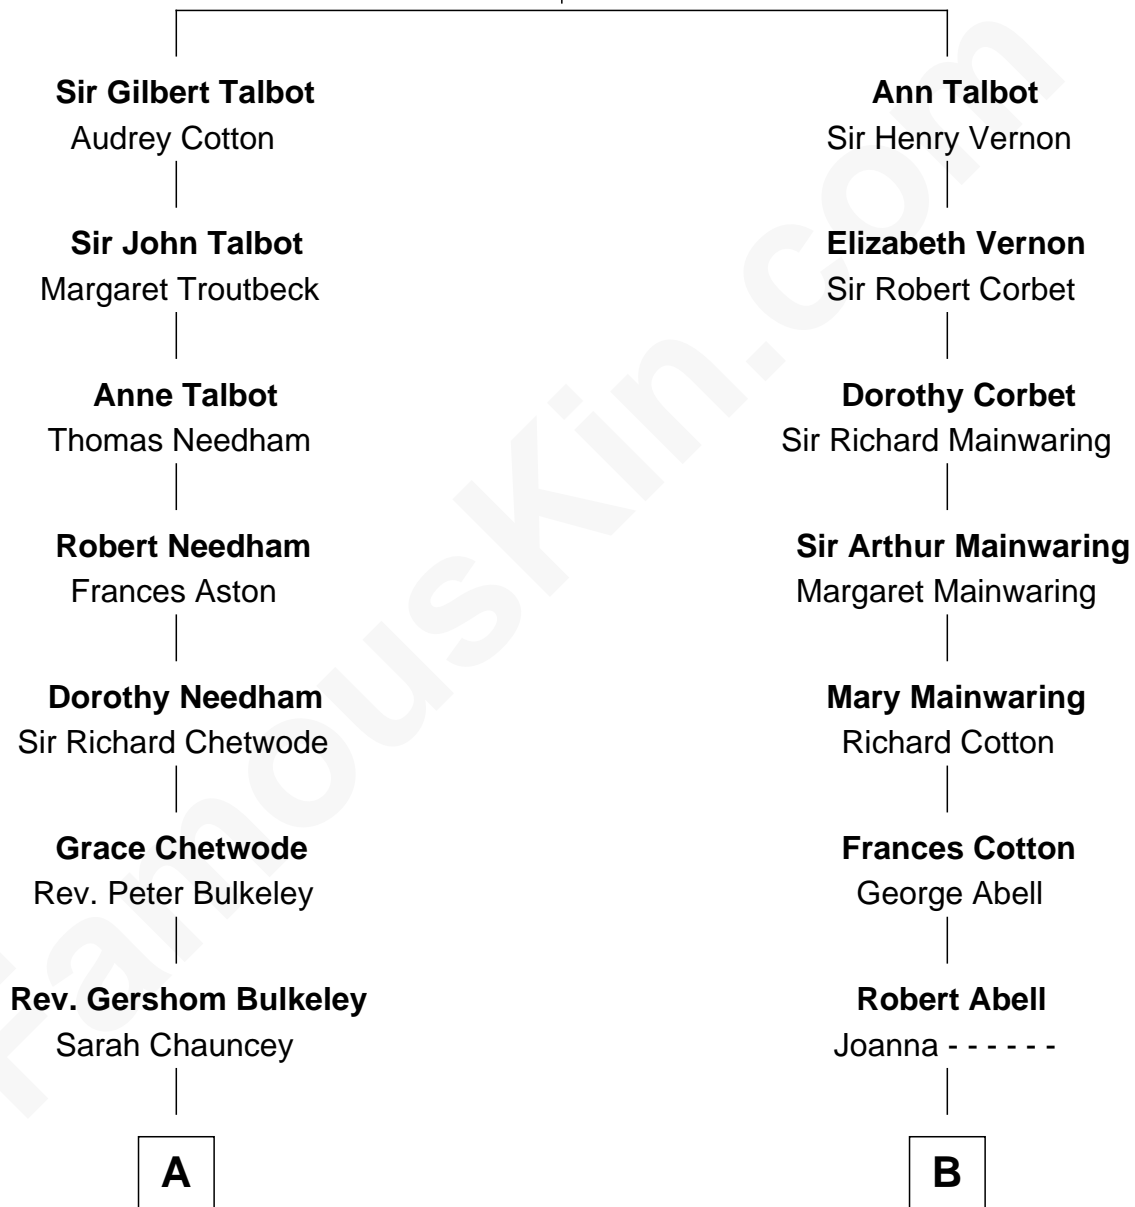

FamousKin.com Relationship Chart of

Tammy Duckworth

U.S. Senator from Illinois

16th cousin 1 time removed of

Shadoe Stevens

Radio Disc Jockey

John Talbot
Elizabeth Butler

Shadoe Stevens photo by [Alan Light](#) (CC BY 2.0)