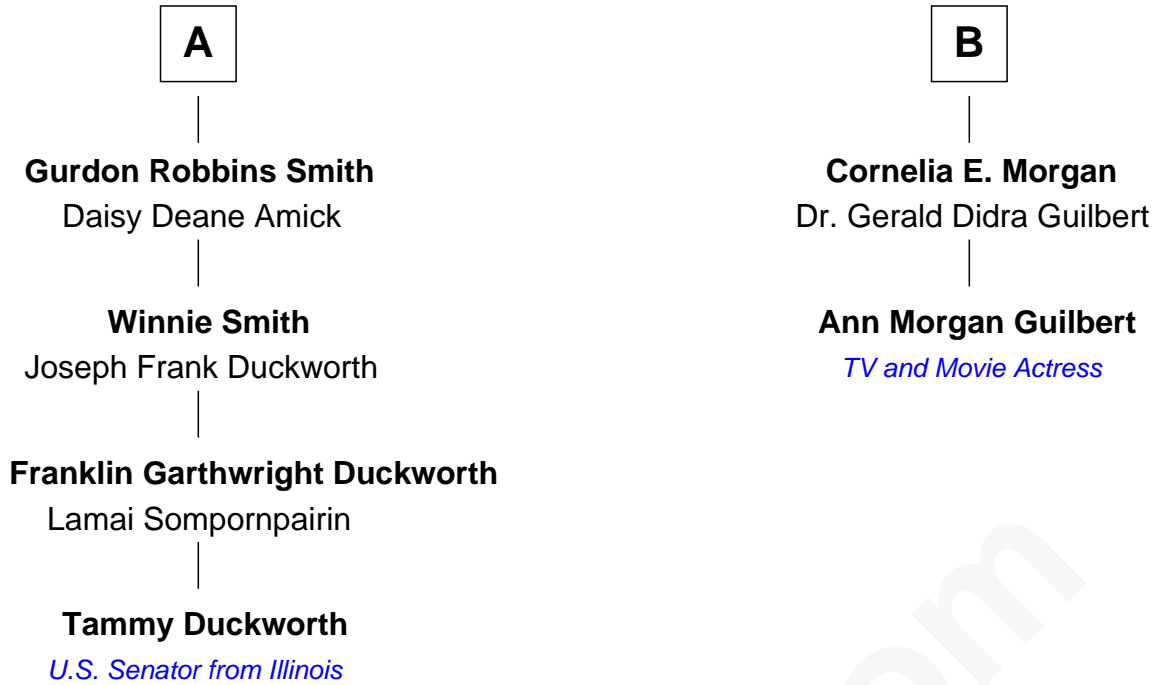

# FamousKin.com Relationship Chart of

**Tammy Duckworth**

*U.S. Senator from Illinois*

8th cousin 2 times removed of

**Ann Morgan Guilbert**

*TV and Movie Actress*

**George Denison**

Ann Borodell

**George Denison**

Mercy Gorham

**Desire Denison**

John Williams

**Mercy Williams**

Thomas Wheeler

**Mehitable Wheeler**

Jabez Swan

James Brown

**Dorothy Brown**

Nathaniel Medbury

**Isaac Medbury**

Lydia Sprague

**Joseph Medbury**

Mary Potter

**William F. Medbury**

Betsey Wilbur

**Mary Potter Medbury**

Charles Morgan

**William Montrose Morgan**

Isabelle Harney

**B**

FamousKin.com