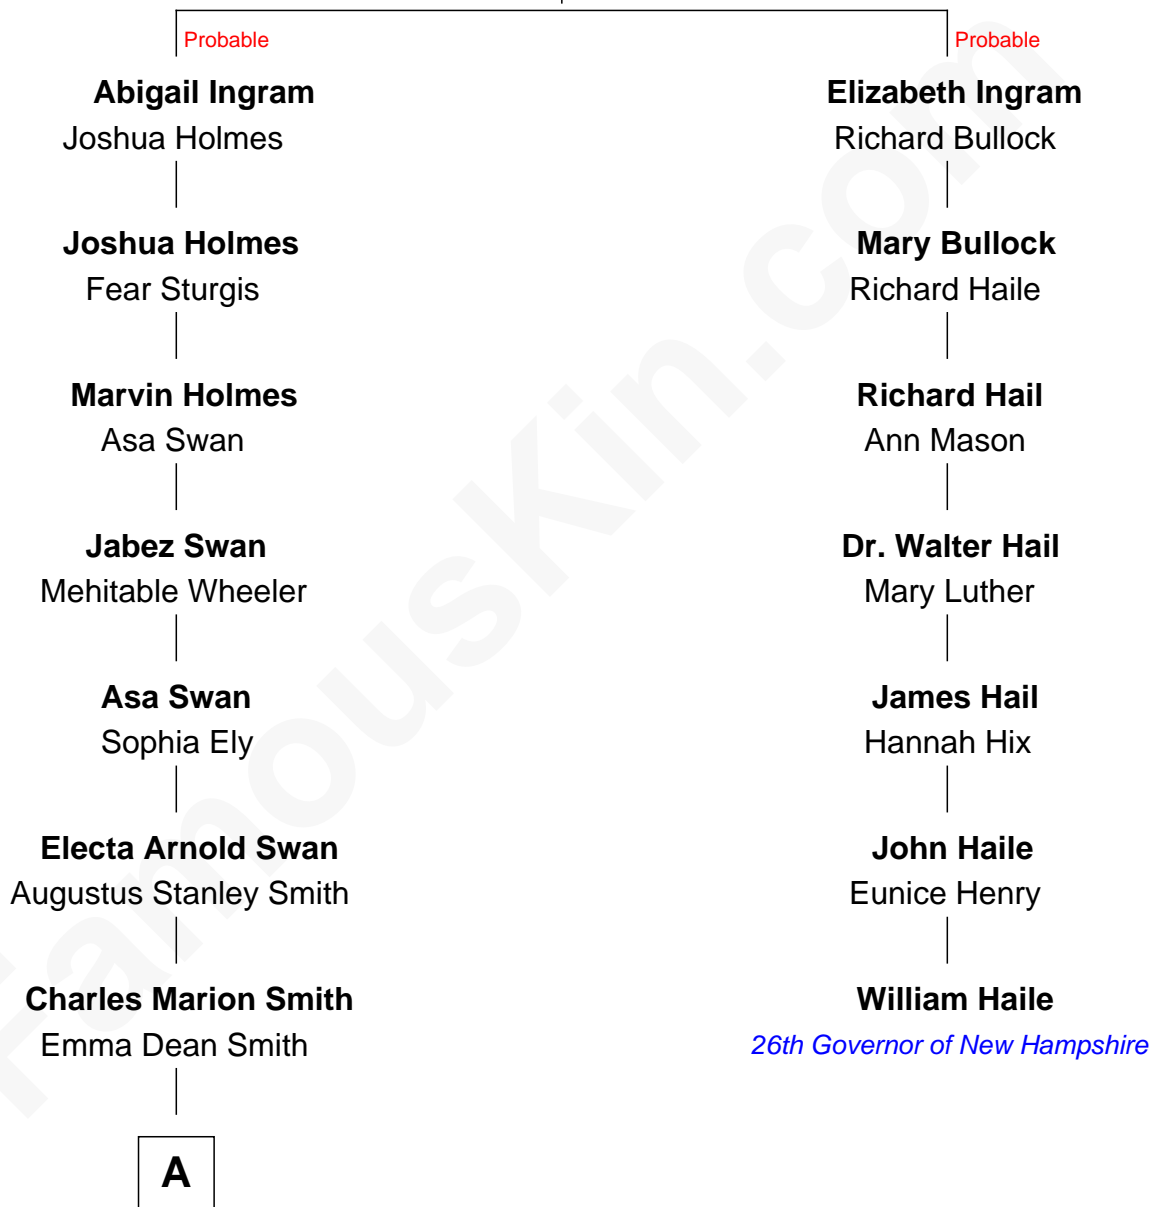

# FamousKin.com Relationship Chart of

**Tammy Duckworth**

*U.S. Senator from Illinois*

6th cousin 4 times removed of

**William Haile**

*26th Governor of New Hampshire*

**Richard Ingram**

**A**

—  
**Gurdon Robbins Smith**

Daisy Deane Amick

—  
**Winnie Smith**

Joseph Frank Duckworth

—  
**Franklin Garthwright Duckworth**

Lamai Sompornpairin

—  
**Tammy Duckworth**

*U.S. Senator from Illinois*