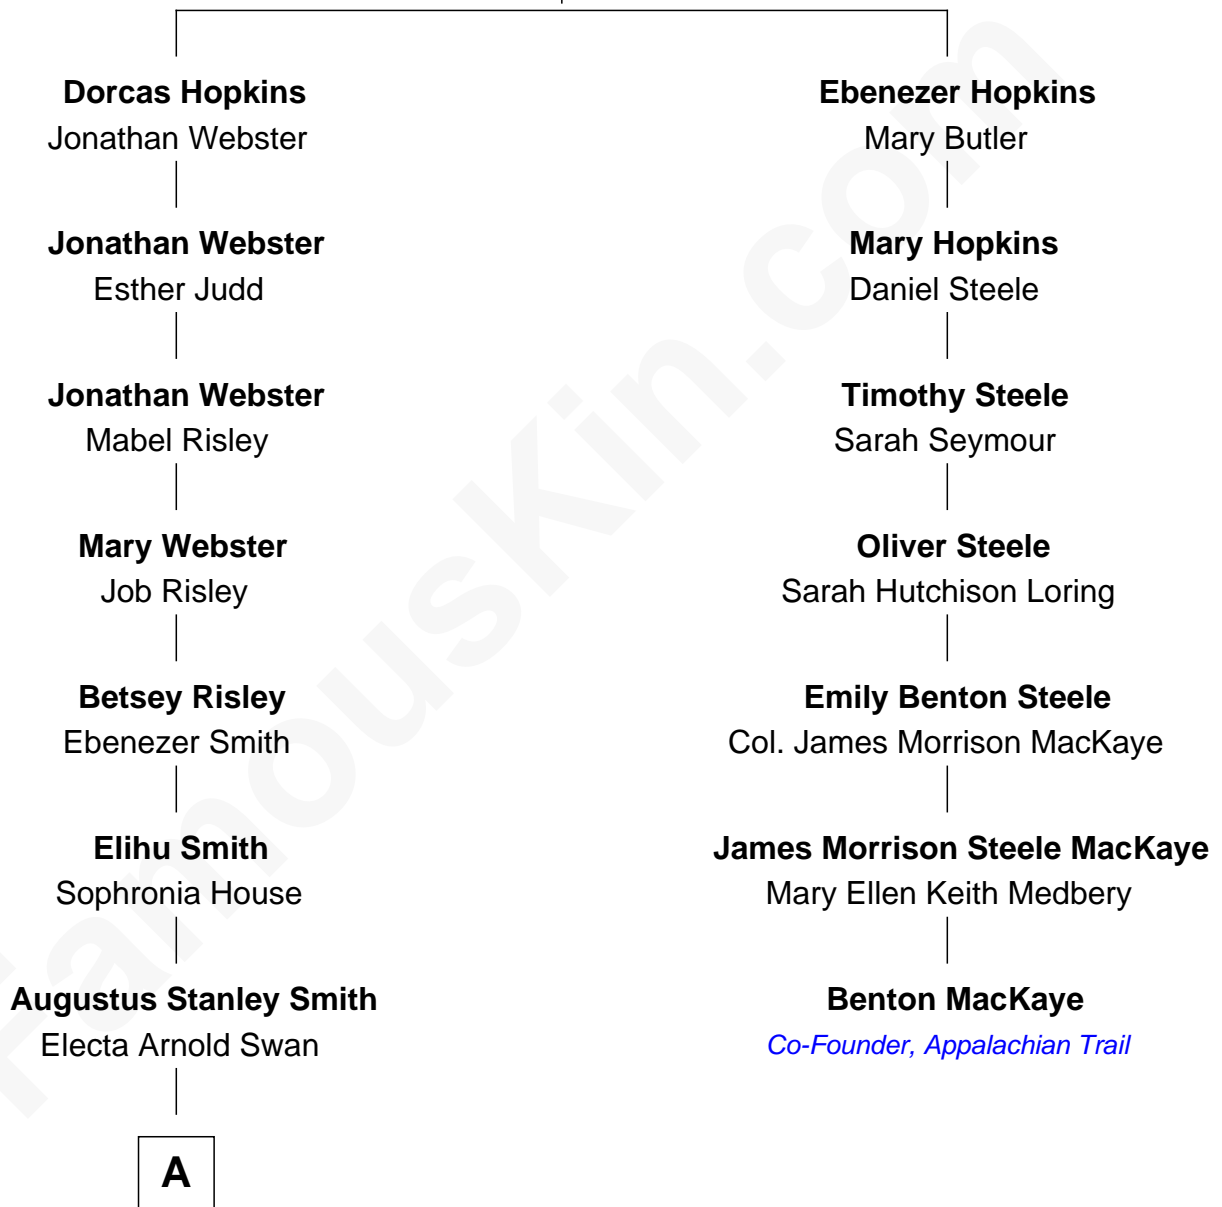

FamousKin.com Relationship Chart of

Tammy Duckworth

U.S. Senator from Illinois

6th cousin 5 times removed of

Benton MacKaye

Co-Founder, Appalachian Trail

Stephen Hopkins

Dorcas Bronson

A

Charles Marion Smith

Emma Dean Smith

Gurdon Robbins Smith

Daisy Deane Amick

Winnie Smith

Joseph Frank Duckworth

Franklin Garthwright Duckworth

Lamai Sompornpairin

Tammy Duckworth

U.S. Senator from Illinois

FamousKin.com