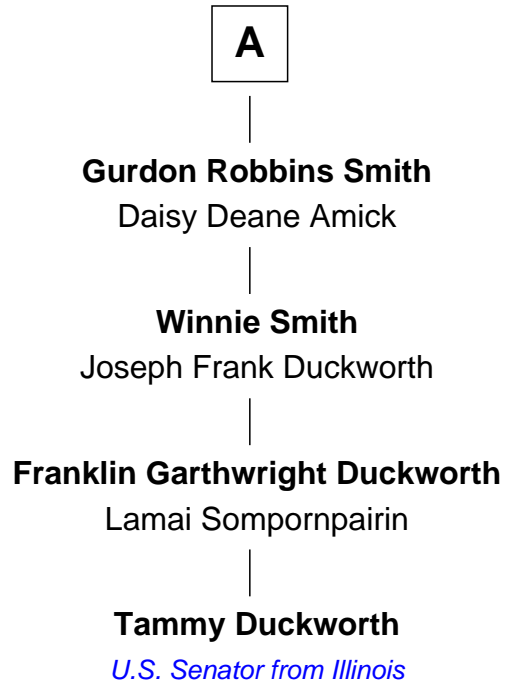

FamousKin.com Relationship Chart of

Tammy Duckworth

U.S. Senator from Illinois

9th Great-granddaughter of

Roger Eastman

(c1610 - 1694) Confidence passenger 1638

Roger Eastman

Sarah - - - - -

Philip Eastman

Mary Barnard

Susannah Eastman

John Swan

Asa Swan

Marvin Holmes

Jabez Swan

Mehitable Wheeler

Asa Swan

Sophia Ely

Electa Arnold Swan

Augustus Stanley Smith

Charles Marion Smith

Emma Dean Smith

A

FamousKin.com