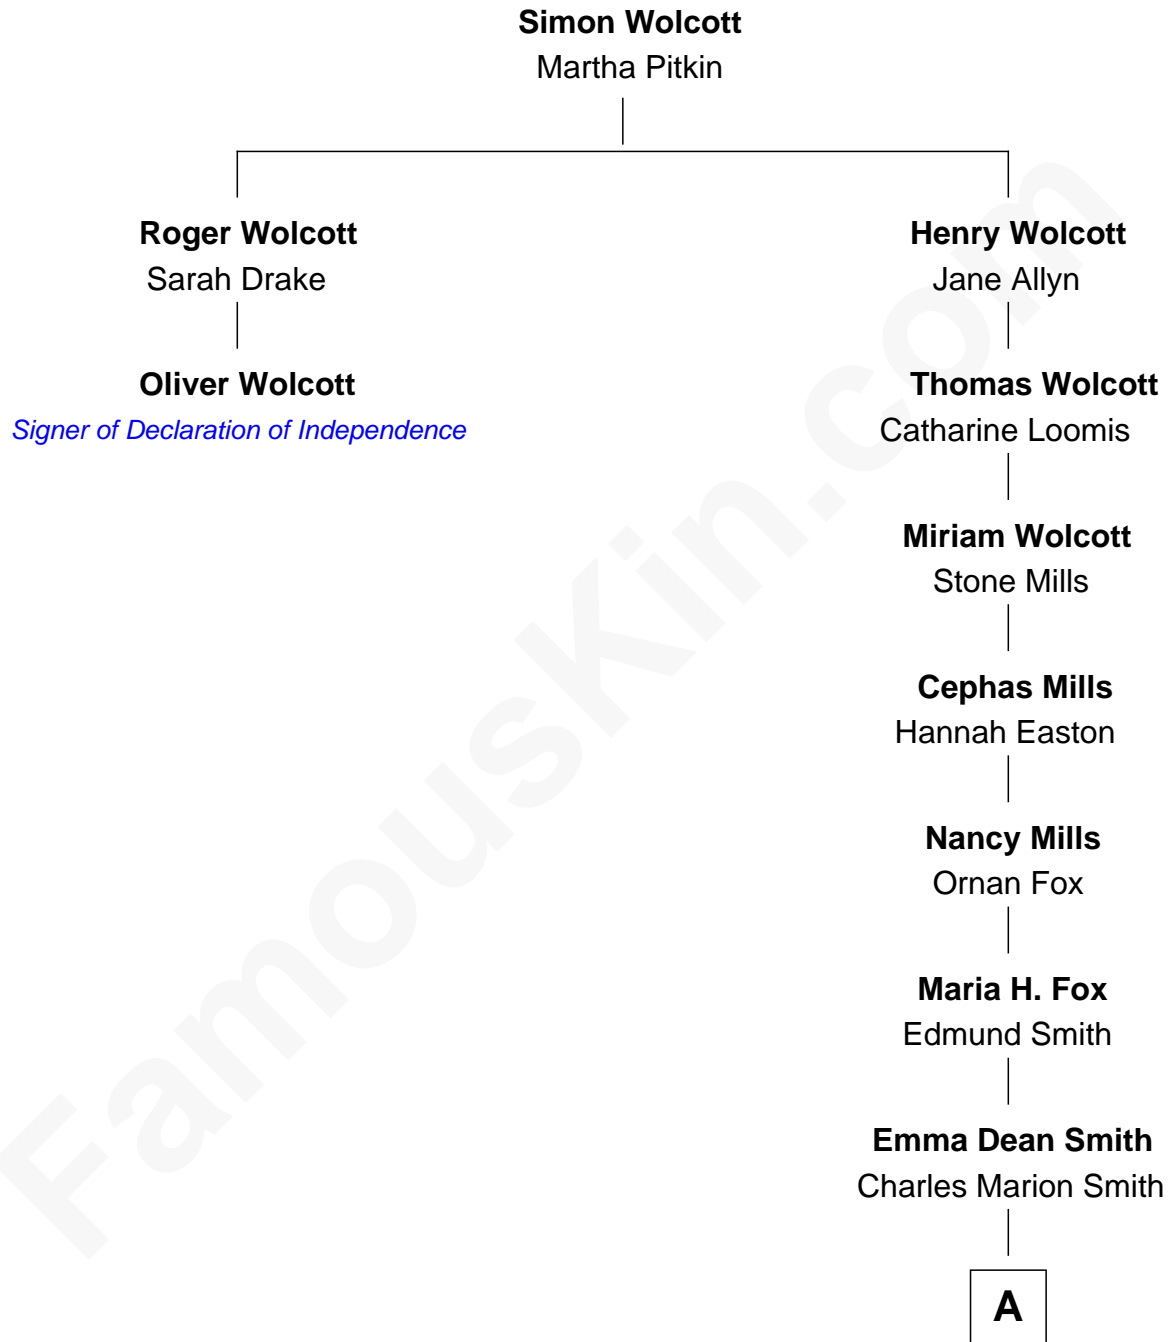

FamousKin.com

Relationship Chart of

Oliver Wolcott

Signer of the Declaration of Independence

1st cousin 9 times removed of

Tammy Duckworth
U.S. Senator from Illinois

A

Gurdon Robbins Smith

Daisy Deane Amick

Winnie Smith

Joseph Frank Duckworth

Franklin Garthwright Duckworth

Lamai Sompornpairin

Tammy Duckworth

U.S. Senator from Illinois

FamousKin.com