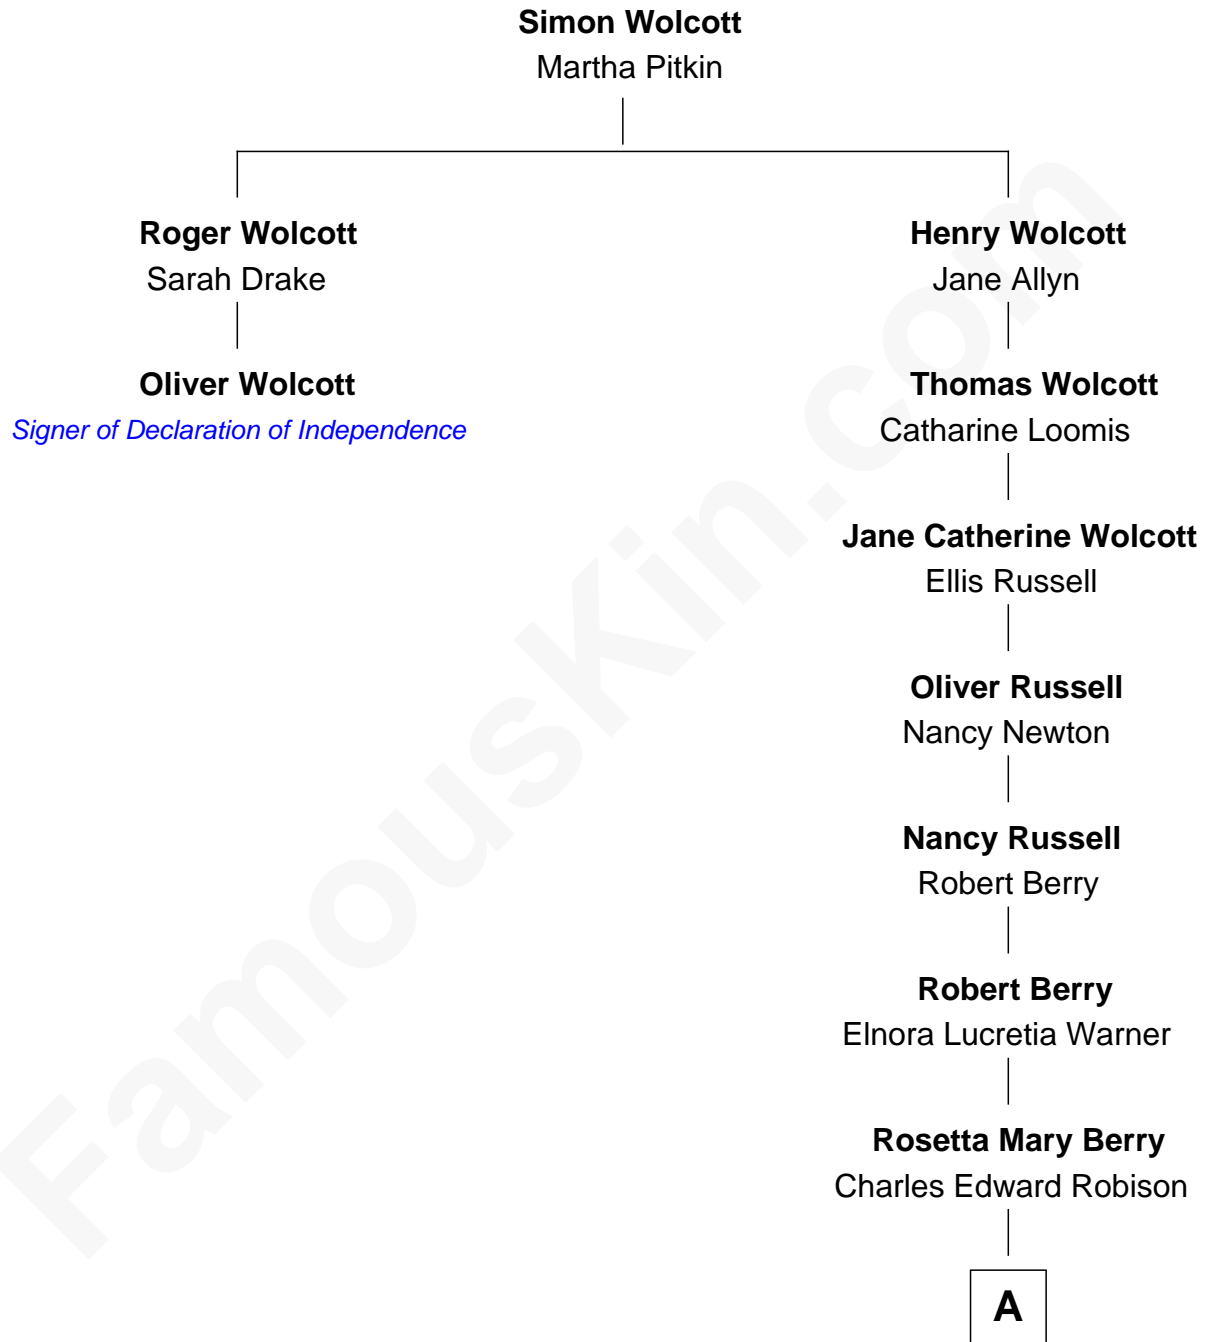

FamousKin.com

Relationship Chart of

Oliver Wolcott

Signer of the Declaration of Independence

1st cousin 8 times removed of

Mitt Romney

70th Governor of Massachusetts

A

Alma Luella Robison
Harold Arundel LaFount

Lenore Emily LaFount
George Wilcken Romney

Mitt Romney
70th Governor of Massachusetts

FamousKin.com