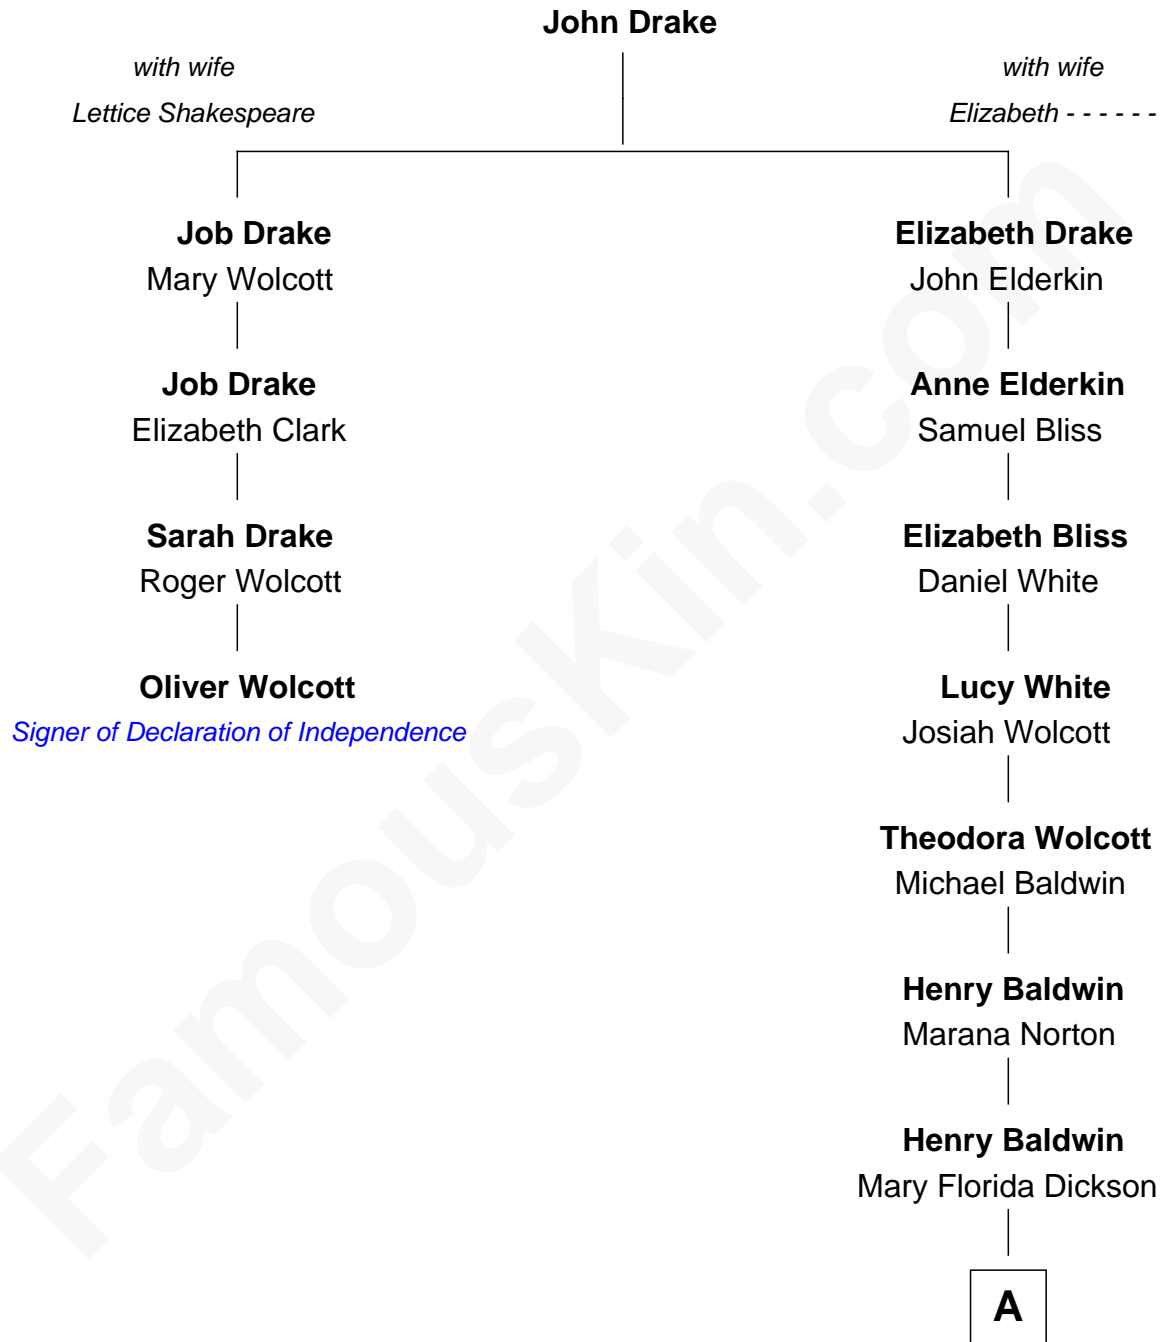

FamousKin.com

Relationship Chart of

Oliver Wolcott

Signer of the Declaration of Independence

3rd cousin 8 times removed of

Christopher Reeve
Movie Actor

A

Henry Baldwin

Katherine Irving Dayton

Margaretta Willis Baldwin

Augustus Henry Reeve

Richard Henry Reeve

Anne Conrad D'Olier

Franklin D'Olier Reeve

Barbara Pitney Lamb

Christopher Reeve