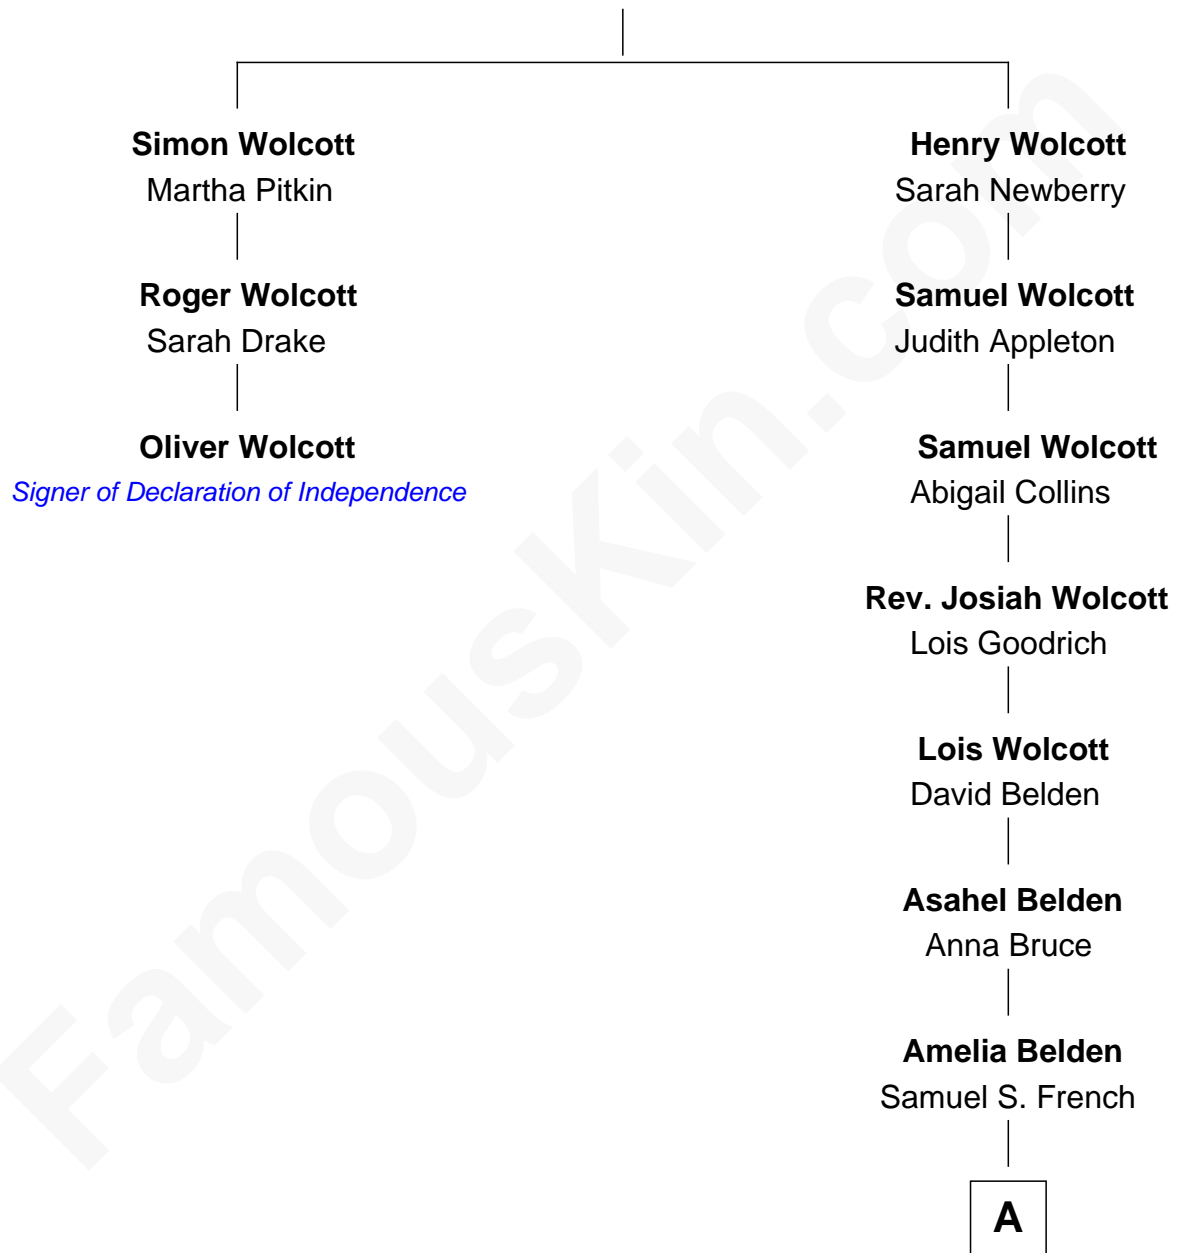

## Relationship Chart of

### Oliver Wolcott

*Signer of the Declaration of Independence*

2nd cousin 10 times removed of

**Ben Affleck**  
*Movie Actor*

**Henry Wolcott**  
Elizabeth Saunders

**A**

Almon Bruce French

Sarah A. Dewey