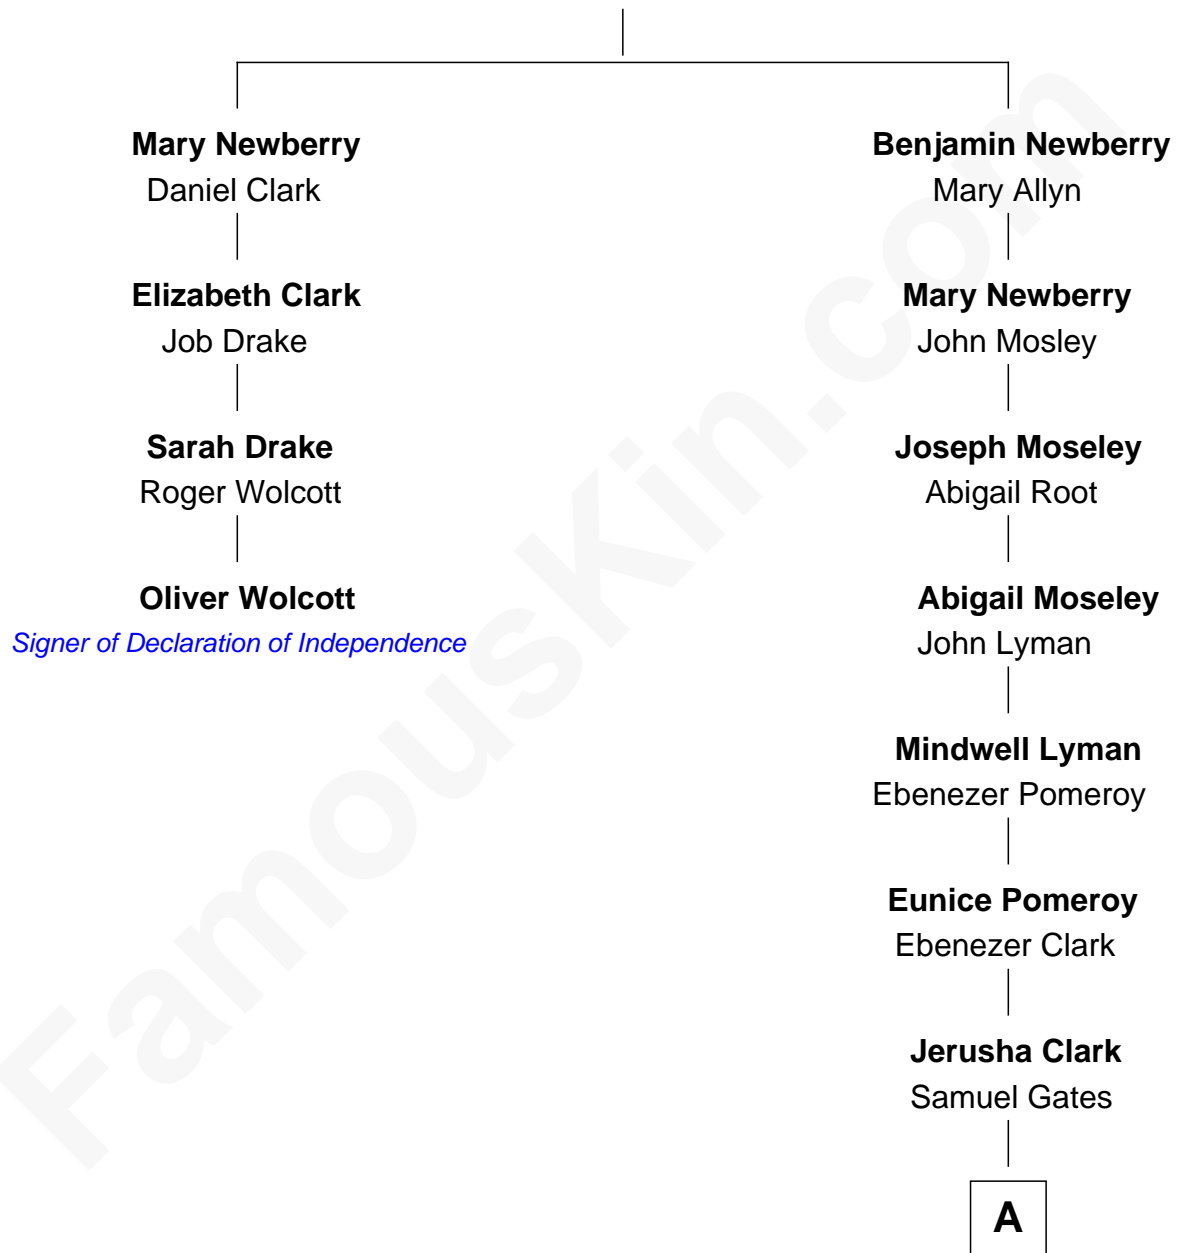

FamousKin.com

Relationship Chart of

Oliver Wolcott

Signer of the Declaration of Independence

3rd cousin 7 times removed of

Bess (Wallace) Truman

First Lady of President Harry S Truman

Thomas Newberry

Joan Dabinott

A

George William Gates

Sarah D. Todd

George Porterfield Gates

Elizabeth Emery

Margaret Elizabeth Gates

David Willick Wallace

Bess (Wallace) Truman

First Lady of Harry Truman

FamousKin.com