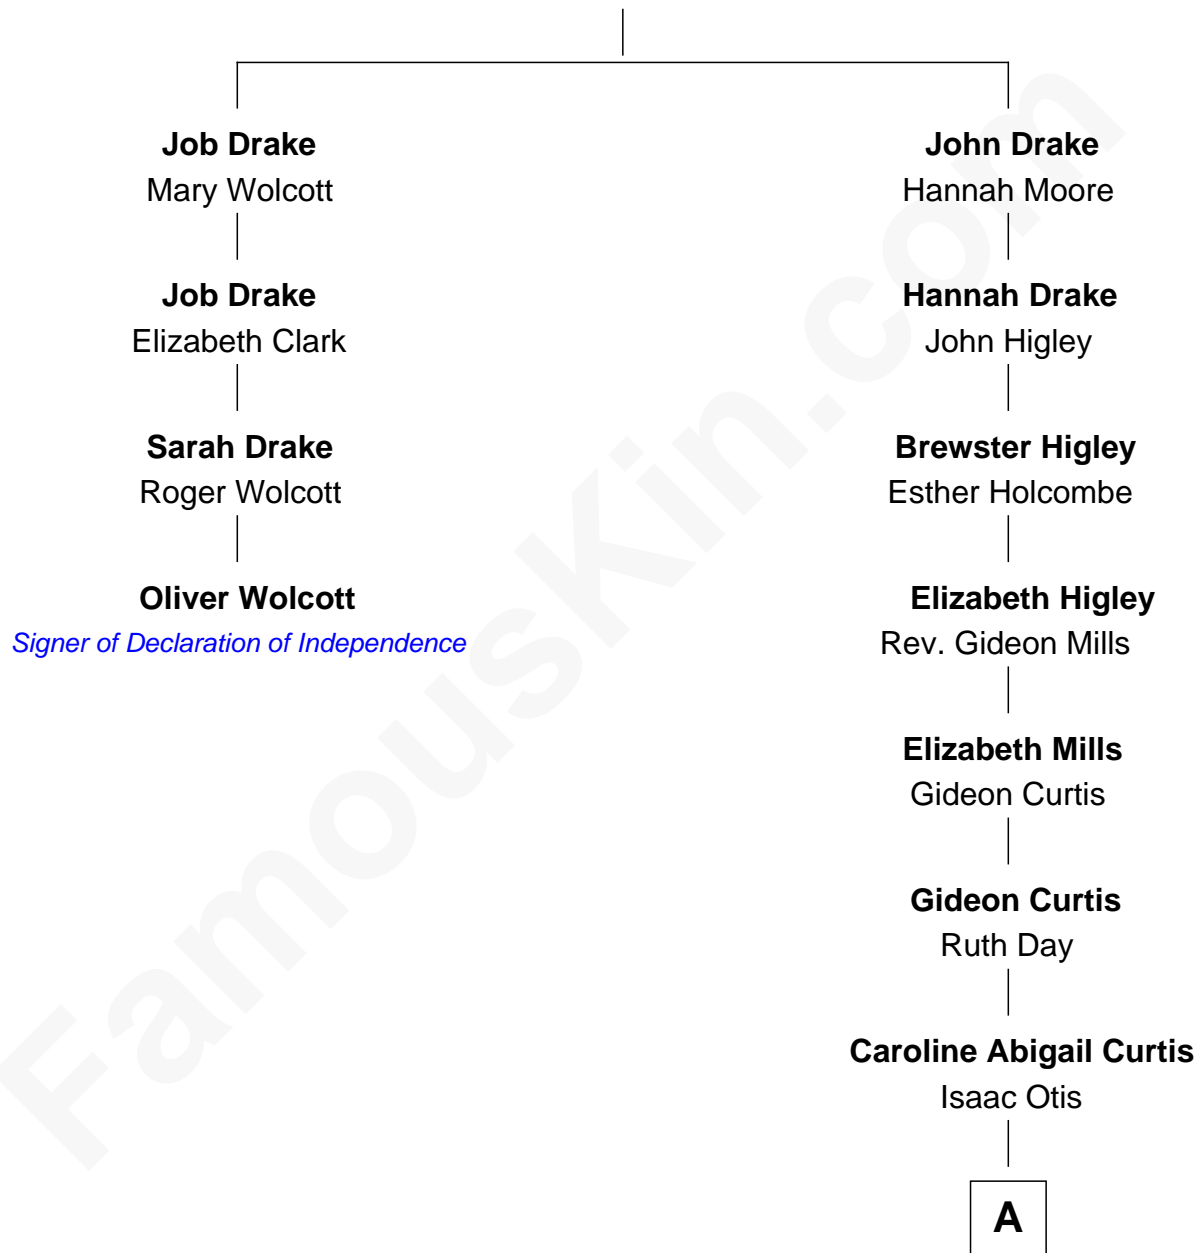

# FamousKin.com Relationship Chart of

**Oliver Wolcott**

*Signer of the Declaration of Independence*

3rd cousin 6 times removed of

**Amelia Earhart**

*Aviation Pioneer*

**John Drake**  
Lettice Shakespeare

A

Alfred Gideon Otis  
Amelia Josephine Harres

Amelia Otis  
Edwin Stanton Earhart

Amelia Earhart  
*Aviation Pioneer*

FamousKin.com