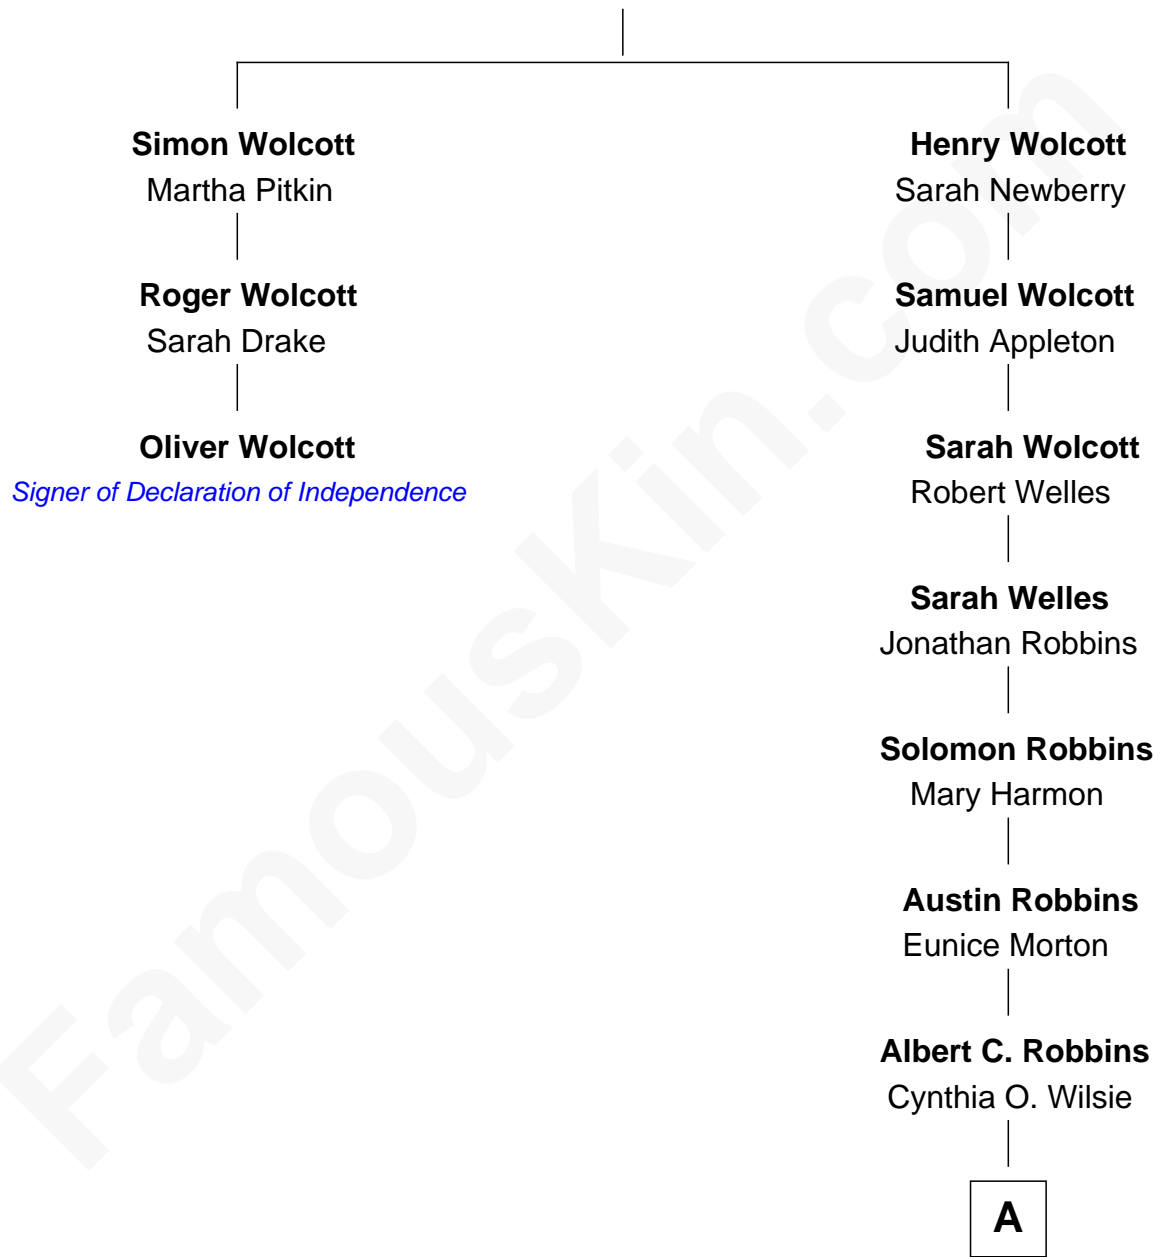

FamousKin.com Relationship Chart of

Oliver Wolcott

Signer of the Declaration of Independence

2nd cousin 8 times removed of

Tim Robbins

TV and Movie Actor

Henry Wolcott
Elizabeth Saunders

A

—
Walter A. Robbins

Mary Judith Taylor

—
Richard Leewilsie Robbins

Agnes Josephine Hughes

—
Gilbert Lee Robbins

Mary Cecelia Bledsoe

—
Tim Robbins

TV and Movie Actor