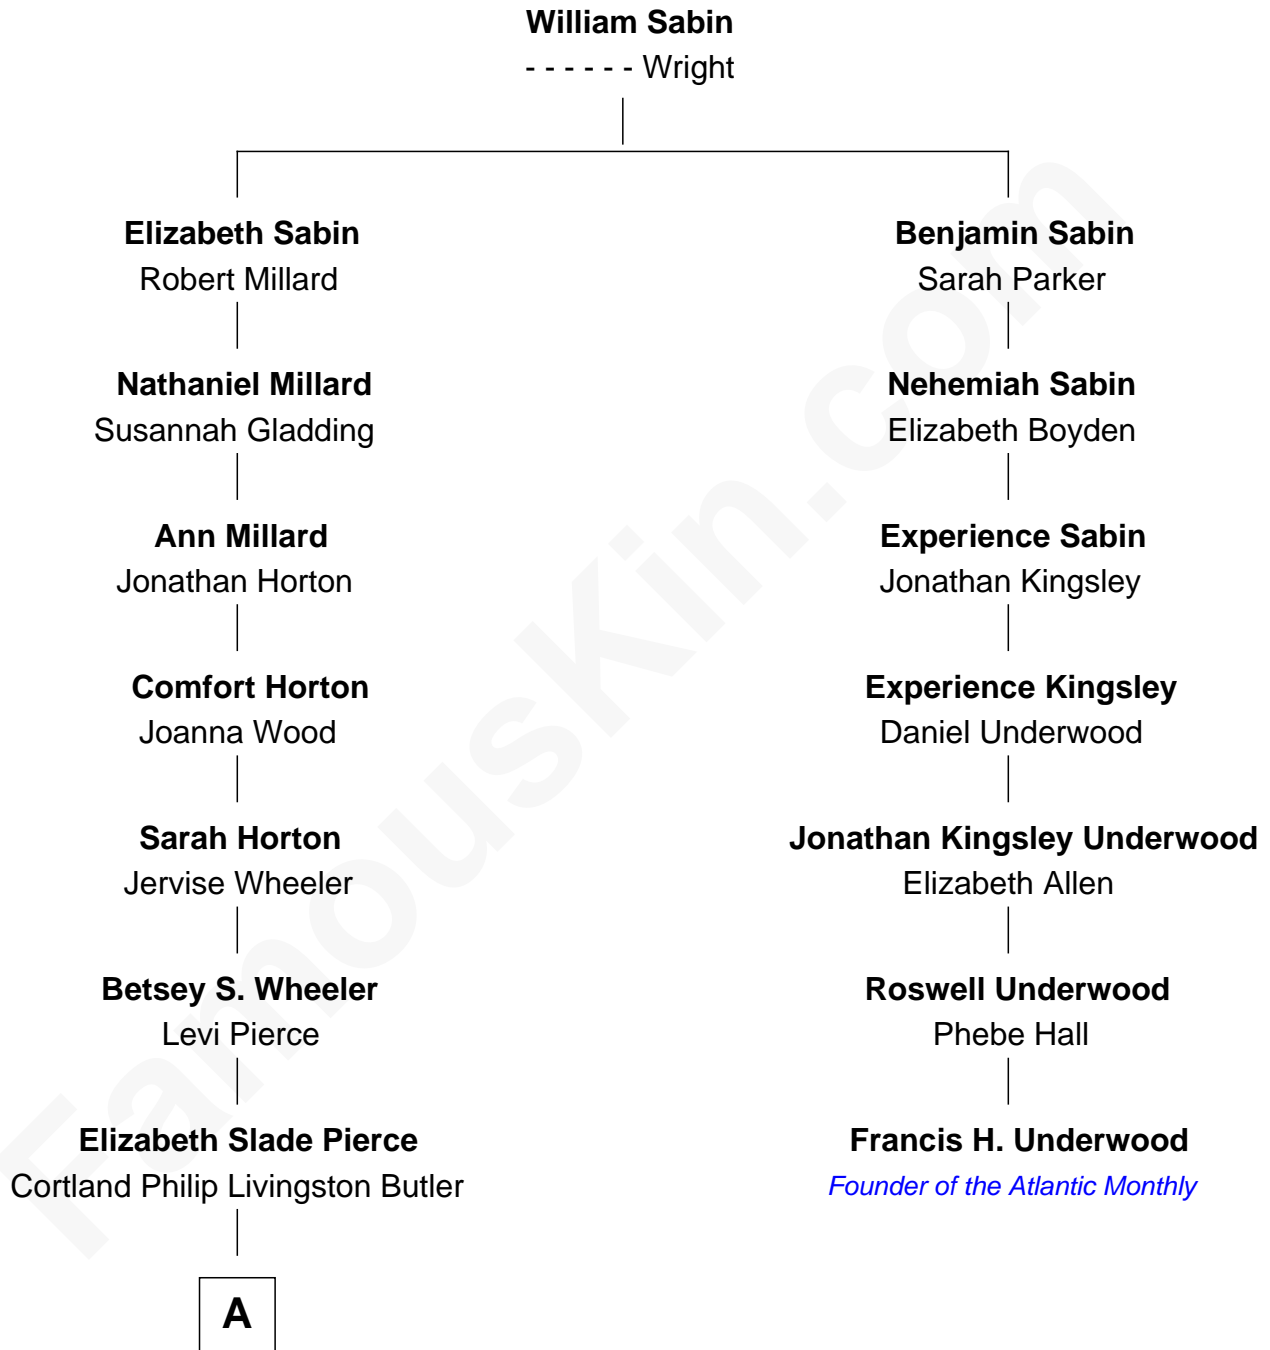

# FamousKin.com

## Relationship Chart of Jonathan Bush

Co-founder and CEO of athenahealth

6th cousin 5 times removed of

**Francis H. Underwood**

Founder of the Atlantic Monthly

**A**

—  
**Mary Elizabeth Butler**  
Robert Emmet Sheldon

—  
**Flora Sheldon**  
Samuel Prescott Bush

—  
**Prescott Sheldon Bush**  
Dorothy Wear Walker

—  
**Jonathan James Bush**  
Josephine Colwell Bradley

—  
**Jonathan Bush**  
*Co-founder and CEO of athenahealth*