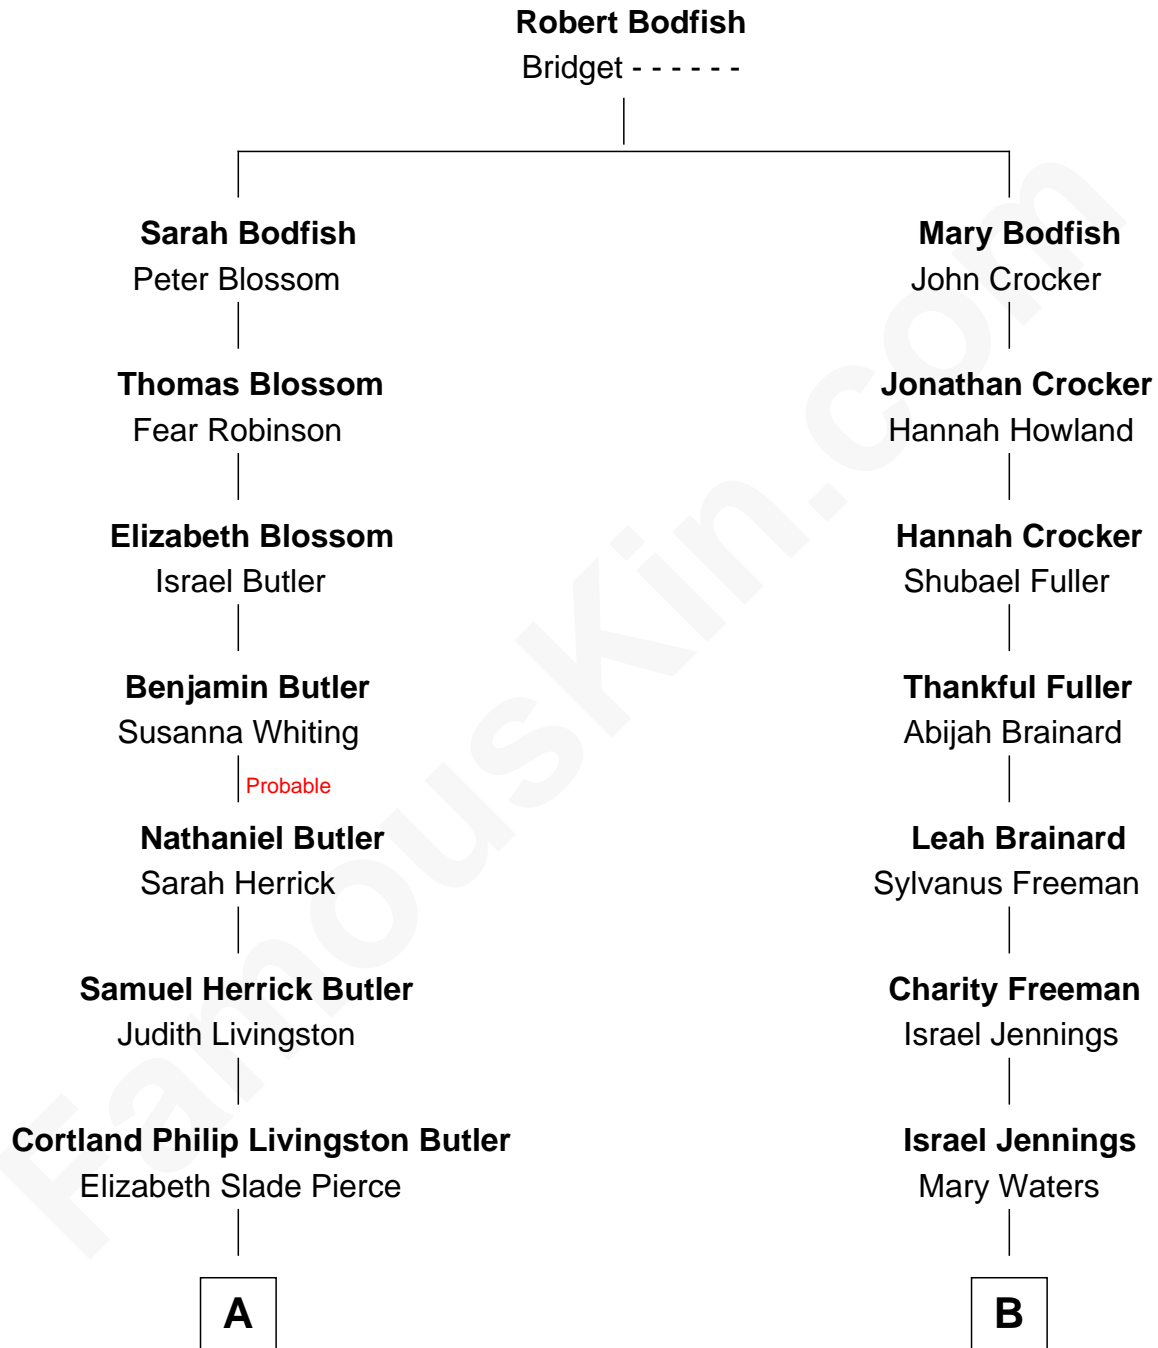

FamousKin.com

Relationship Chart of Jonathan Bush

Co-founder and CEO of athenahealth

9th cousin 2 times removed of

William Jennings Bryan

41st U.S. Secretary of State

A

Mary Elizabeth Butler
Robert Emmet Sheldon

Flora Sheldon
Samuel Prescott Bush

Prescott Sheldon Bush
Dorothy Wear Walker

Jonathan James Bush
Josephine Colwell Bradley

Jonathan Bush
Co-founder and CEO of athenahealth

B

Charles Waters Jennings
Mariah Woods Davidson