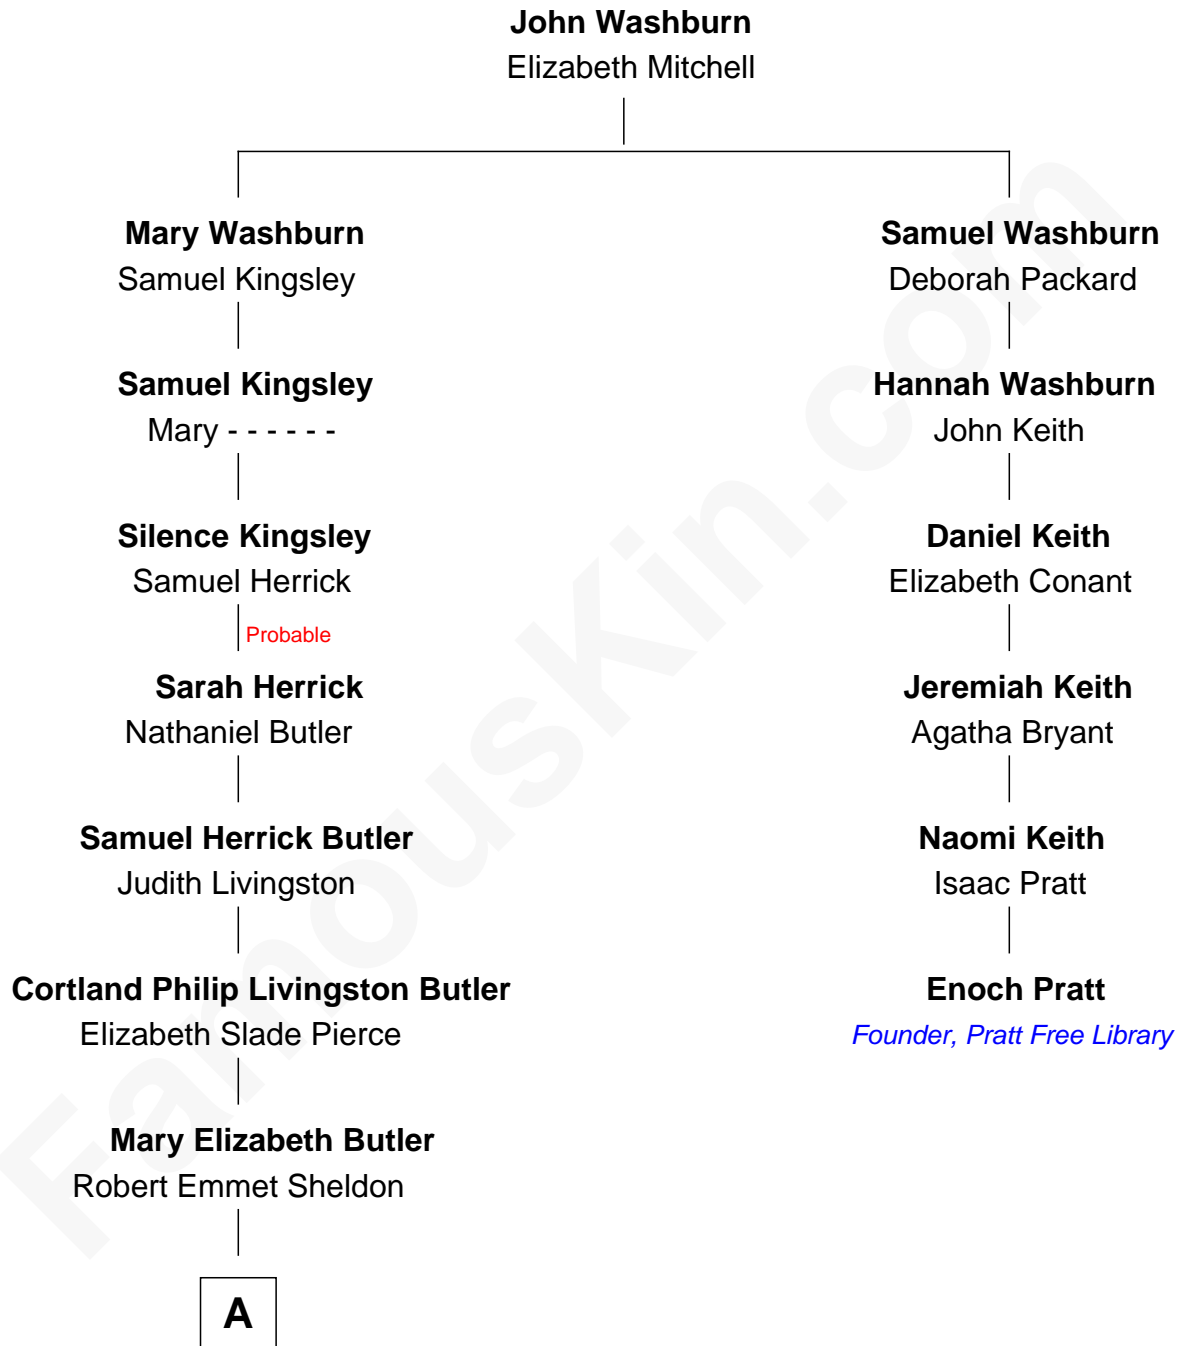

FamousKin.com

Relationship Chart of

Jonathan Bush

Co-founder and CEO of athenahealth

5th cousin 5 times removed of

Enoch Pratt

Founder of Enoch Pratt Free Library

A

—
Flora Sheldon
Samuel Prescott Bush

—
Prescott Sheldon Bush
Dorothy Wear Walker

—
Jonathan James Bush
Josephine Colwell Bradley

—
Jonathan Bush
Co-founder and CEO of athenahealth

FamousKin.com