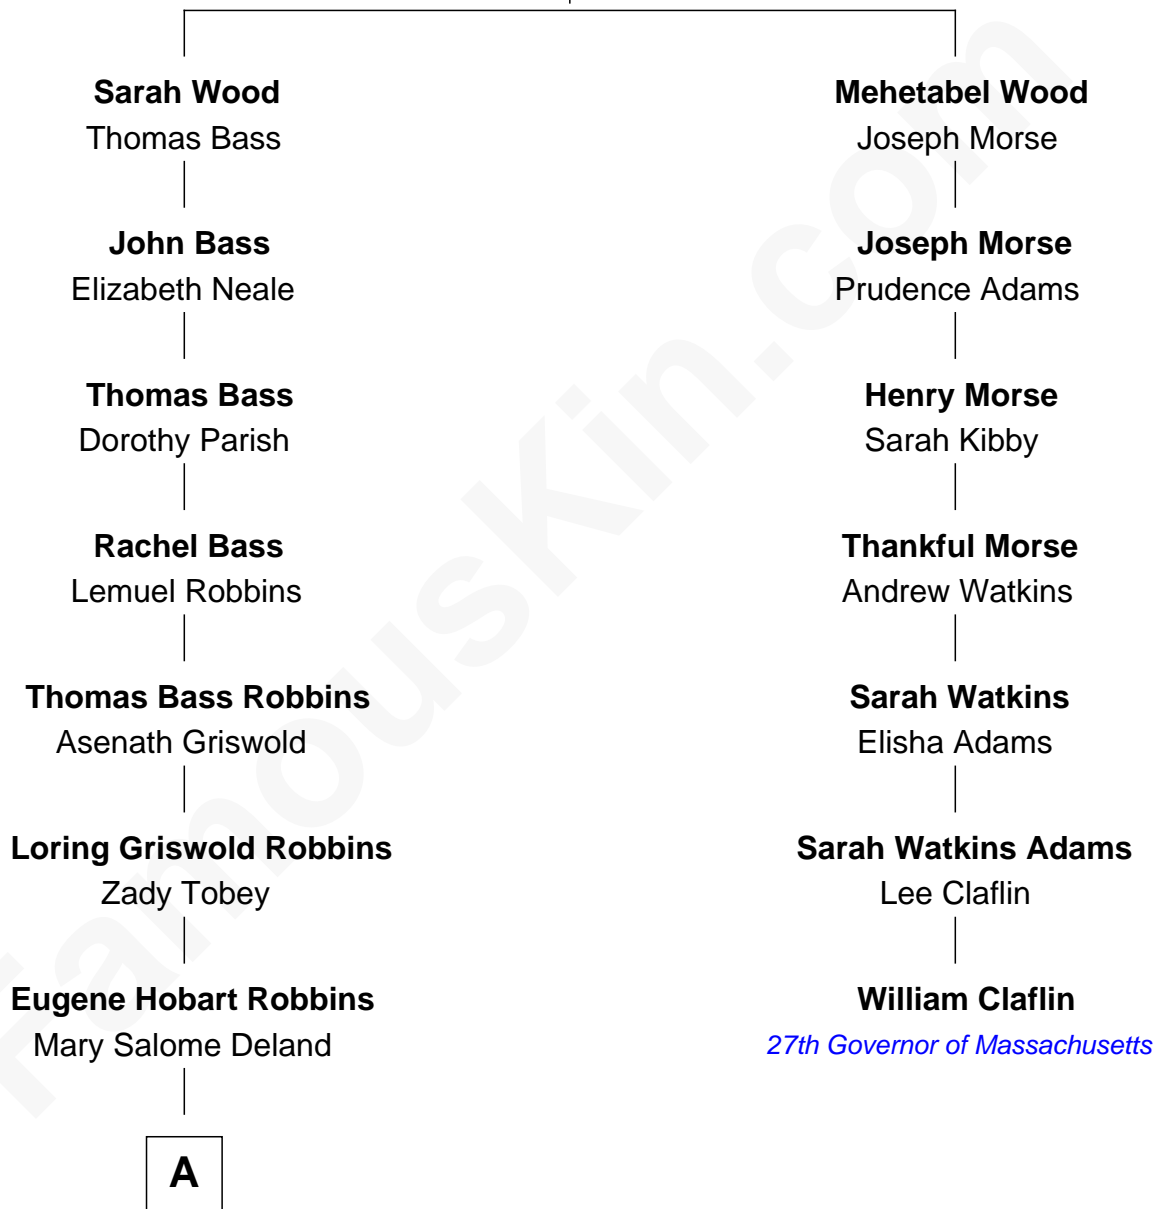

FamousKin.com Relationship Chart of

Jonathan Bush

Co-founder and CEO of athenahealth

6th cousin 4 times removed of

William Claflin

27th Governor of Massachusetts

Nicholas Wood

Mary Pidge