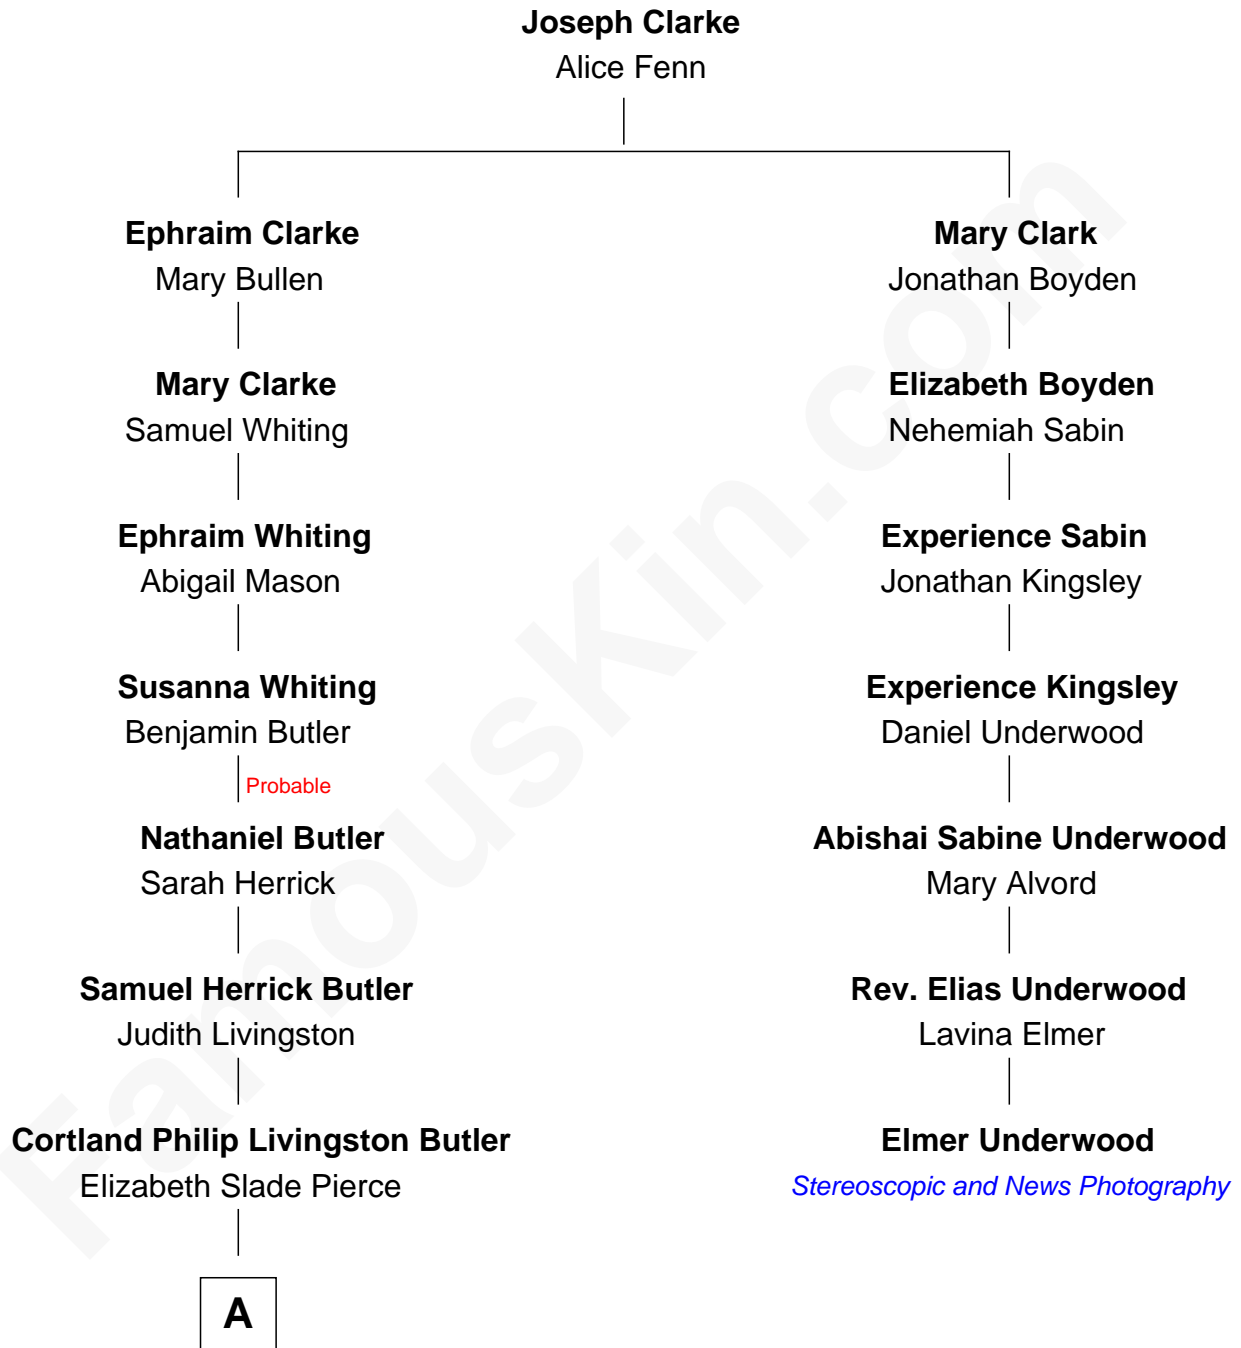

FamousKin.com

Relationship Chart of

Jonathan Bush

Co-founder and CEO of athenahealth

6th cousin 5 times removed of

Elmer Underwood

Pioneers, Stereoscopic and News Photography

A

—
Mary Elizabeth Butler
Robert Emmet Sheldon

—
Flora Sheldon
Samuel Prescott Bush

—
Prescott Sheldon Bush
Dorothy Wear Walker

—
Jonathan James Bush
Josephine Colwell Bradley

—
Jonathan Bush
Co-founder and CEO of athenahealth

FamousKin.com