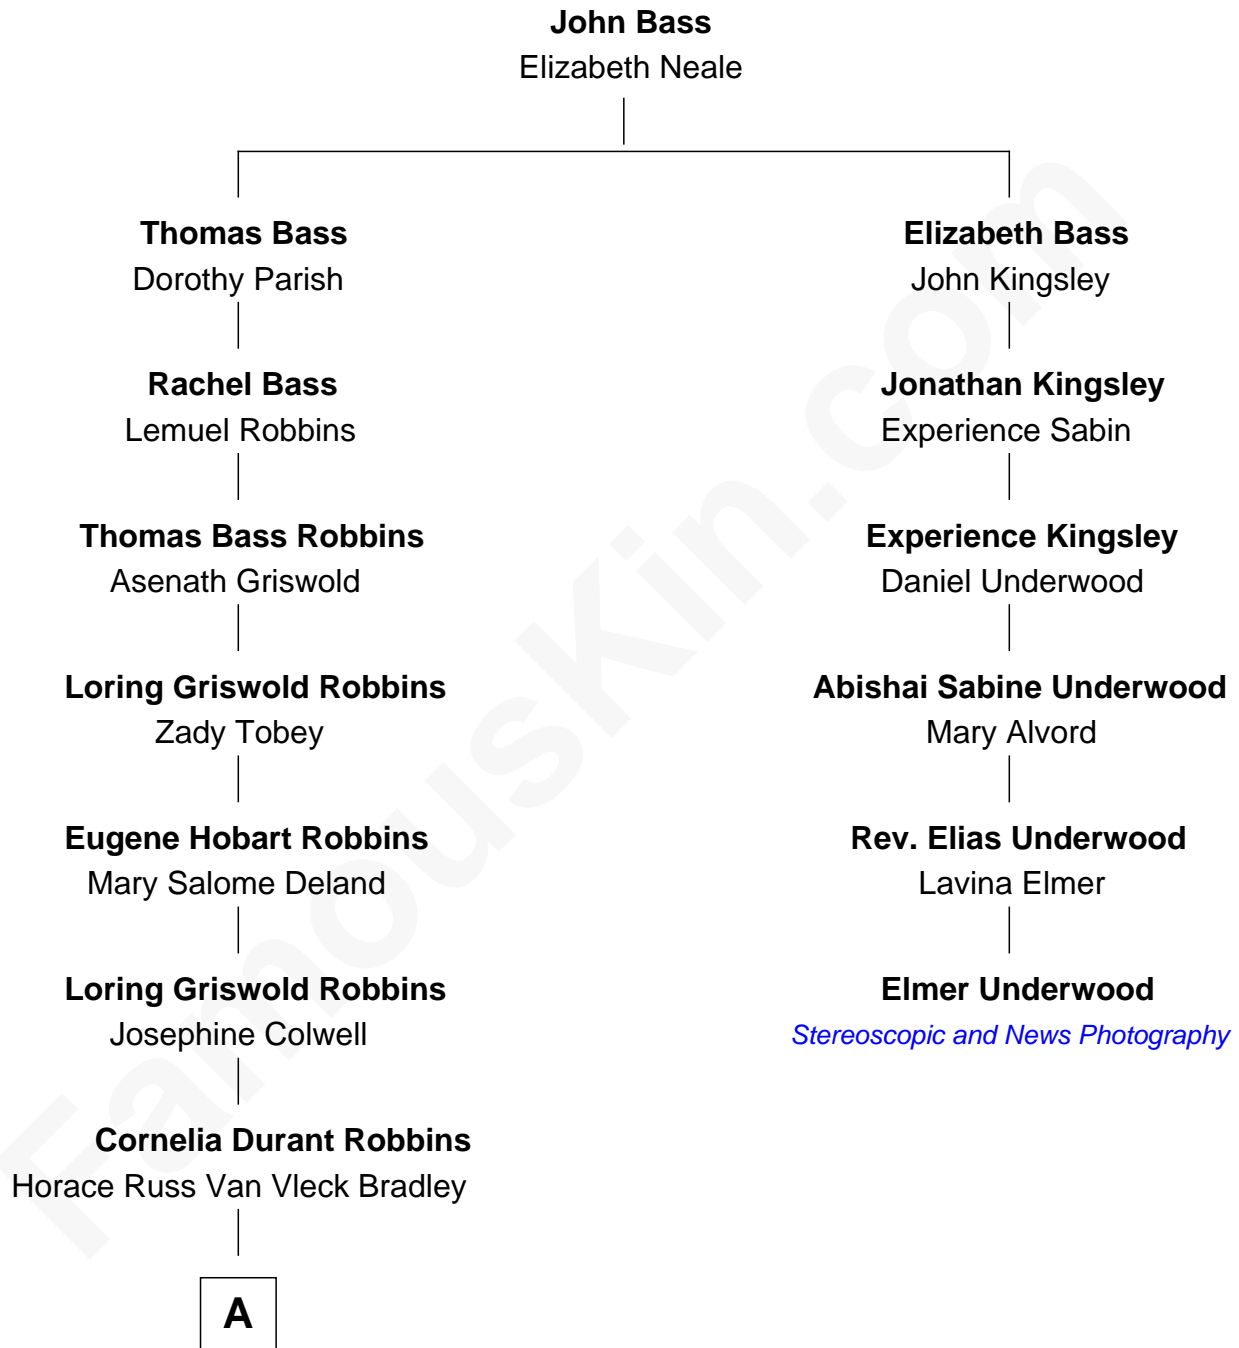

FamousKin.com

Relationship Chart of

Jonathan Bush

Co-founder and CEO of athenahealth

5th cousin 3 times removed of

Elmer Underwood

Pioneers, Stereoscopic and News Photography

A

—
Josephine Colwell Bradley

Jonathan James Bush

—
Jonathan Bush

Co-founder and CEO of athenahealth

FamousKin.com