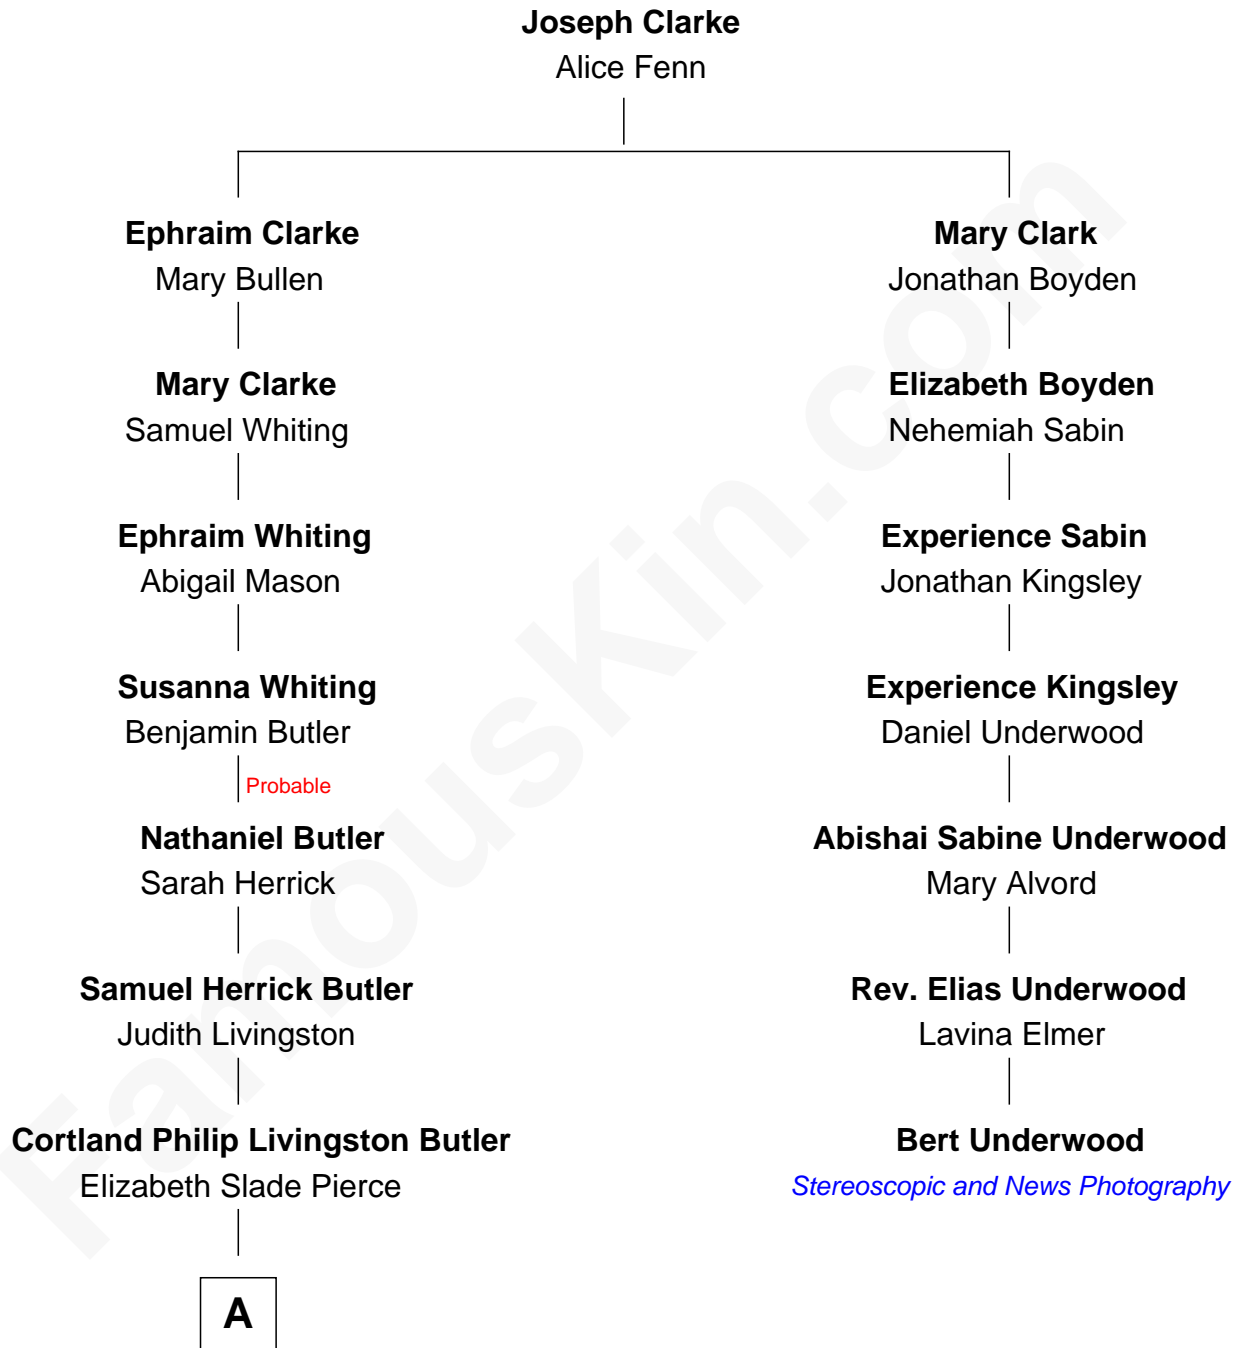

FamousKin.com

Relationship Chart of

Jonathan Bush

Co-founder and CEO of athenahealth

6th cousin 5 times removed of

Bert Underwood

Pioneers, Stereoscopic and News Photography

A

—
Mary Elizabeth Butler
Robert Emmet Sheldon

—
Flora Sheldon
Samuel Prescott Bush

—
Prescott Sheldon Bush
Dorothy Wear Walker

—
Jonathan James Bush
Josephine Colwell Bradley

—
Jonathan Bush
Co-founder and CEO of athenahealth

FamousKin.com