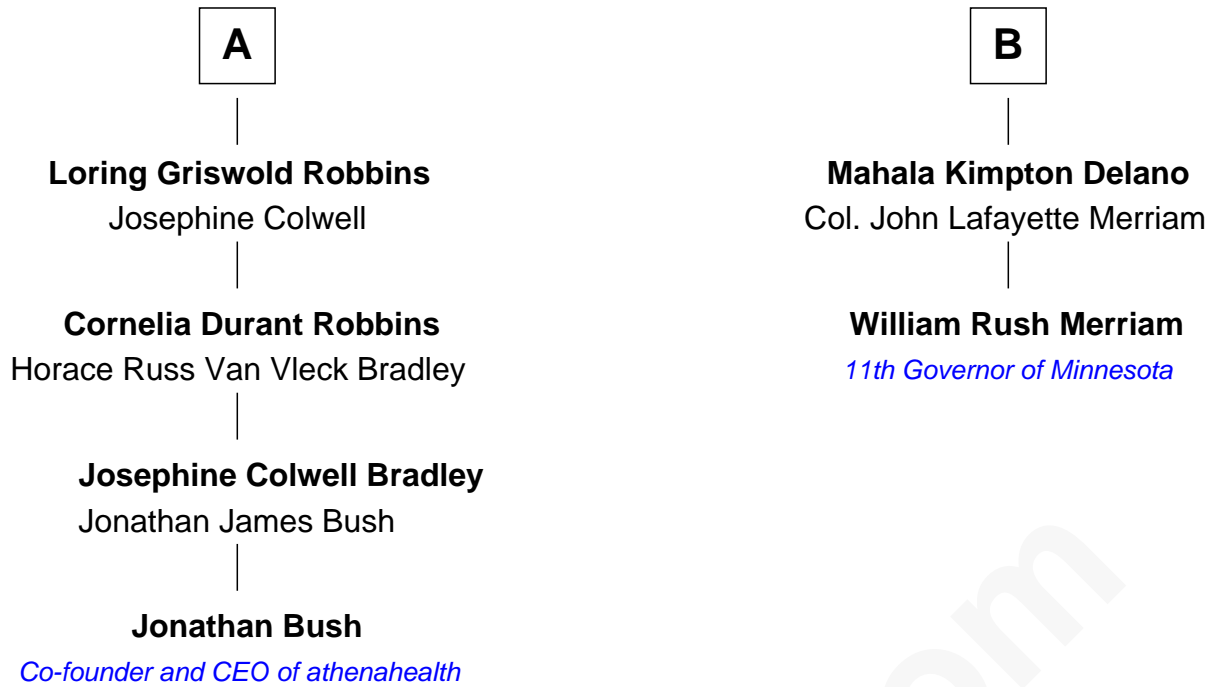

FamousKin.com

Relationship Chart of

Jonathan Bush

Co-founder and CEO of athenahealth

8th cousin 2 times removed of

William Rush Merriam

11th Governor of Minnesota

George Partridge

Elizabeth Partridge

James Allen

Amy Allen

Joseph Hatch

Amy Hatch

Jonathan Delano

Nathan Delano

Ruth Lasell

Abisha Delano

Joanna Hovey

Nathan Delano

Lois Robinson

Joseph Robinson Delano

Mahala Kimpton

B

FamousKin.com