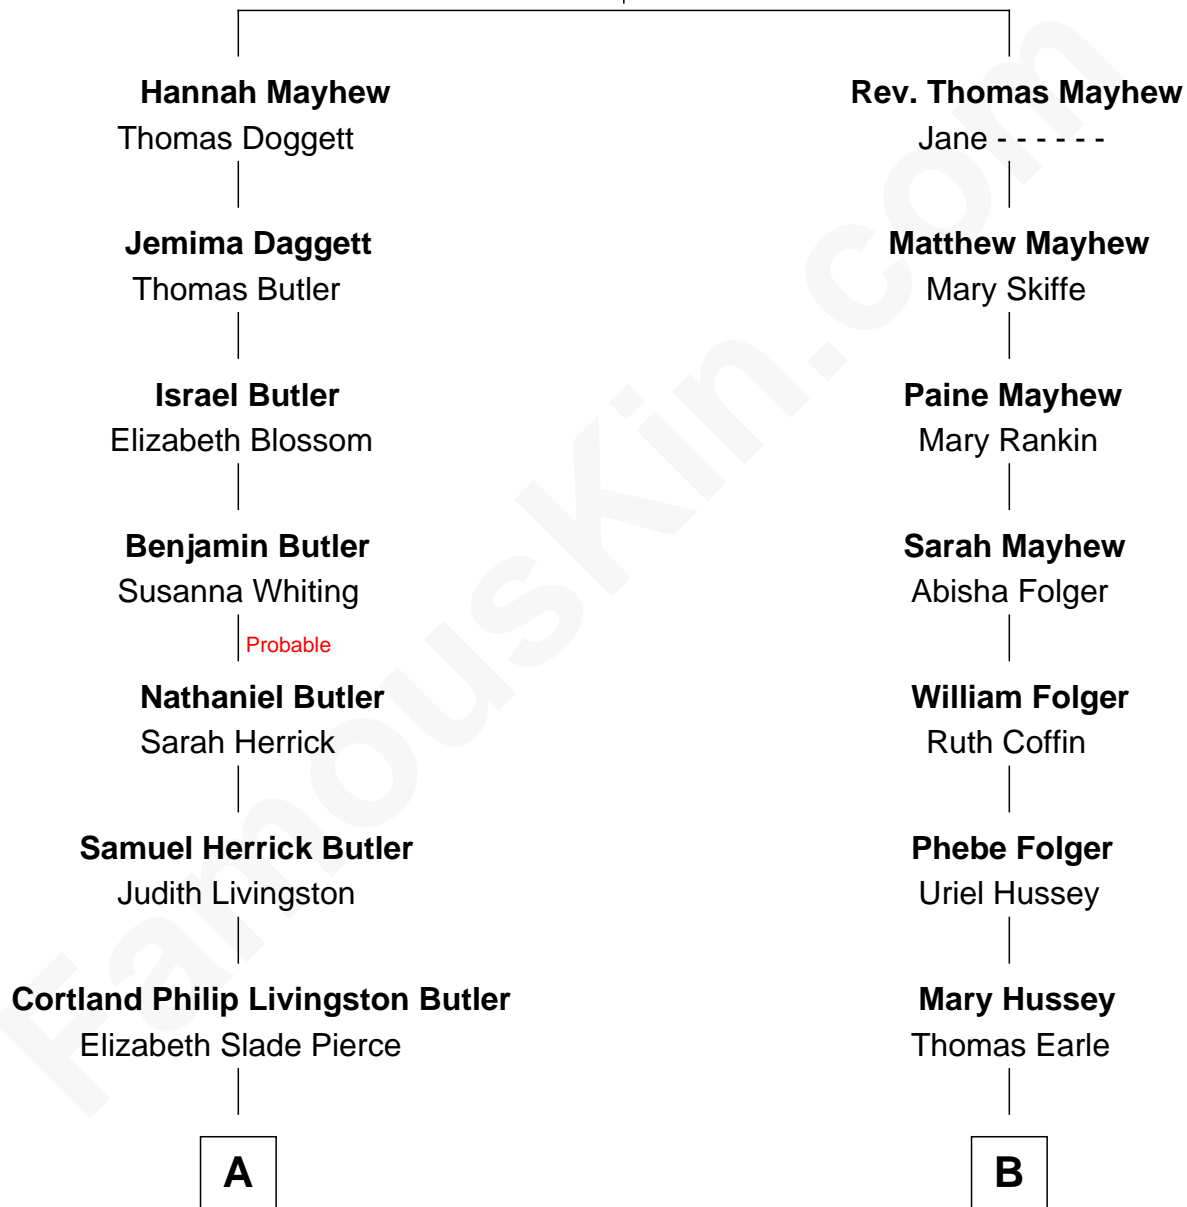

FamousKin.com

Relationship Chart of

Jonathan Bush

Co-founder and CEO of athenahealth

9th cousin 2 times removed of

George Howard Earle

30th Governor of Pennsylvania

Gov. Thomas Mayhew

with wife
Jane Gallion

with wife

A

Mary Elizabeth Butler
Robert Emmet Sheldon

Flora Sheldon
Samuel Prescott Bush

Prescott Sheldon Bush
Dorothy Wear Walker

Jonathan James Bush
Josephine Colwell Bradley

Jonathan Bush
Co-founder and CEO of athenahealth

B

George Hussey Earle
Ellen Frances Van Leer

George Howard Earle
Catharine Hansell French

George Howard Earle
30th Governor of Pennsylvania

FamousKin.com