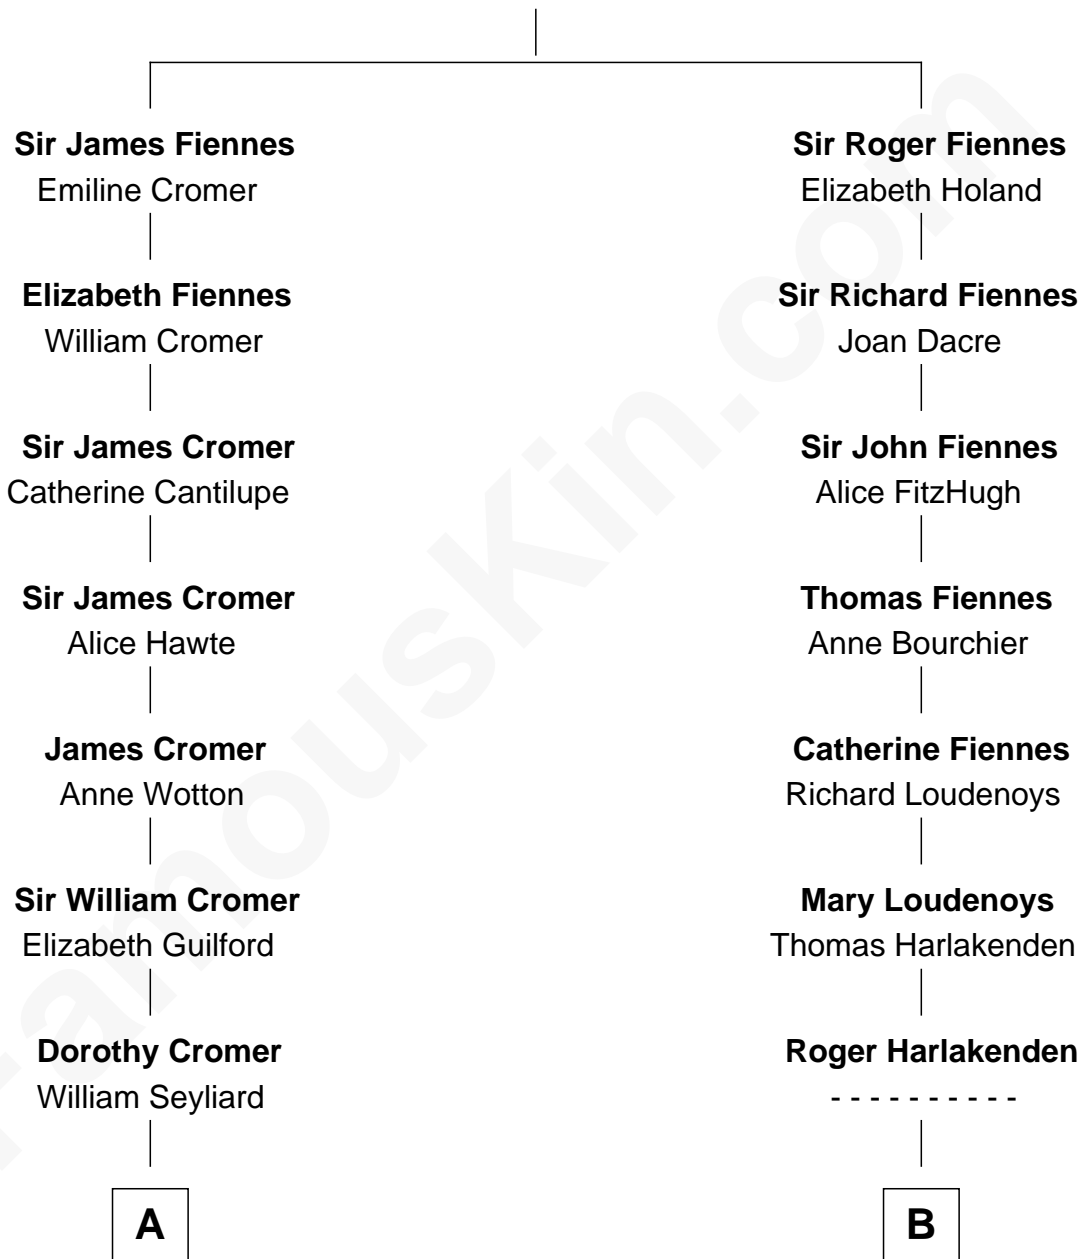

FamousKin.com Relationship Chart of

Jonathan Bush

Co-founder and CEO of athenahealth

18th cousin 1 time removed of

Ali Wentworth

TV Actress and Comedienne

Sir William Fiennes

Elizabeth Batisford

C

Prescott Sheldon Bush

Dorothy Wear Walker

Jonathan James Bush

Josephine Colwell Bradley

Jonathan Bush

Co-founder and CEO of athenahealth

D