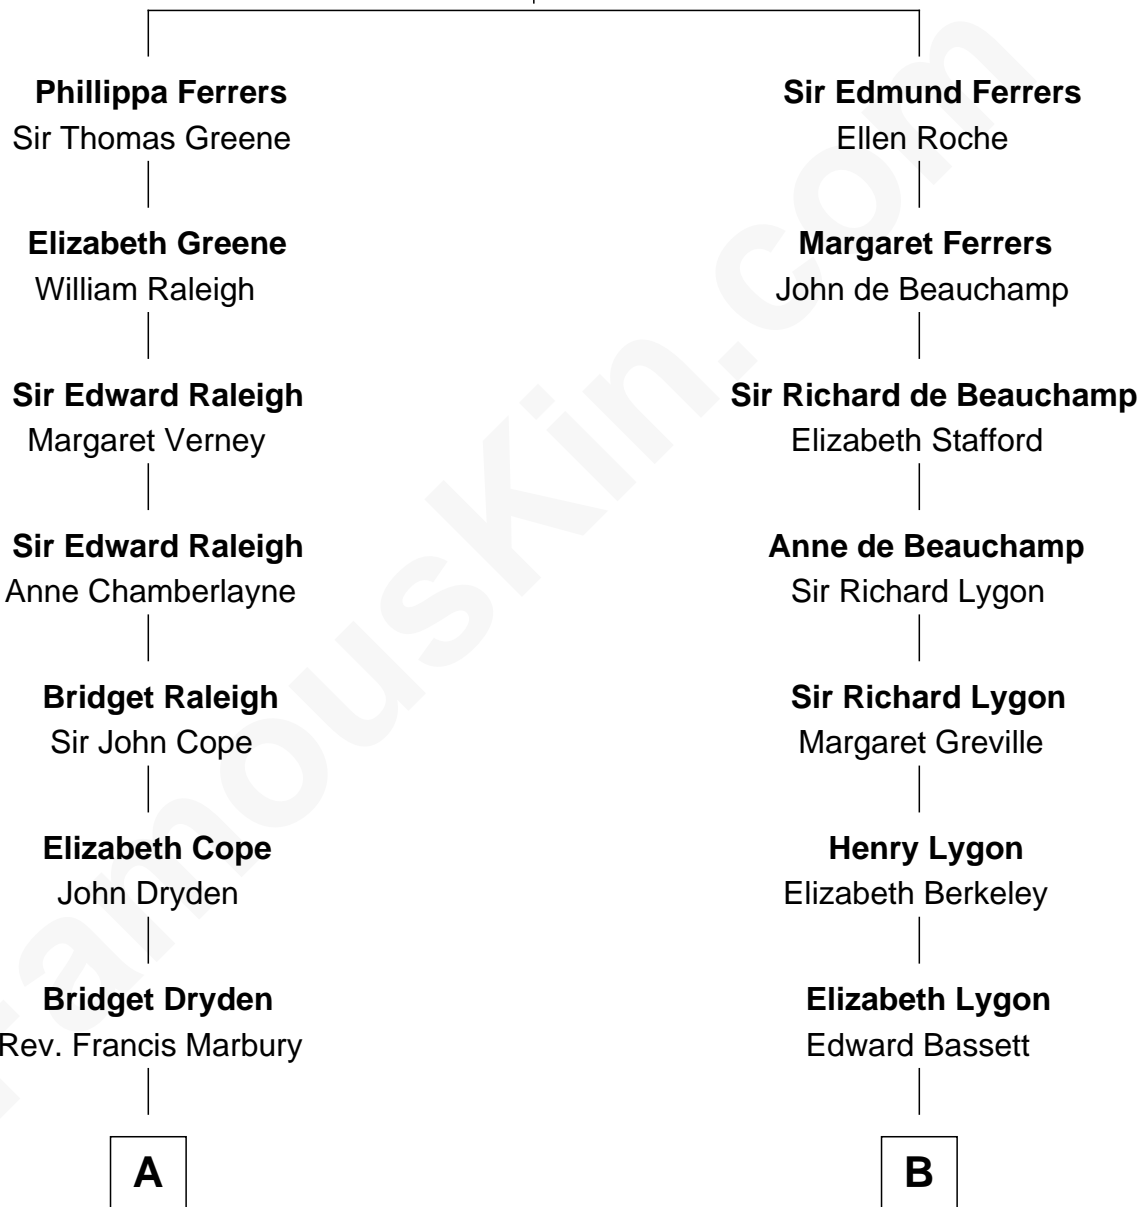

## Relationship Chart of

**Jonathan Bush**

*Co-founder and CEO of athenahealth*

20th cousin of

**Michael Lookinland**

*TV Actor*

**Robert de Ferrers**  
Margaret Despencer

**C**

**Samuel Prescott Bush**

Flora Sheldon

**Prescott Sheldon Bush**

Dorothy Wear Walker

**Jonathan James Bush**

Josephine Colwell Bradley

**Jonathan Bush**

*Co-founder and CEO of athenahealth*