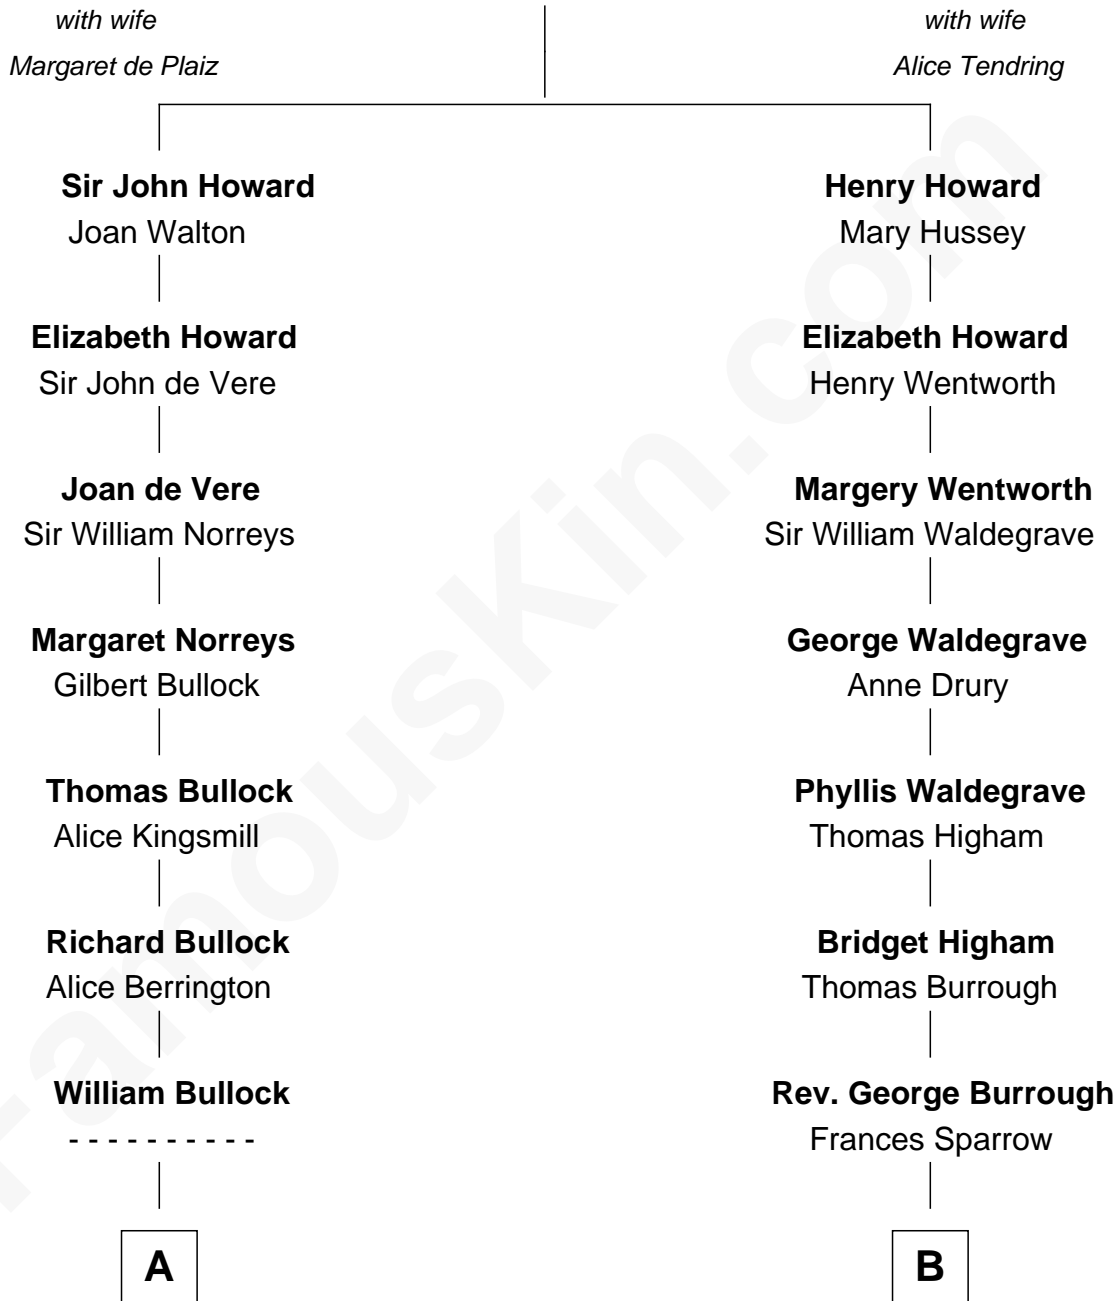

FamousKin.com

Relationship Chart of

Jonathan Bush

Co-founder and CEO of athenahealth

17th cousin 2 times removed of

Bob Moore

Co-Founder, Bob's Red Mill

Sir John Howard

C

—
Prescott Sheldon Bush

Dorothy Wear Walker

—
Jonathan James Bush
Josephine Colwell Bradley

—
Jonathan Bush
Co-founder and CEO of athenahealth

FamousKin.com