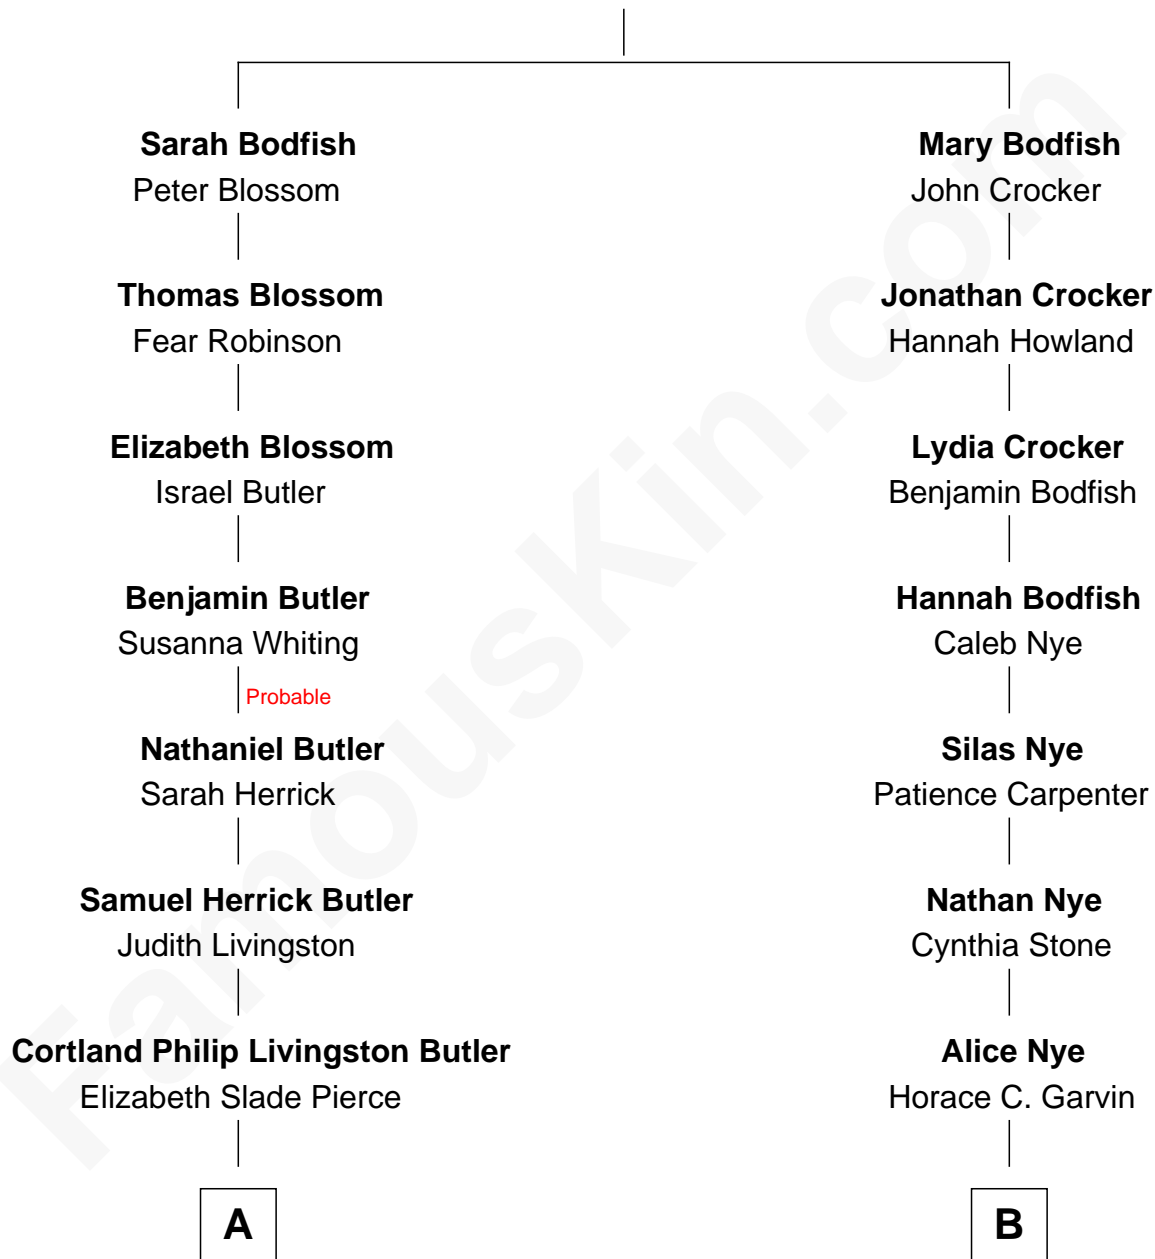

# FamousKin.com Relationship Chart of

**Jonathan Bush**

*Co-founder and CEO of athenahealth*

**11th cousin 2 times removed of**

**Taylor Lautner**

*TV and Movie Actor*

**Robert Bodfish**

Bridget - - - - -

**A**

**Mary Elizabeth Butler**  
Robert Emmet Sheldon

**Flora Sheldon**  
Samuel Prescott Bush

**Prescott Sheldon Bush**  
Dorothy Wear Walker

**Jonathan James Bush**  
Josephine Colwell Bradley

**Jonathan Bush**  
*Co-founder and CEO of athenahealth*

**B**

**Orpha Z. Garvin**  
Henry D. Howard

**Alice B. Howard**  
Franklin A. French

**Ruth French**  
John Giles Akers

**Bernetta J. Akers**  
Howard John Pickard

**Sandra Jean Pickard**  
Loren Joseph Lautner