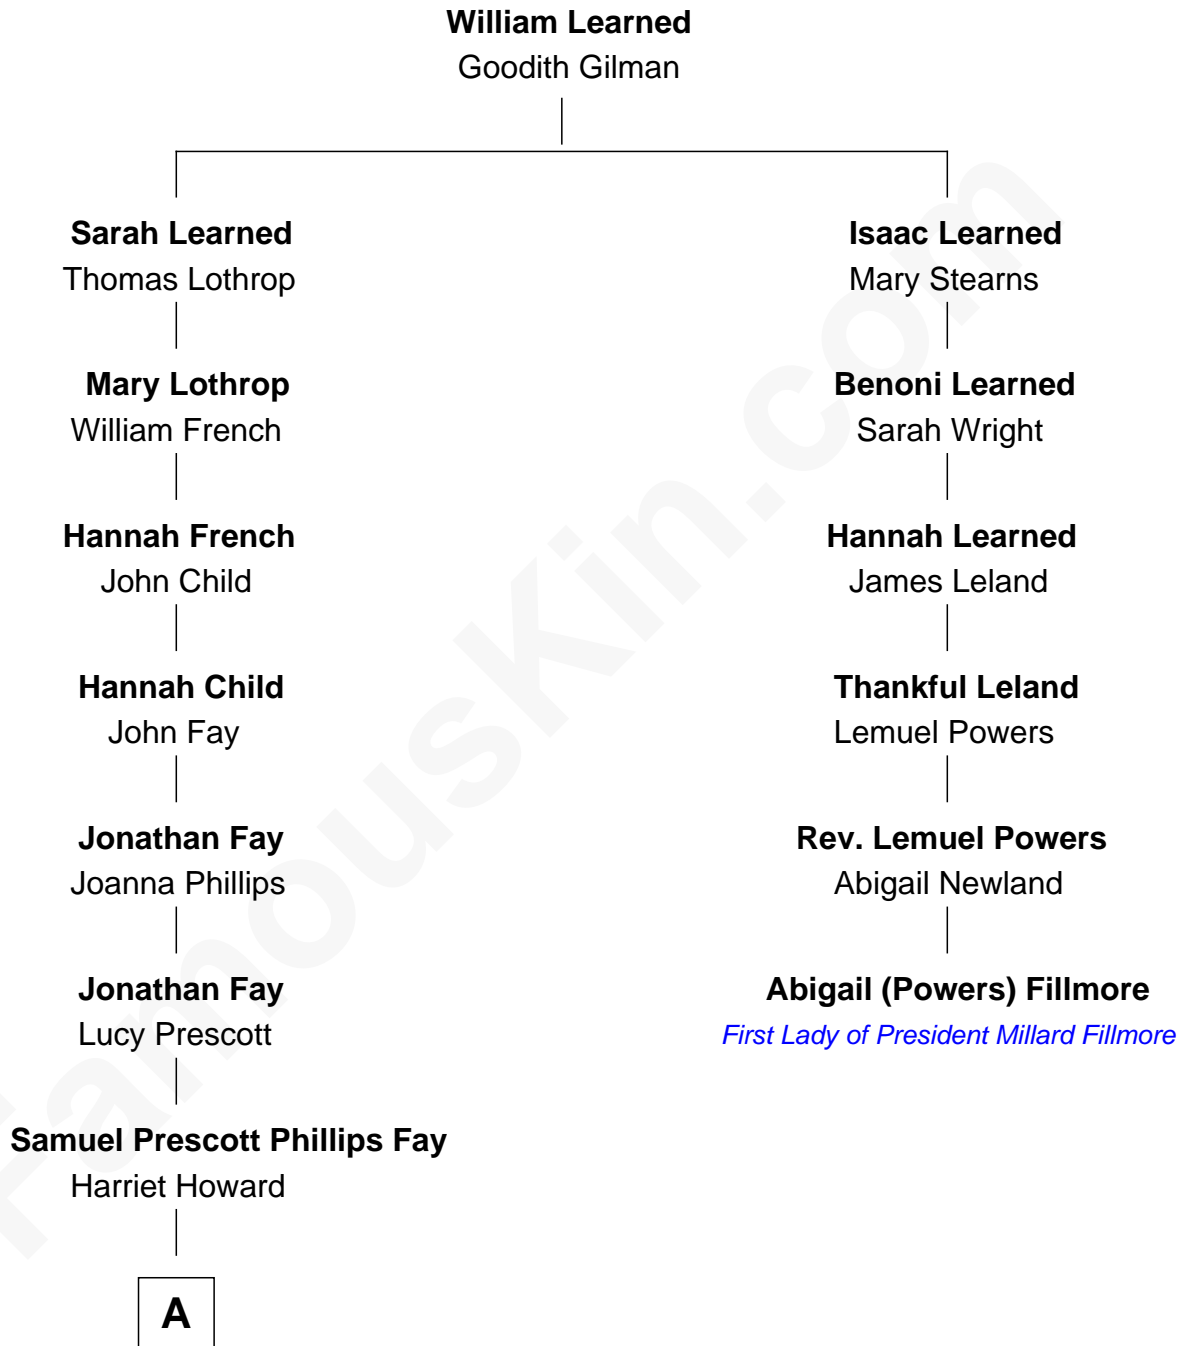

FamousKin.com

Relationship Chart of

Jonathan Bush

Co-founder and CEO of athenahealth

5th cousin 7 times removed of

Abigail (Powers) Fillmore

First Lady of President Millard Fillmore