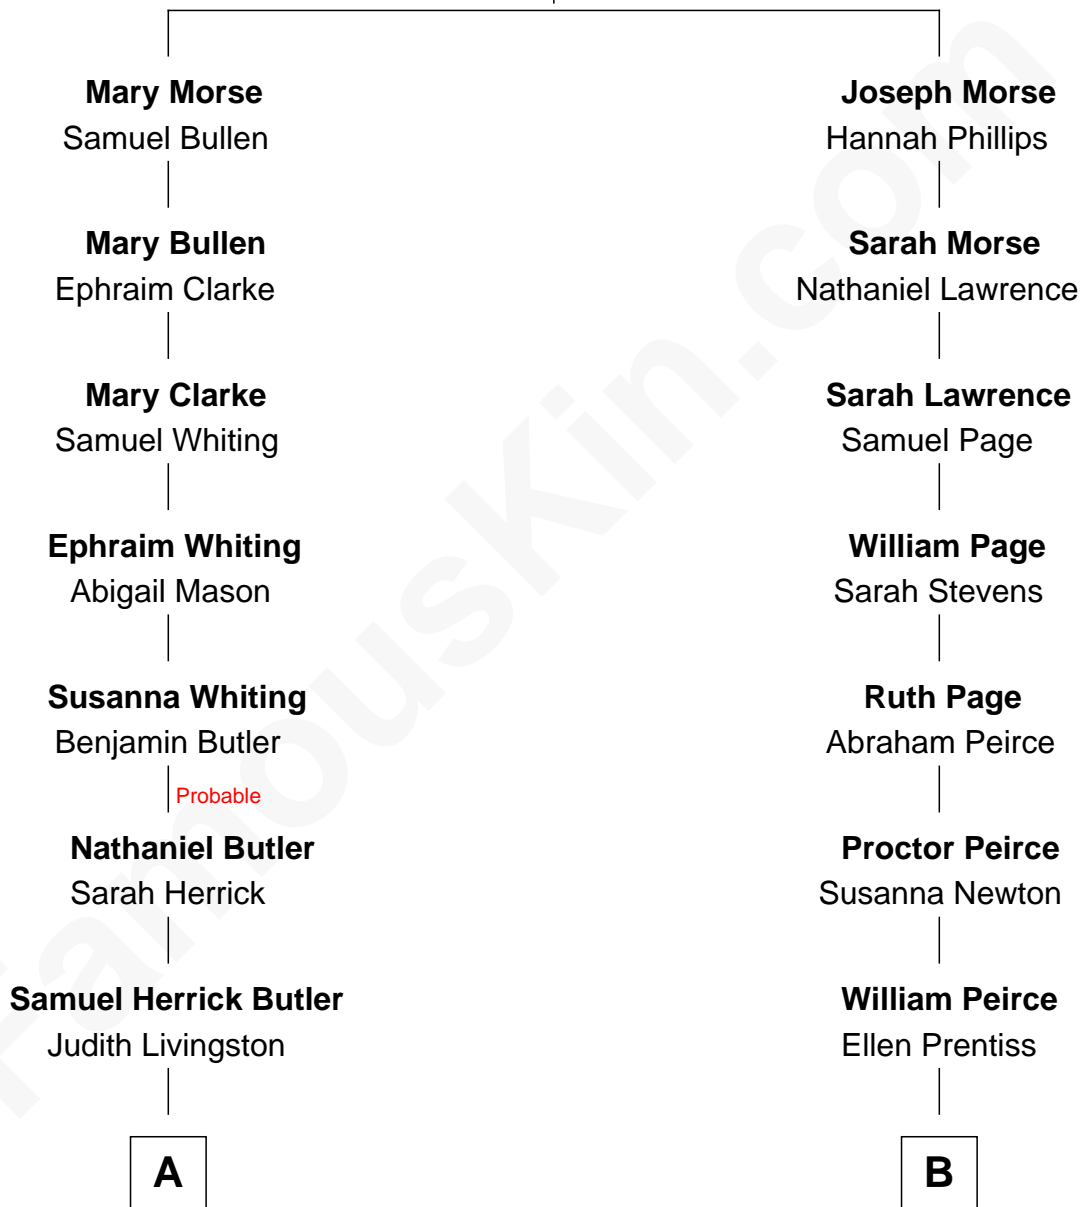

FamousKin.com Relationship Chart of

Jonathan Bush

Co-founder and CEO of athenahealth

10th cousin 2 times removed of

John Lithgow

Stage, TV, and Movie Actor

Samuel Morse
Elizabeth Jasper

A

Cortland Philip Livingston Butler

Elizabeth Slade Pierce

Mary Elizabeth Butler

Robert Emmet Sheldon

Flora Sheldon

Samuel Prescott Bush

Prescott Sheldon Bush

Dorothy Wear Walker

Jonathan James Bush

Josephine Colwell Bradley

Jonathan Bush

Co-founder and CEO of athenahealth

B

Ellen Prentiss Peirce

Washington Lithgow

Arthur Washington Lithgow