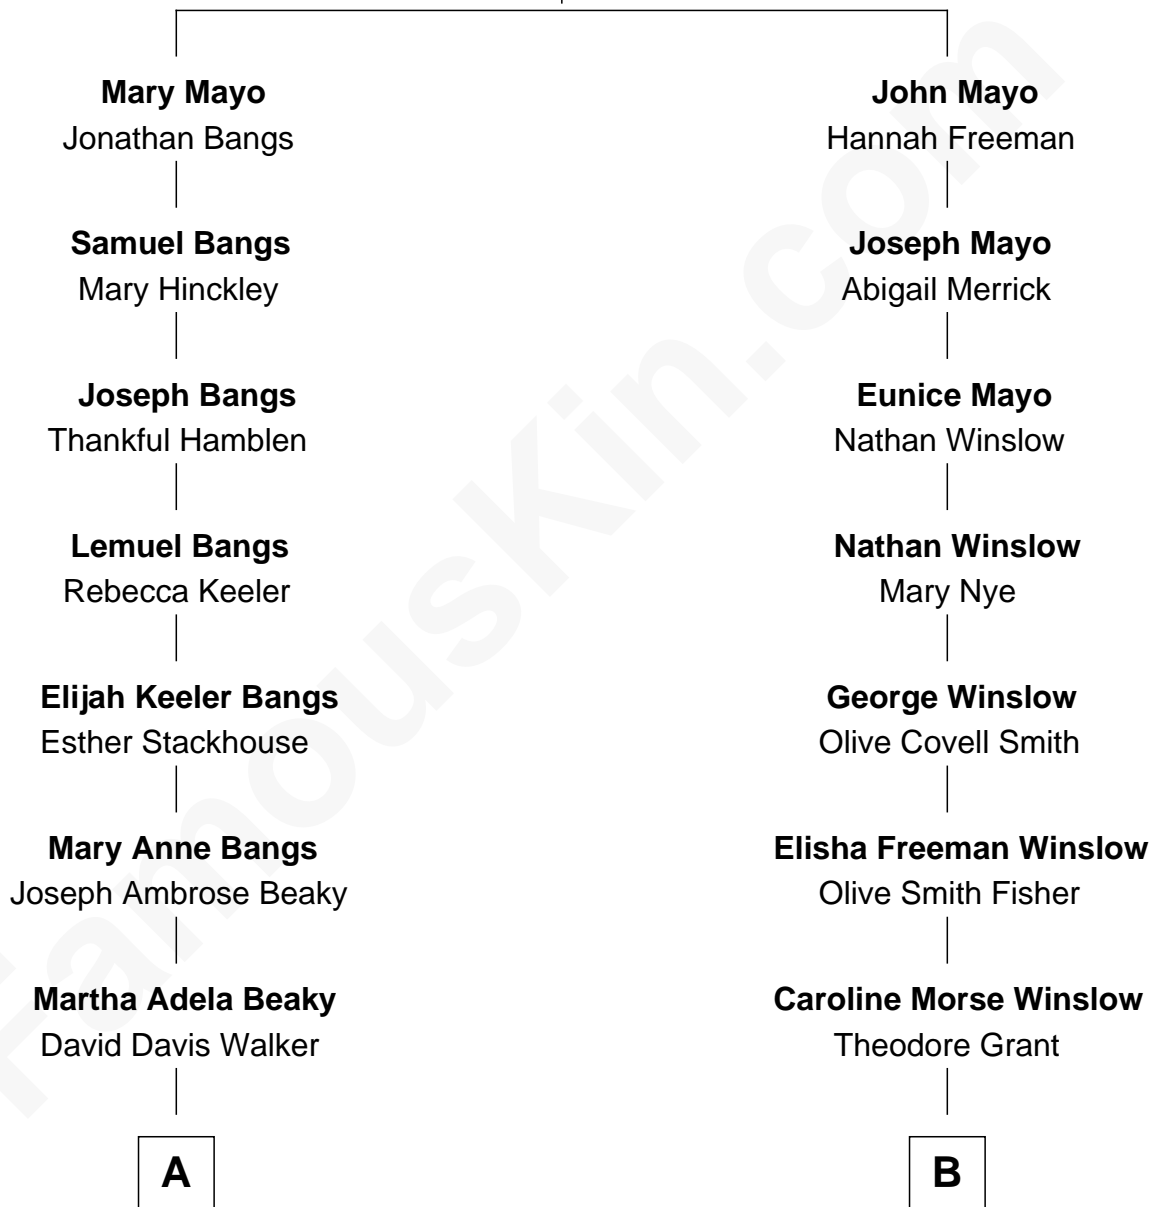

FamousKin.com Relationship Chart of

Billy Bush

TV Personality and Host

10th cousin of

Arthur Ochs Sulzberger Jr.

New York Times Publisher

Samuel Mayo
Tamezin Lumpkin

A

George Herbert Walker

Lucretia Wear

Dorothy Wear Walker

Prescott Sheldon Bush

Jonathan James Bush

Josephine Colwell Bradley

Billy Bush

TV Personality and Host