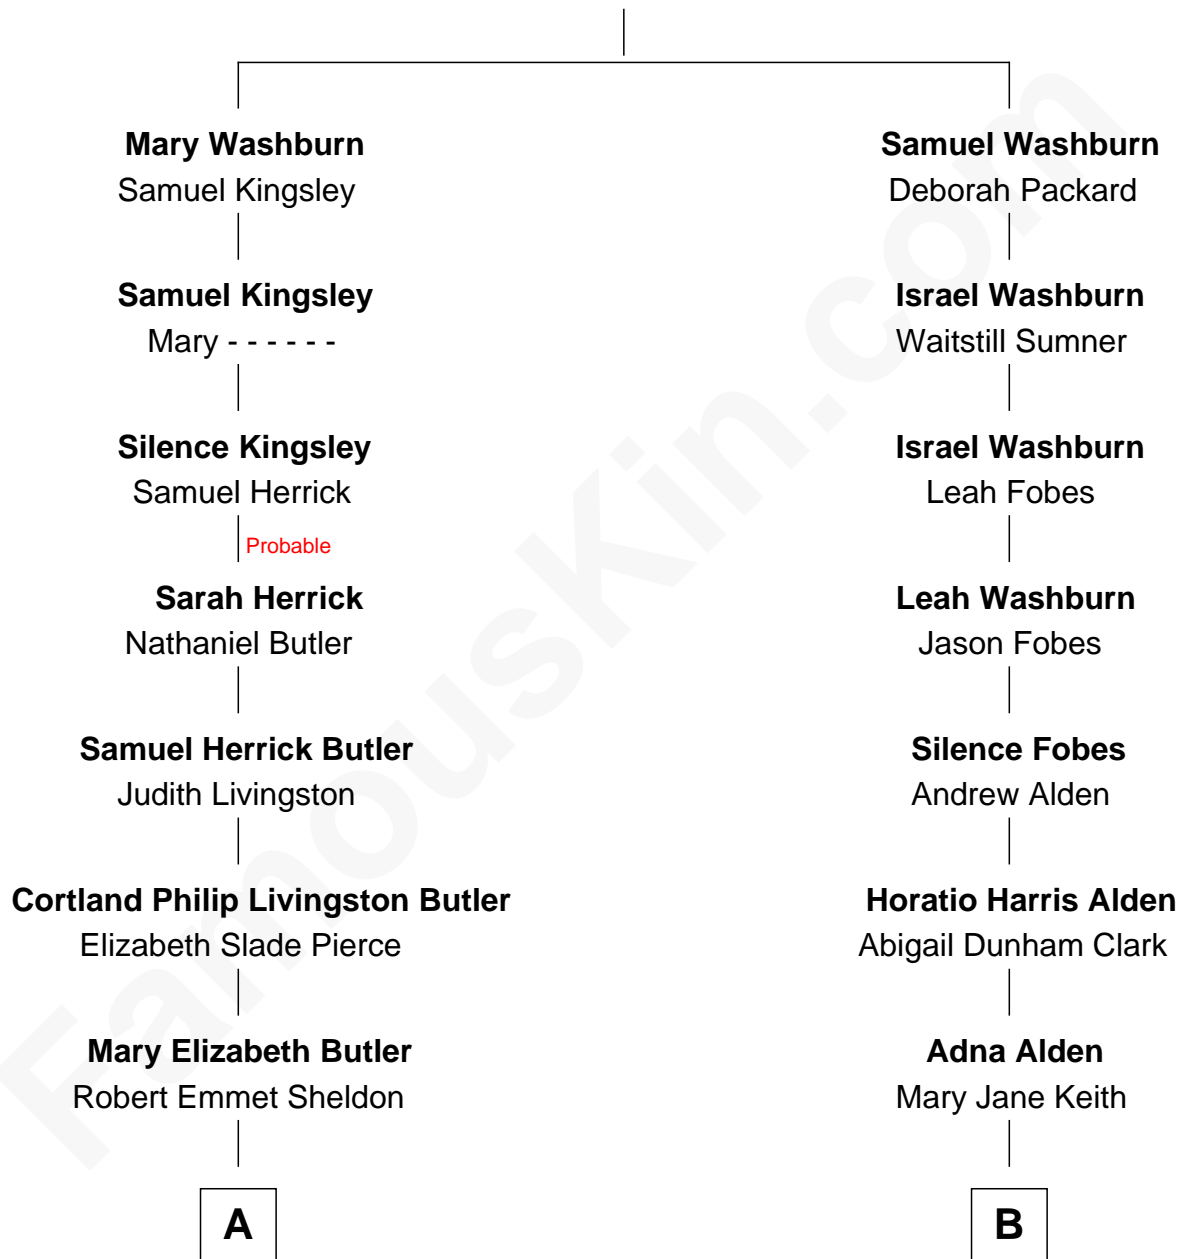

FamousKin.com Relationship Chart of

Billy Bush

TV Personality and Host

10th cousin of

Arthur Ochs Sulzberger Jr.

New York Times Publisher

John Washburn
Elizabeth Mitchell

A

Flora Sheldon
Samuel Prescott Bush

Prescott Sheldon Bush
Dorothy Wear Walker

Jonathan James Bush
Josephine Colwell Bradley

Billy Bush
TV Personality and Host

B

Annie Louise Alden
Theodore Elisha Grant

Theodore Francis Grant
Helen Macdonald