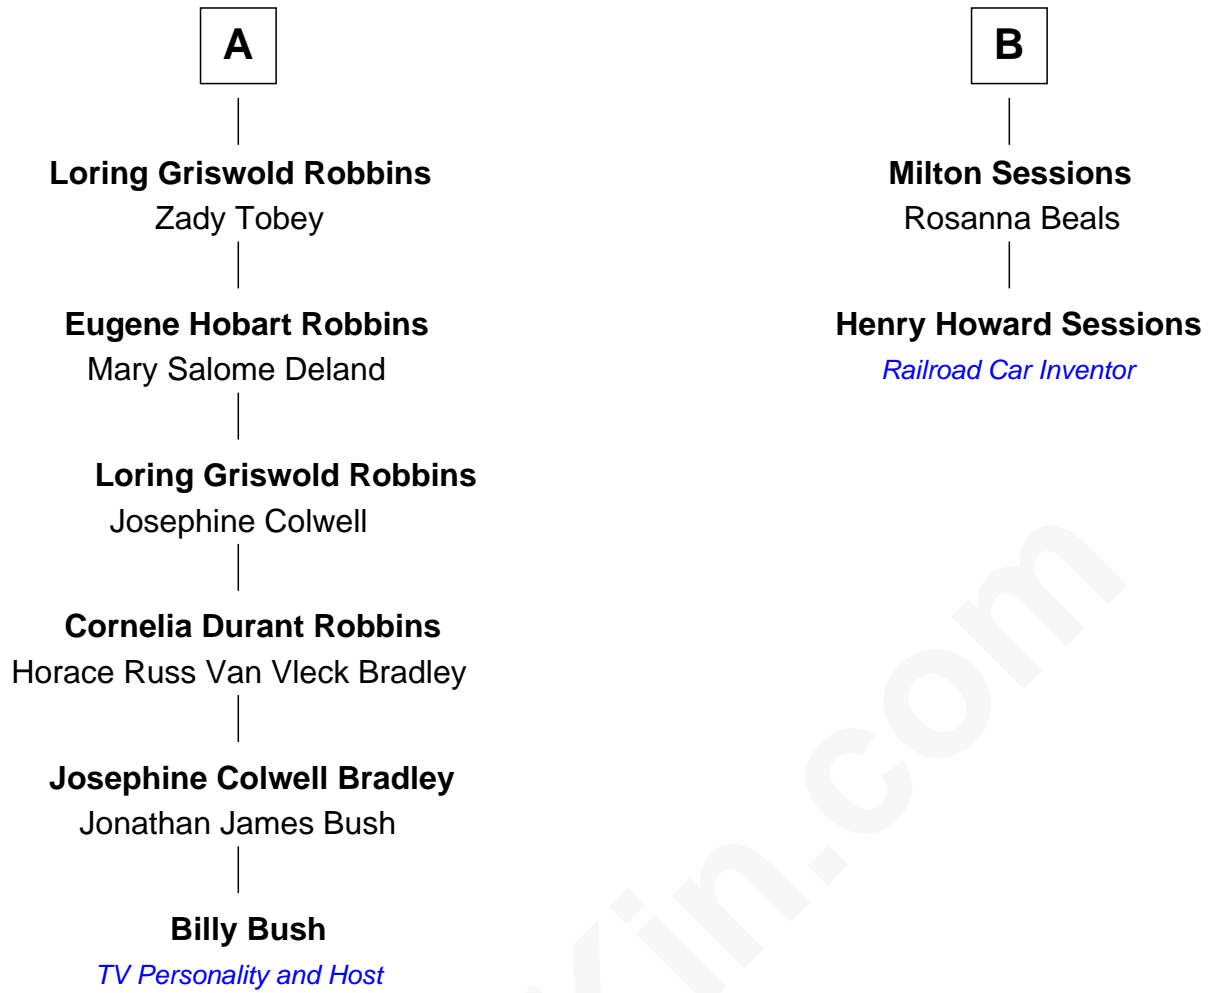

FamousKin.com