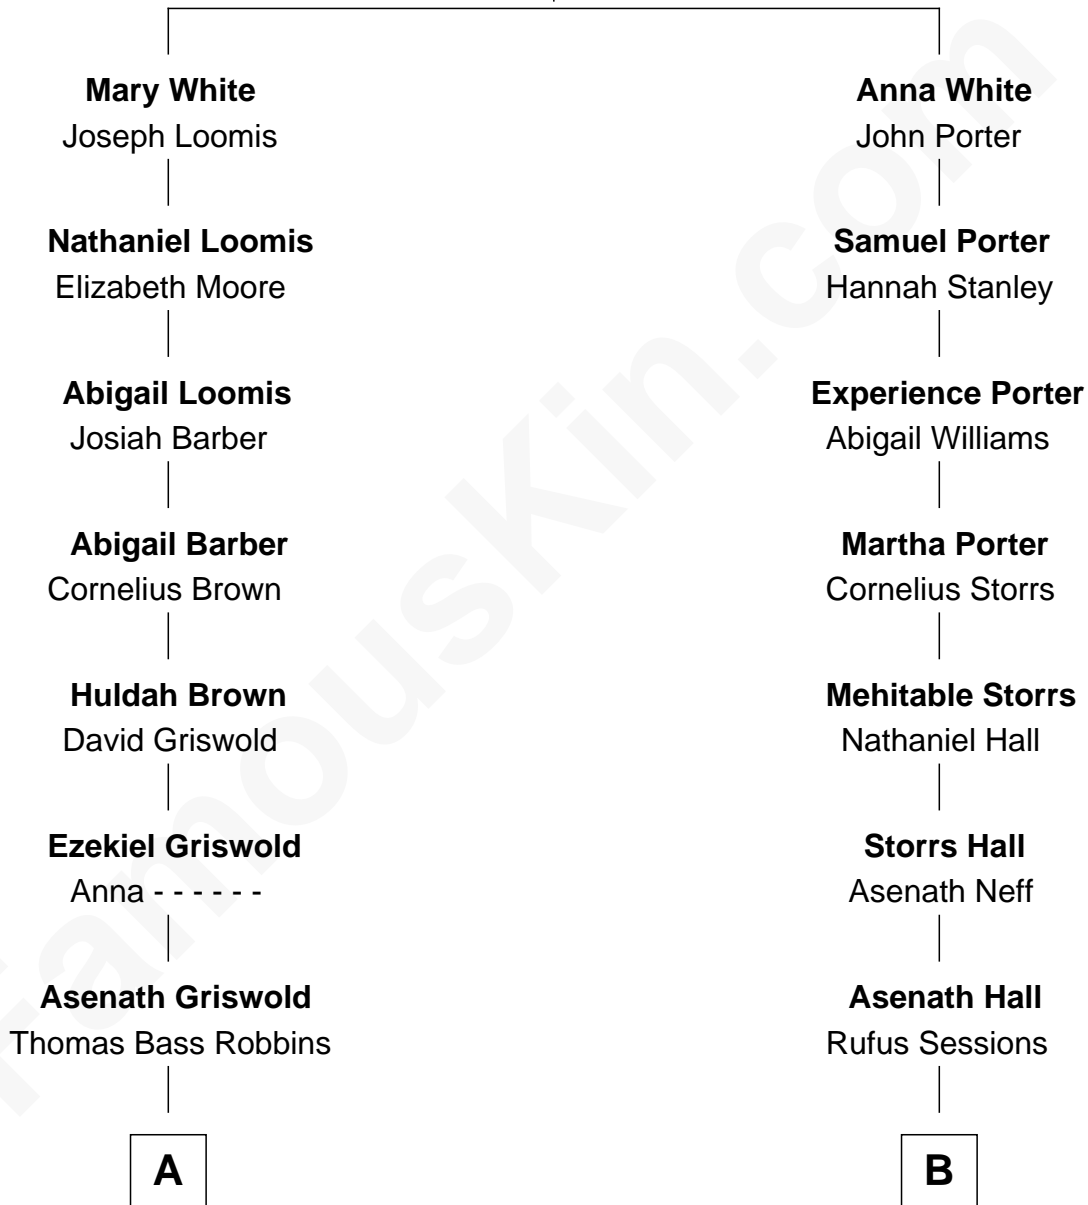

Robert White

Bridget Allgar