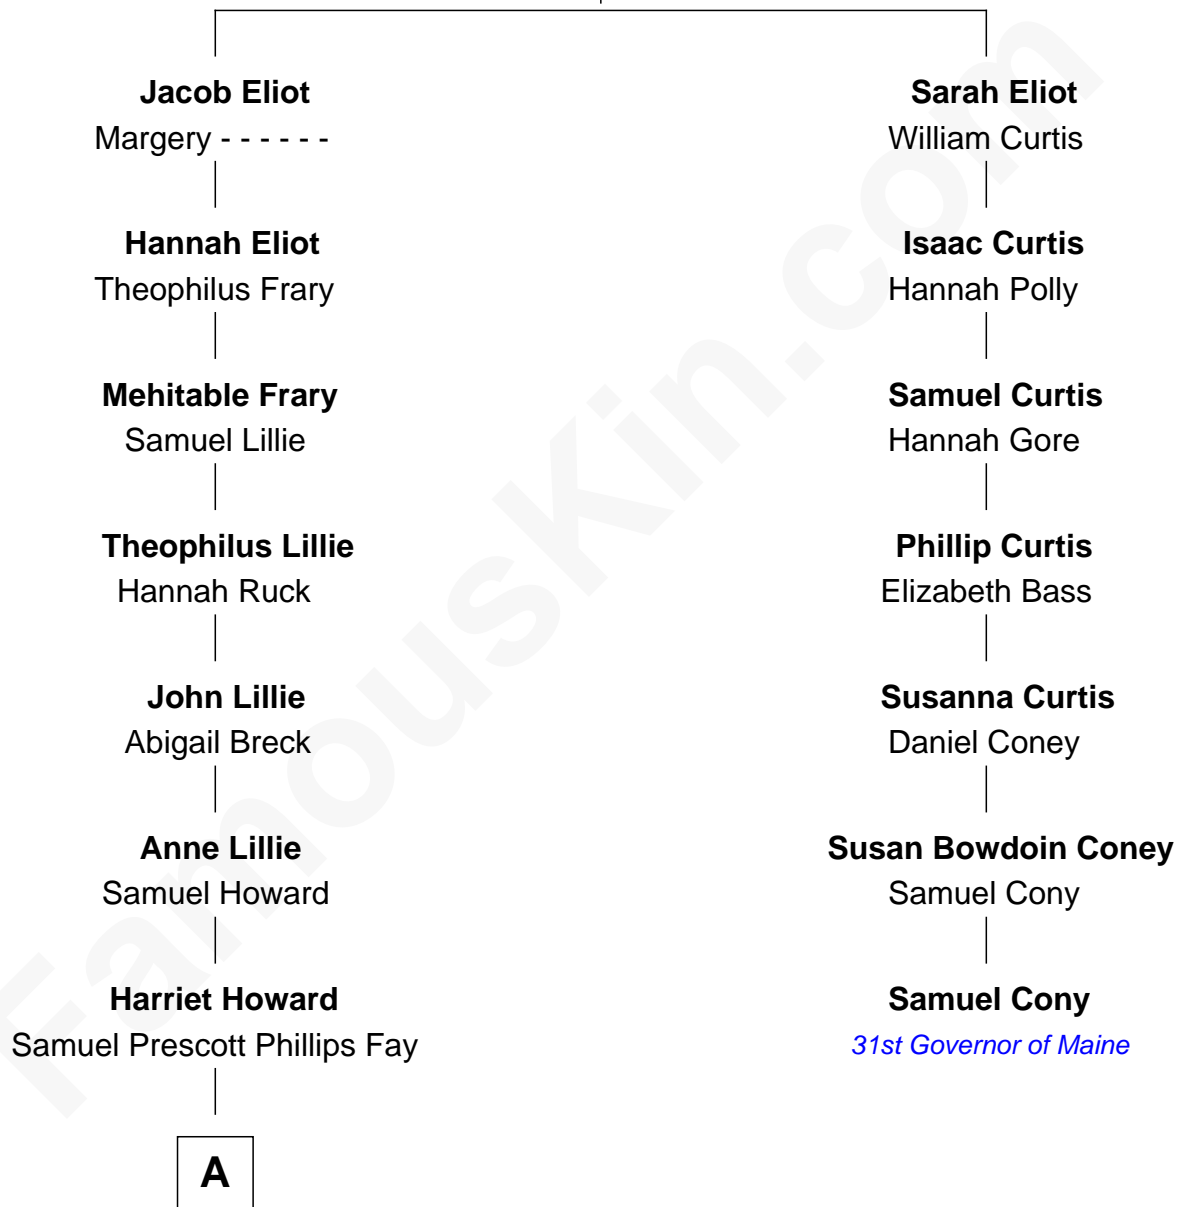

FamousKin.com Relationship Chart of

Billy Bush

TV Personality and Host

6th cousin 6 times removed of

Samuel Cony

31st Governor of Maine

Bennett Eliot

Lettice Alger

A

—
Samuel Howard Fay
Susan Montfort Shellman

—
Harriet Eleanor Fay
Rev. James Smith Bush

—
Samuel Prescott Bush
Flora Sheldon

—
Prescott Sheldon Bush
Dorothy Wear Walker

—
Jonathan James Bush
Josephine Colwell Bradley