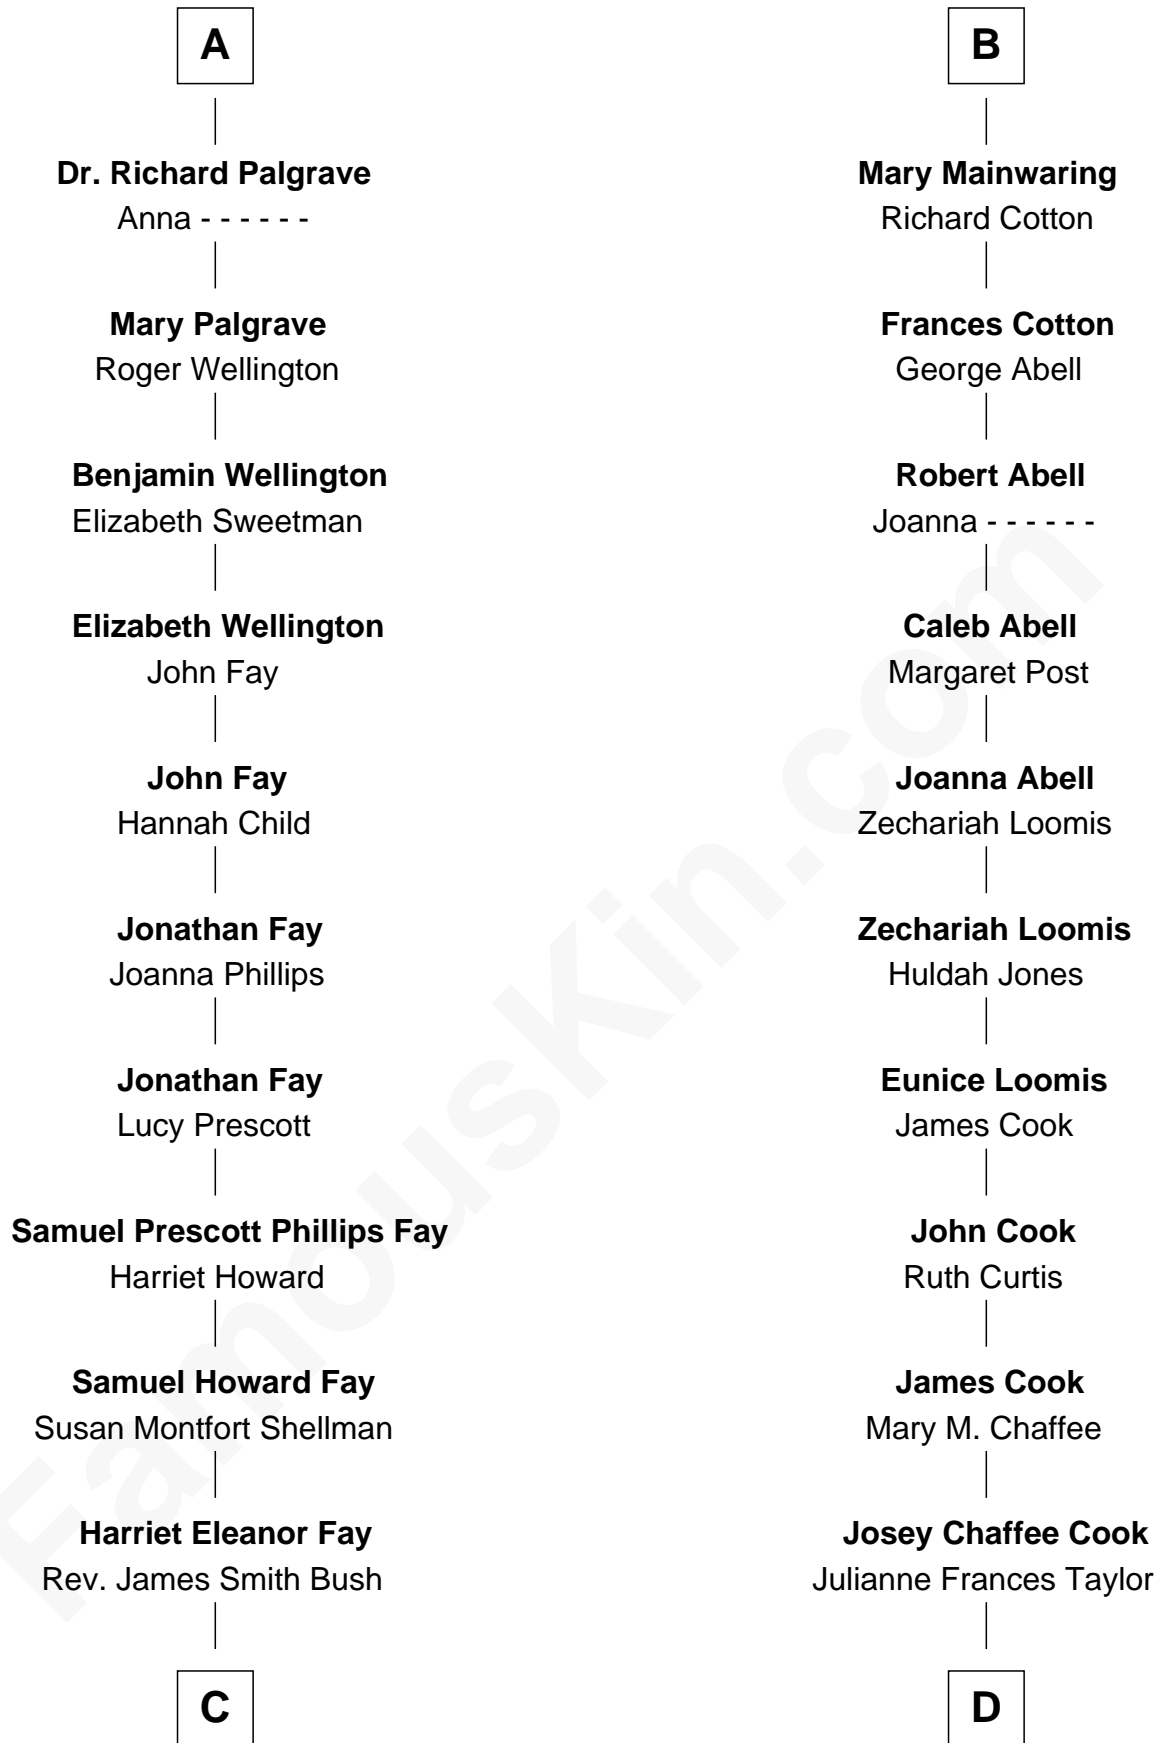

FamousKin.com Relationship Chart of

Billy Bush

TV Personality and Host

20th cousin of

Amber Stevens West

TV and Movie Actress

Sir Richard Fitzalan

Elizabeth de Bohun

Joan Beauchamp

James Butler

Elizabeth Butler

John Talbot

Ann Talbot

Sir Henry Vernon

Elizabeth Vernon

Sir Robert Corbet

Dorothy Corbet

Sir Richard Mainwaring

Sir Arthur Mainwaring

Margaret Mainwaring

B

C

Samuel Prescott Bush

Flora Sheldon