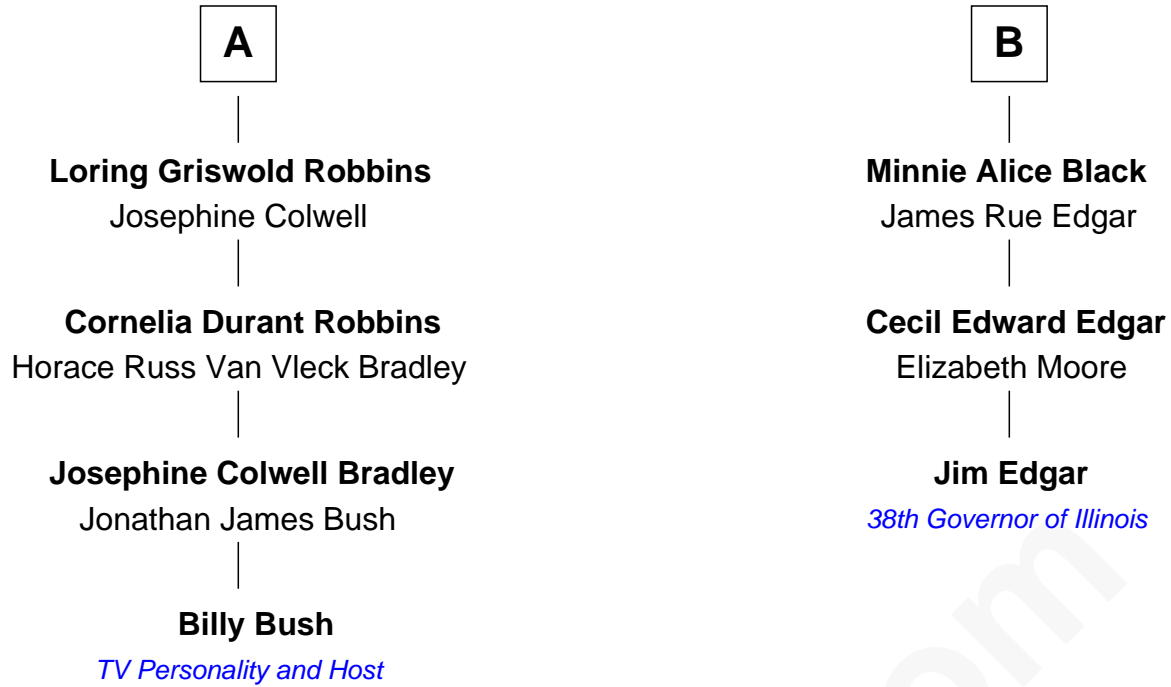

FamousKin.com Relationship Chart of

Billy Bush

TV Personality and Host

9th cousin 1 time removed of

Jim Edgar

38th Governor of Illinois

John Dunham

Abigail Barlow

Elizabeth Tilson

Edmund Dunham

Mary Bonham

Ephraim Dunham

Phebe Smalley

Elizabeth Dunham

Jacob Piatt

Benjamin Piatt

Polly Waddle

Jacob Piatt

Polly Ann Trotter

Alice Eliza Piatt

John W. Black

B

FamousKin.com