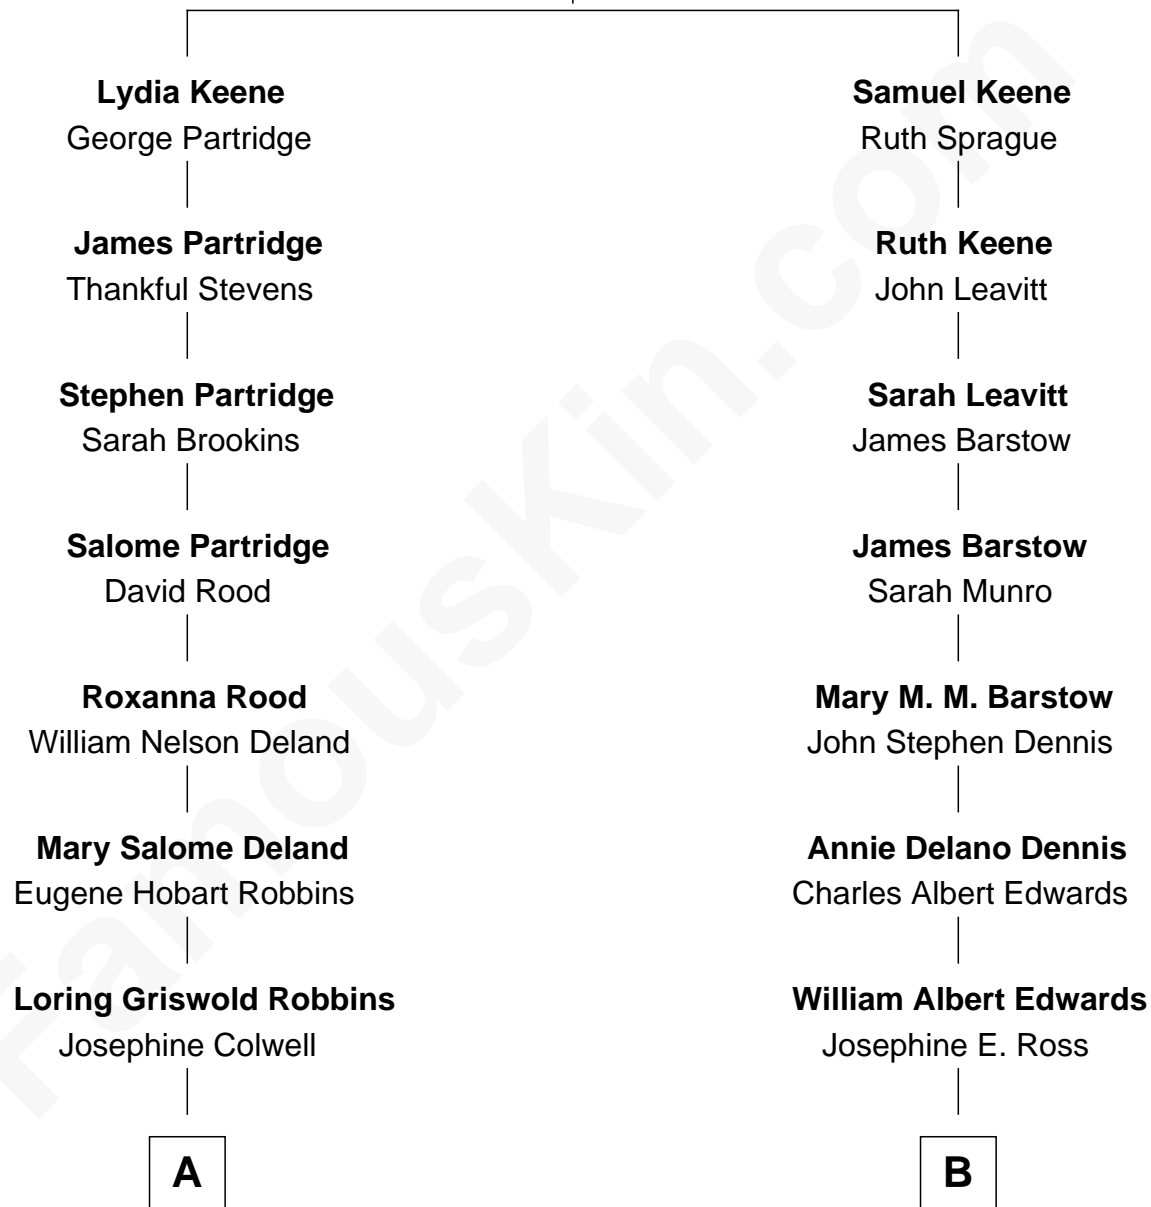

# FamousKin.com Relationship Chart of

**Billy Bush**

*TV Personality and Host*

8th cousin 1 time removed of

**Anthony Edwards**

*TV and Movie Actor*

**Josiah Keene**

Lydia Baker

**A**

**Cornelia Durant Robbins**  
Horace Russ Van Vleck Bradley

**Josephine Colwell Bradley**  
Jonathan James Bush

**Billy Bush**  
*TV Personality and Host*

**B**

**Peter E. Edwards**  
Erika Kem Weber