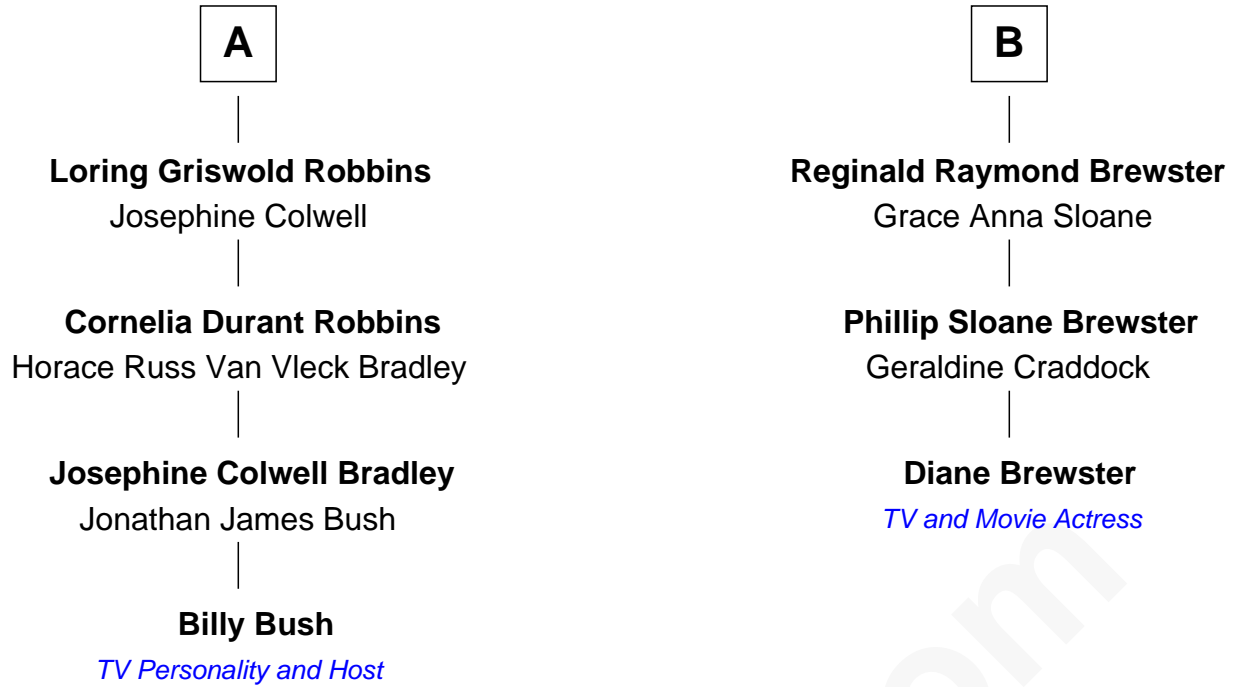

FamousKin.com Relationship Chart of

Billy Bush

TV Personality and Host

9th cousin 1 time removed of

Diane Brewster

TV and Movie Actress

George Partridge

Sarah Tracy

William Brewster

William Brewster

Hopestill Wadsworth

Oliver Brewster

Martha Wadsworth

Wadsworth Brewster

Jerusha Newcomb

Sardius Brewster

Harriet Byron Waite

Waite Wadsworth Brewster

Abbey Turney Seeley

Arthur Seeley Brewster

Annie Harriet Byard

B

FamousKin.com