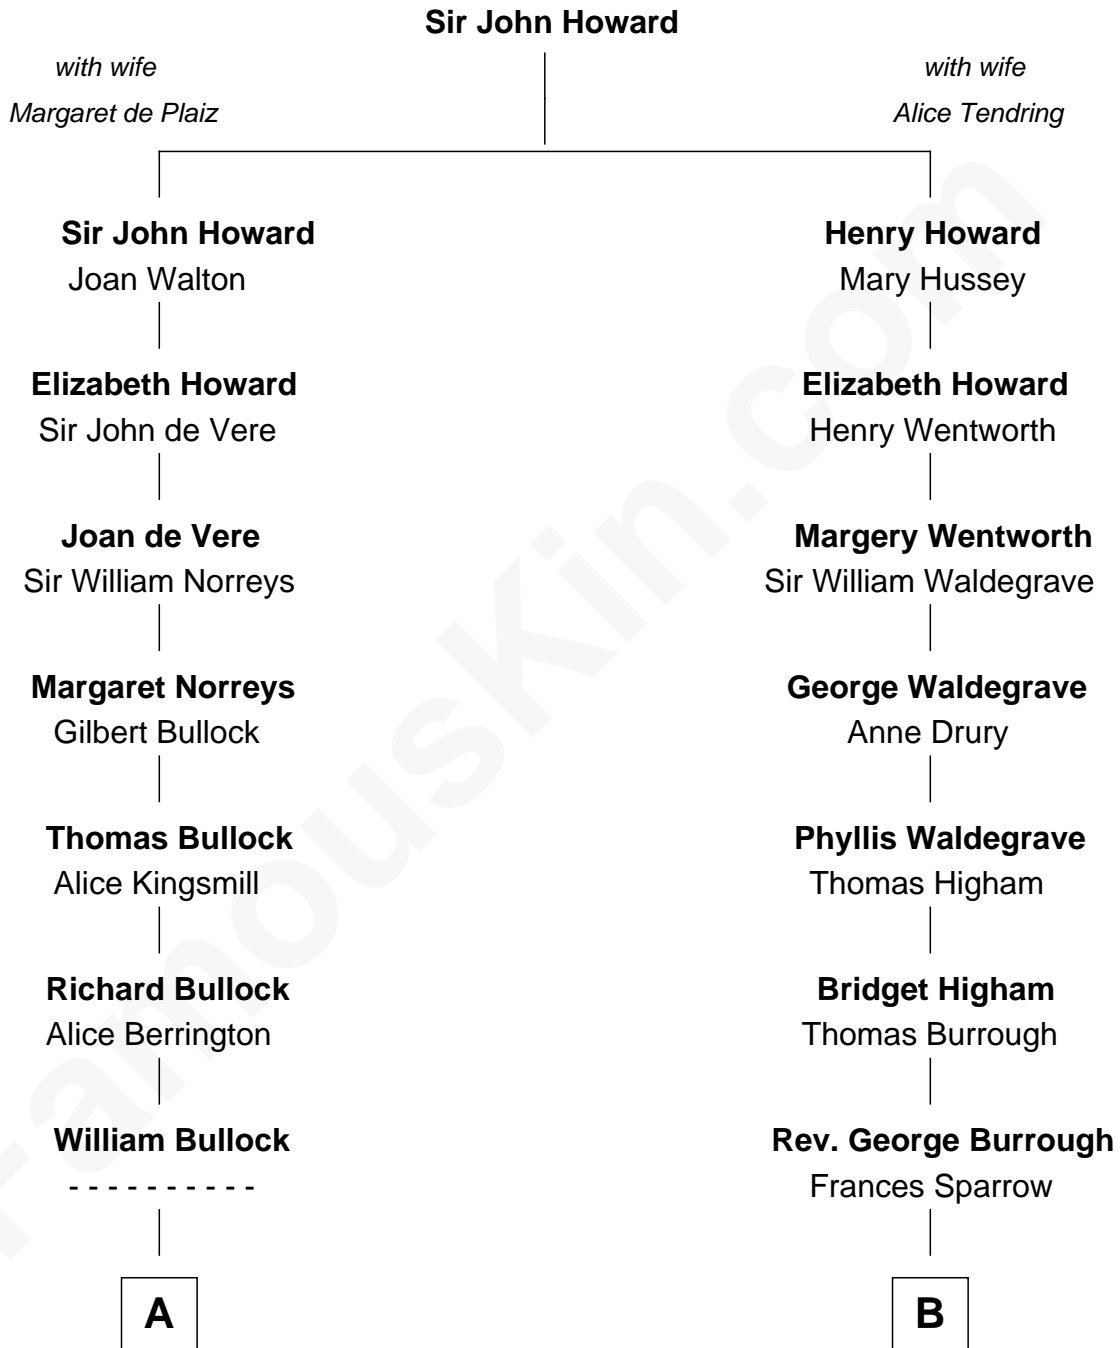

FamousKin.com

Relationship Chart of

Billy Bush

TV Personality and Host

17th cousin 2 times removed of

Bob Moore

Co-Founder, Bob's Red Mill

C

—
Prescott Sheldon Bush

Dorothy Wear Walker

—
Jonathan James Bush
Josephine Colwell Bradley

—
Billy Bush

TV Personality and Host

FamousKin.com