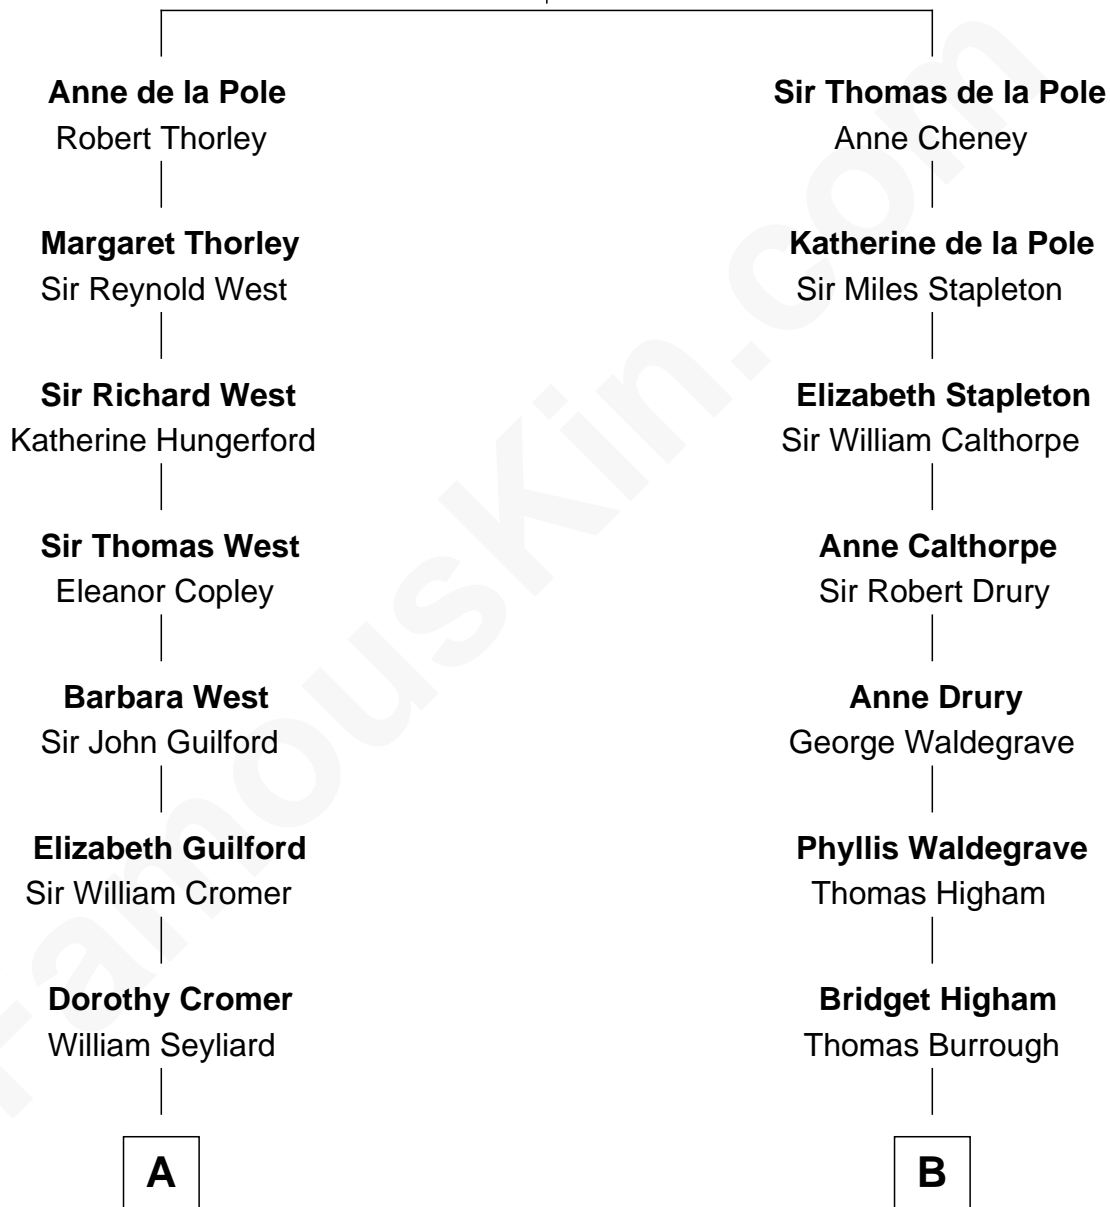

FamousKin.com Relationship Chart of

Billy Bush

TV Personality and Host

18th cousin 1 time removed of

Bob Moore

Co-Founder, Bob's Red Mill

Sir Michael de la Pole

Katherine Wingfield

FamousKin.com