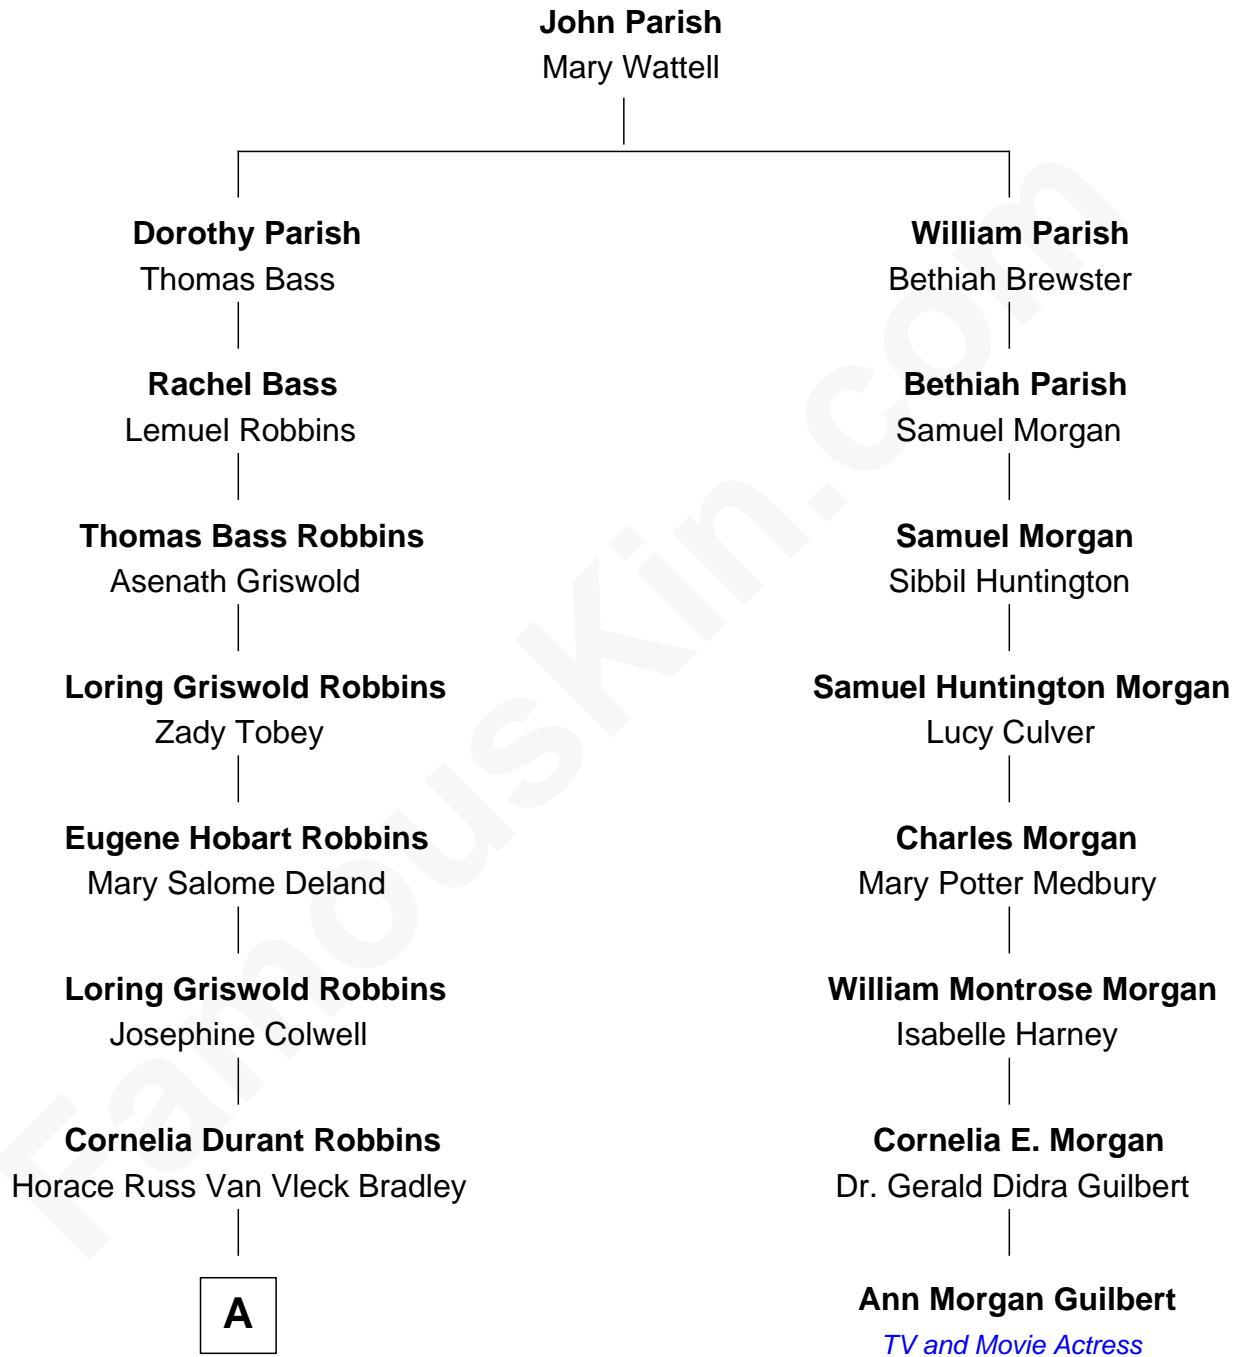

# FamousKin.com Relationship Chart of

**Billy Bush**

*TV Personality and Host*

7th cousin 1 time removed of

**Ann Morgan Guilbert**

*TV and Movie Actress*

**A**

Josephine Colwell Bradley

Jonathan James Bush

**Billy Bush**

*TV Personality and Host*

FamousKin.com