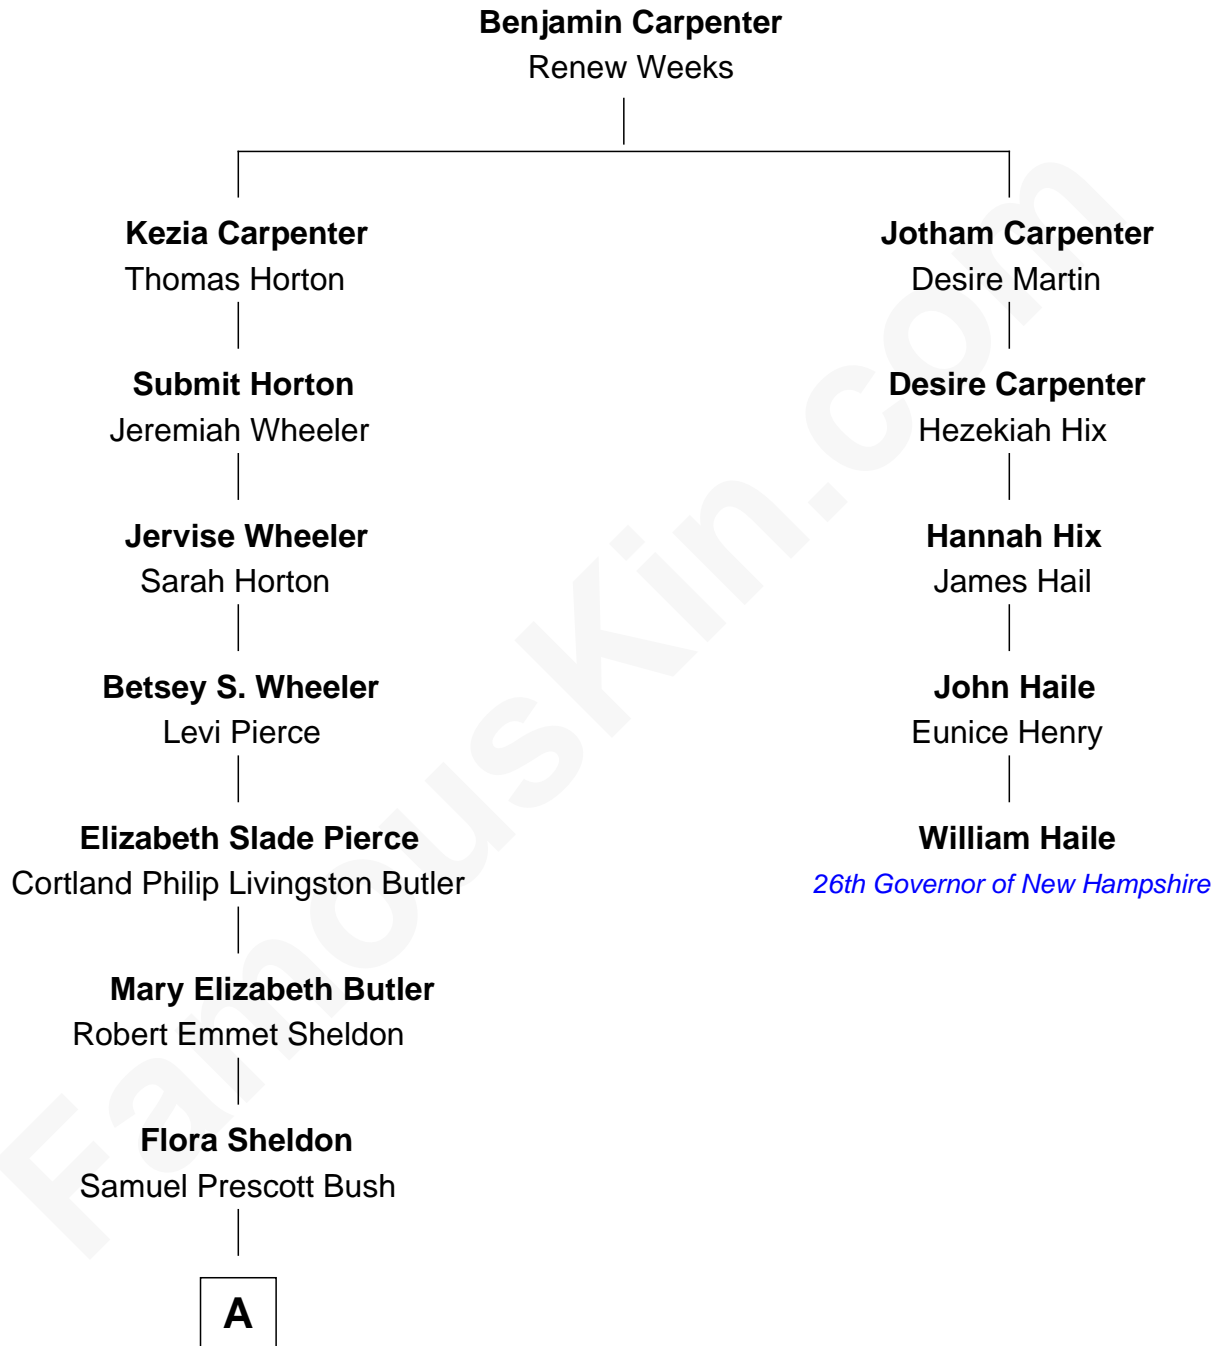

FamousKin.com

Relationship Chart of

Billy Bush

TV Personality and Host

4th cousin 5 times removed of

William Haile

26th Governor of New Hampshire

A

—
Prescott Sheldon Bush

Dorothy Wear Walker

—
Jonathan James Bush
Josephine Colwell Bradley

—
Billy Bush

TV Personality and Host

FamousKin.com