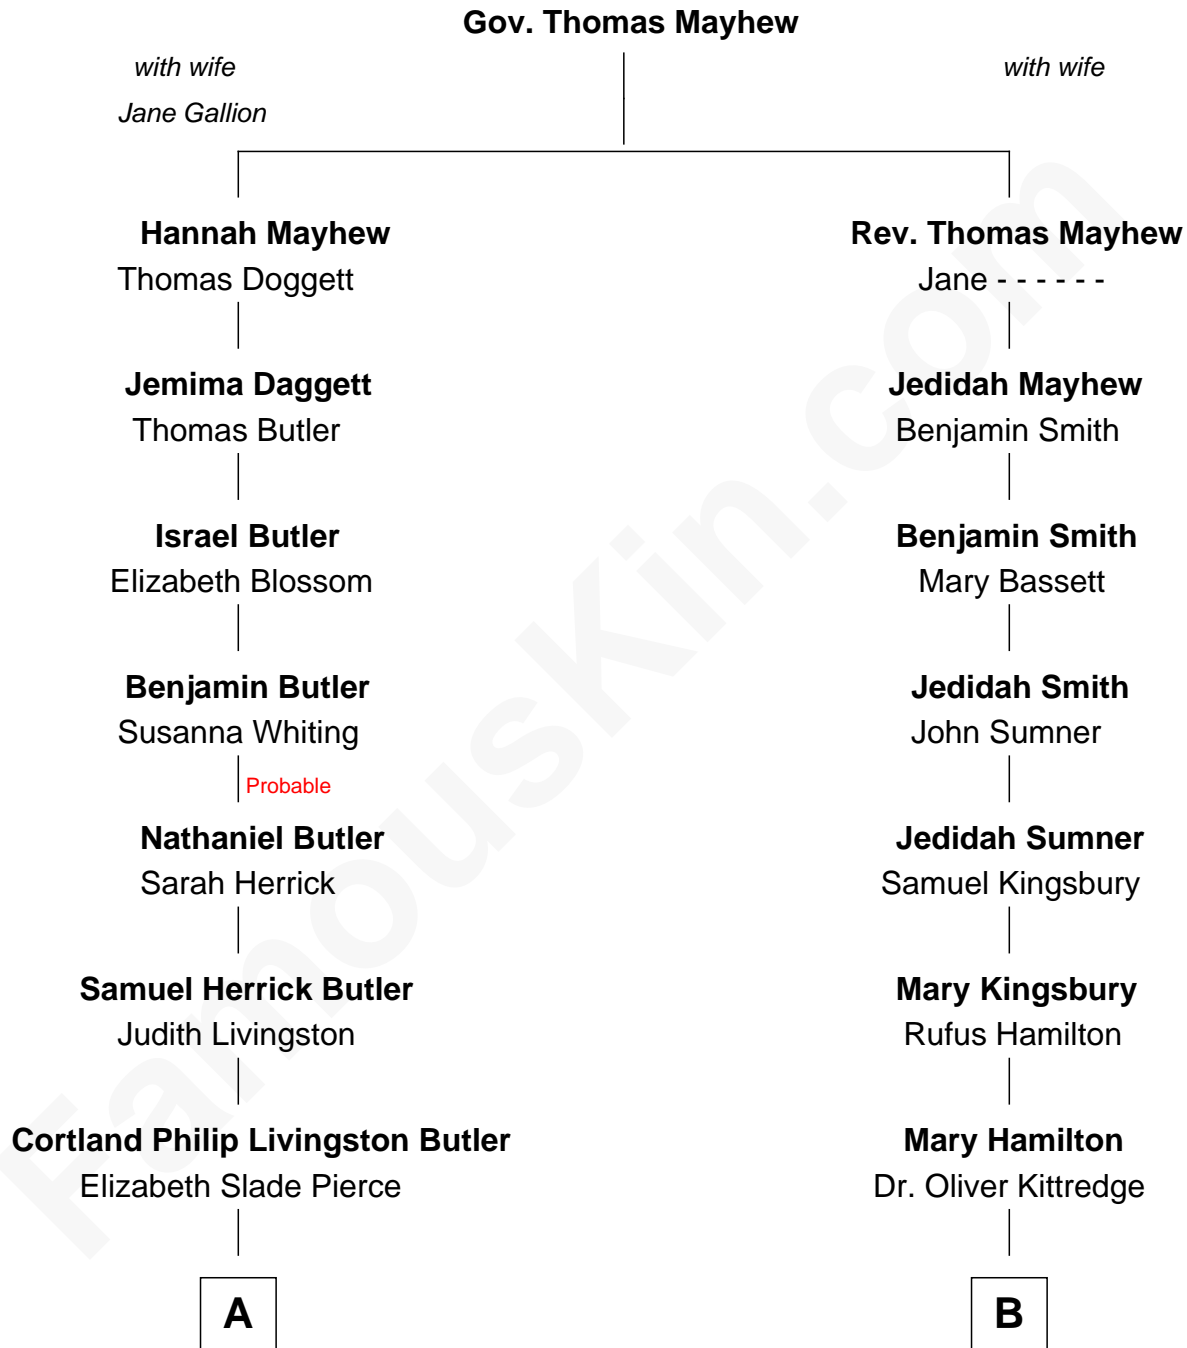

FamousKin.com

Relationship Chart of

Billy Bush

TV Personality and Host

10th cousin 1 time removed of

Thomas J. Watson, Jr.
President and CEO of I.B.M.

A

Mary Elizabeth Butler
Robert Emmet Sheldon

Flora Sheldon
Samuel Prescott Bush

Prescott Sheldon Bush
Dorothy Wear Walker

Jonathan James Bush
Josephine Colwell Bradley

Billy Bush
TV Personality and Host

B

Oliver Kittredge
Julia Ann Estabrook

Arthur Melville Kittredge
Mary Jeannette Broadwell