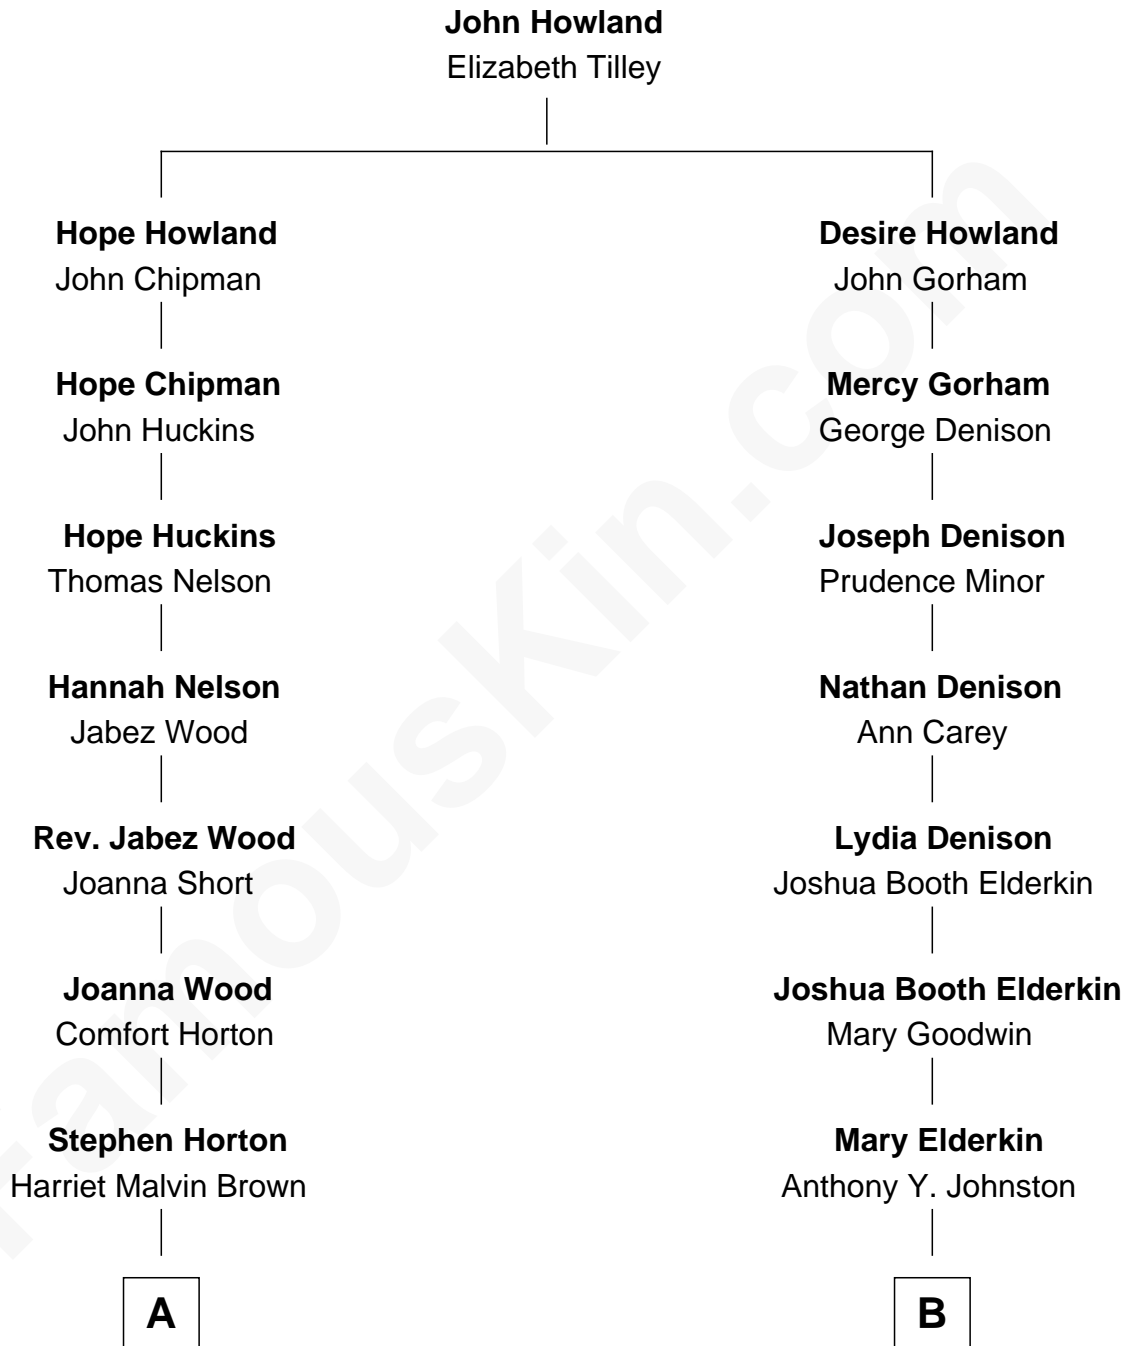

FamousKin.com Relationship Chart of

Helen Horton

TV and Movie Actress

10th cousin 1 time removed of

Dr. Peggy Whitson

NASA and Axiom Space Astronaut

A

Nathaniel B. Horton
Emily Adelaide Shurts

Walter Shurts Horton
Alice Cary Jones

Walter Clark Horton
Frances Katherine Stewart

Helen Horton
TV and Movie Actress

B

John Wesley Johnston
Lavina Luther Beightol

Charles Wesley Johnston
Mabel Anna Garland