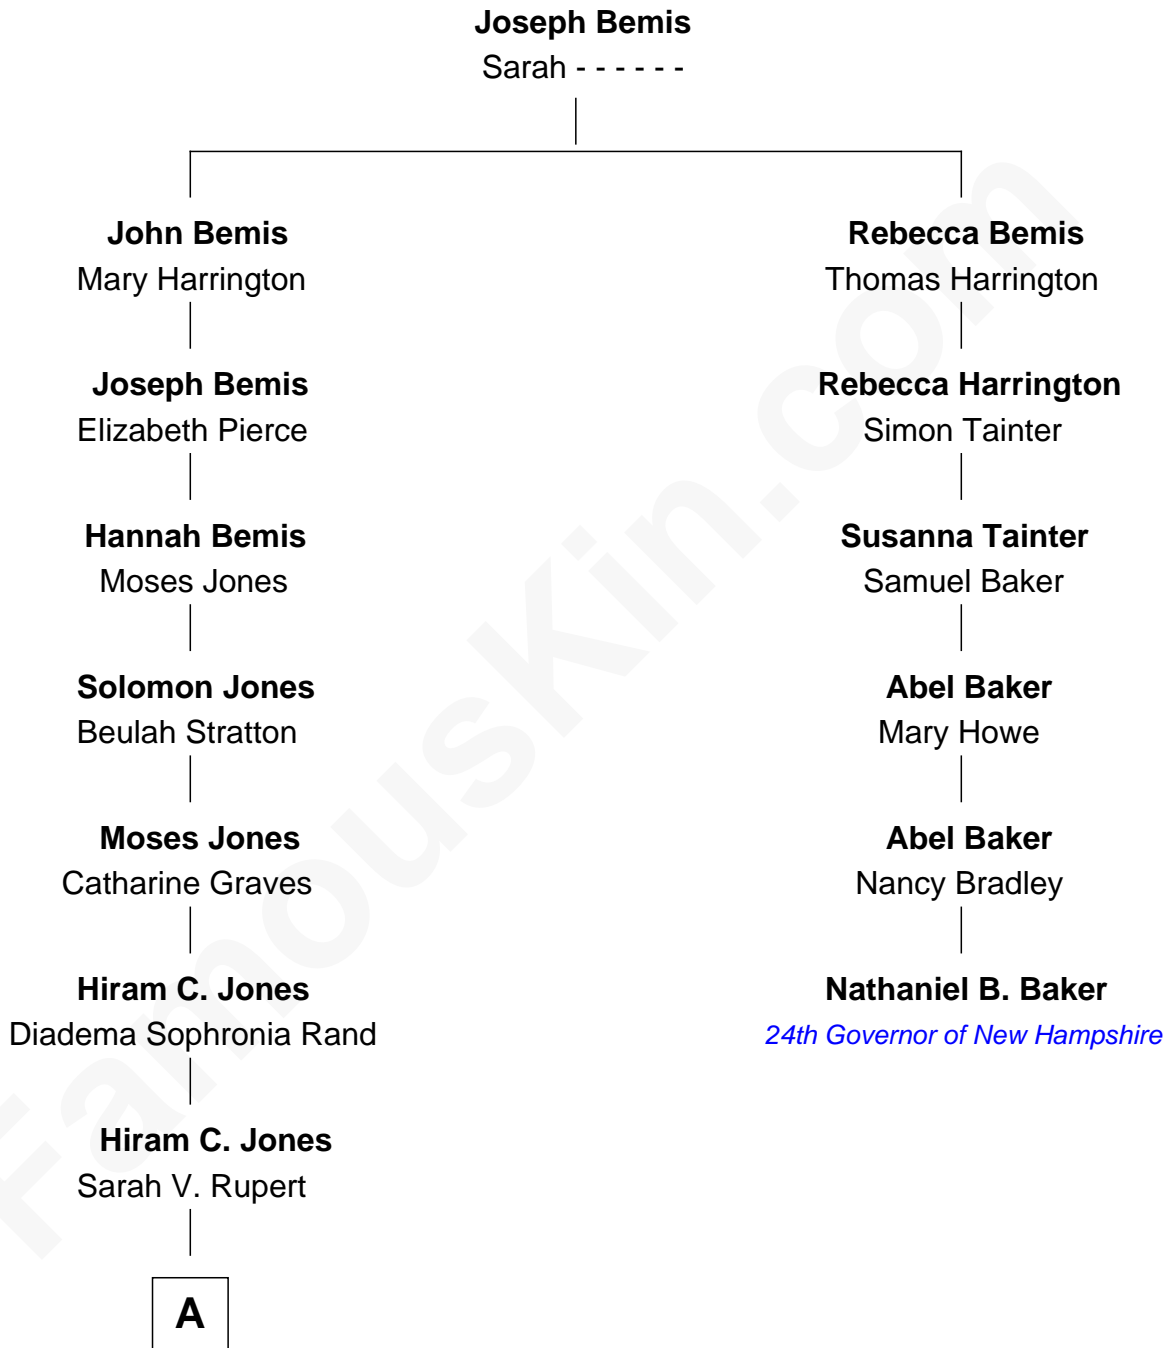

# FamousKin.com Relationship Chart of

**Helen Horton**

*TV and Movie Actress*

5th cousin 4 times removed of

**Nathaniel B. Baker**

*24th Governor of New Hampshire*

**A**

—  
**Alice Cary Jones**  
Walter Shurts Horton

—  
**Walter Clark Horton**  
Frances Katherine Stewart

—  
**Helen Horton**  
*TV and Movie Actress*

FamousKin.com