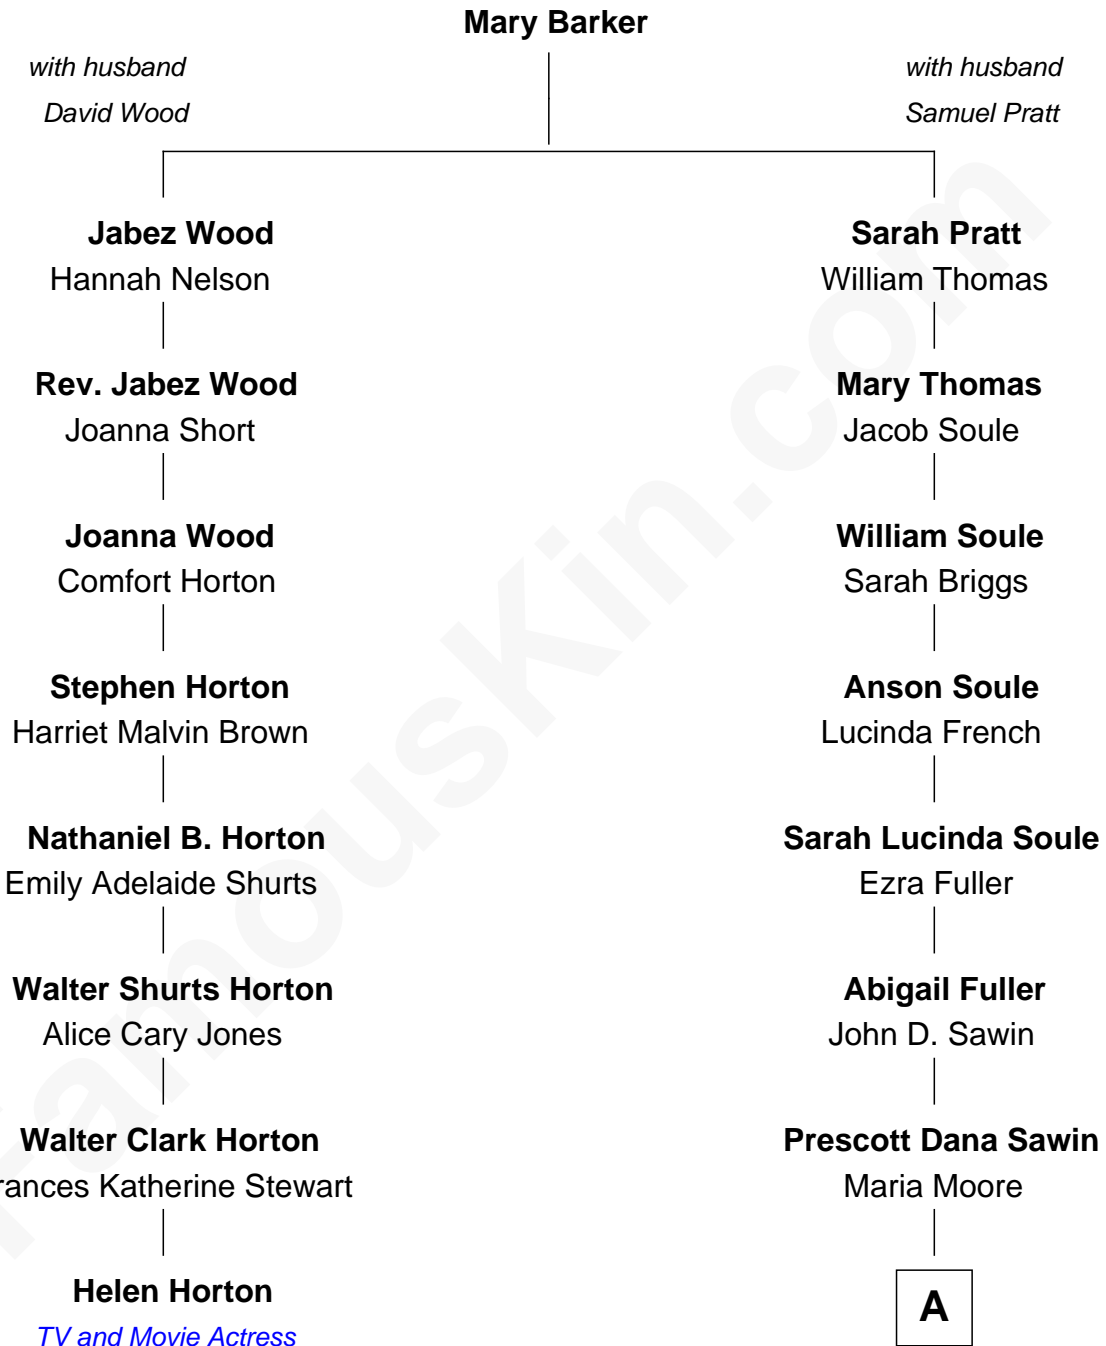

FamousKin.com Relationship Chart of

Helen Horton

TV and Movie Actress

7th cousin 4 times removed of

Rob Cantor

Singer and Songwriter

A

Kenneth Collins Sawin
Florence Myrtle Thompson

Marion C. Sawin
Frederick Dumont Goodyear

Jacqueline Dumont Goodyear
Lawrence Conrad Hoff

Marion Catherine Hoff
Dr. David Mark Cantor

Rob Cantor
Singer and Songwriter