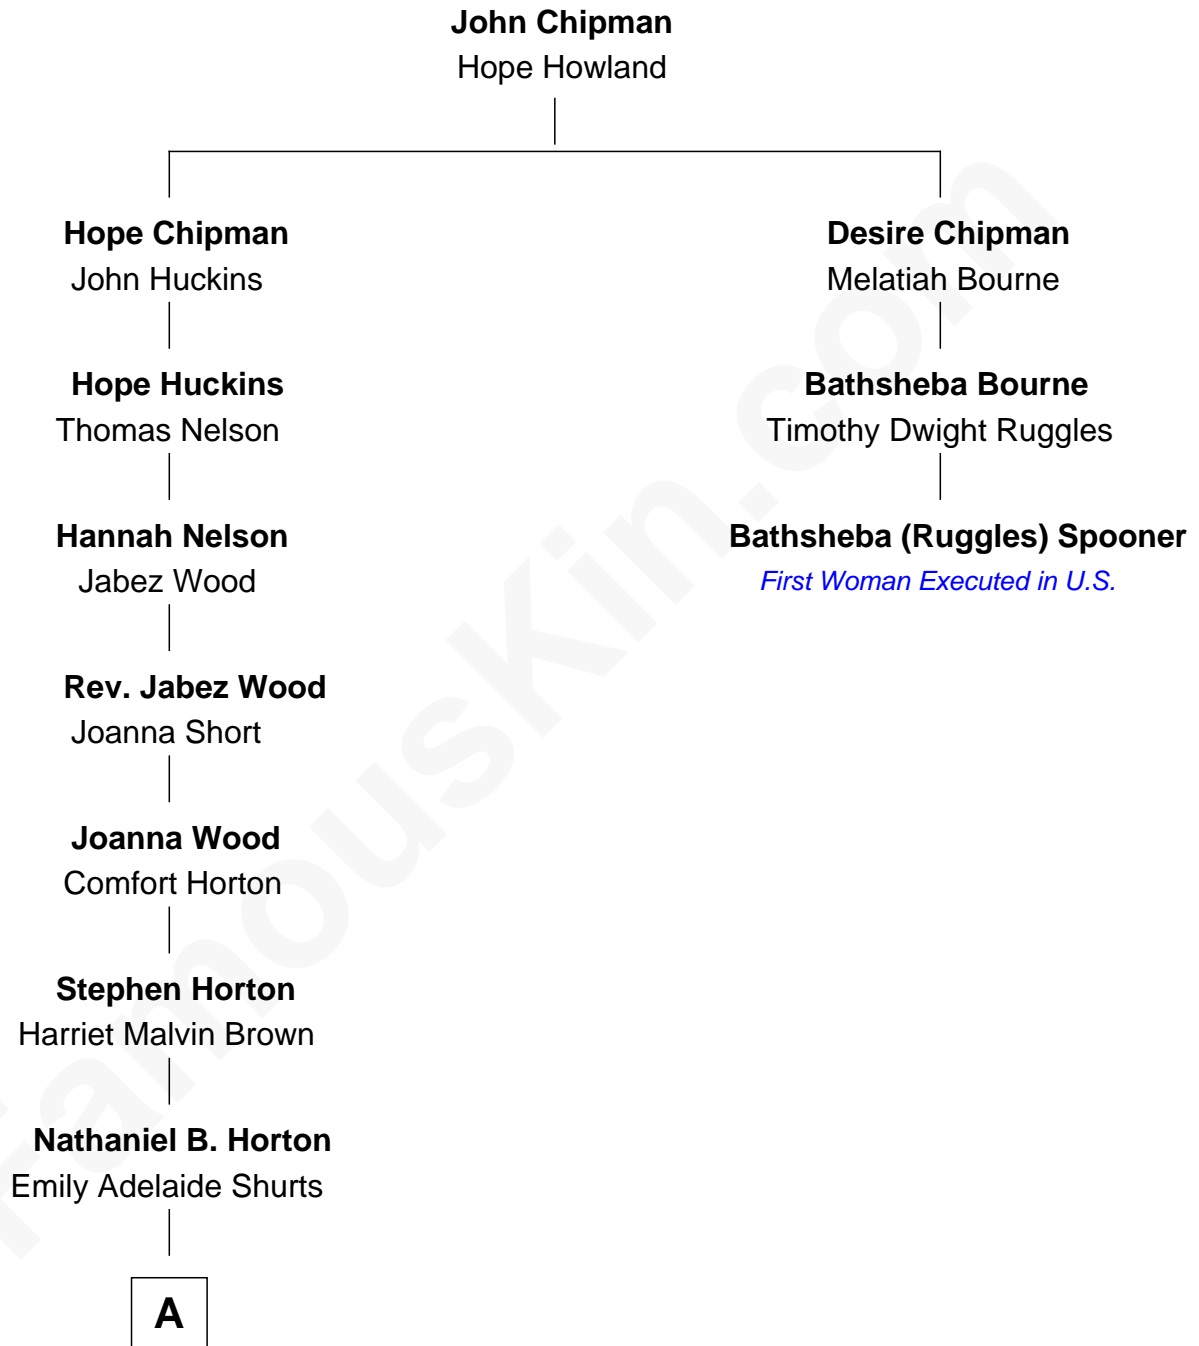

FamousKin.com Relationship Chart of

Helen Horton

TV and Movie Actress

2nd cousin 7 times removed of

Bathsheba (Ruggles) Spooner

First woman executed for murder in U.S. by non-British government

A

—
Walter Shurts Horton

Alice Cary Jones

—
Walter Clark Horton

Frances Katherine Stewart

—
Helen Horton

TV and Movie Actress

FamousKin.com