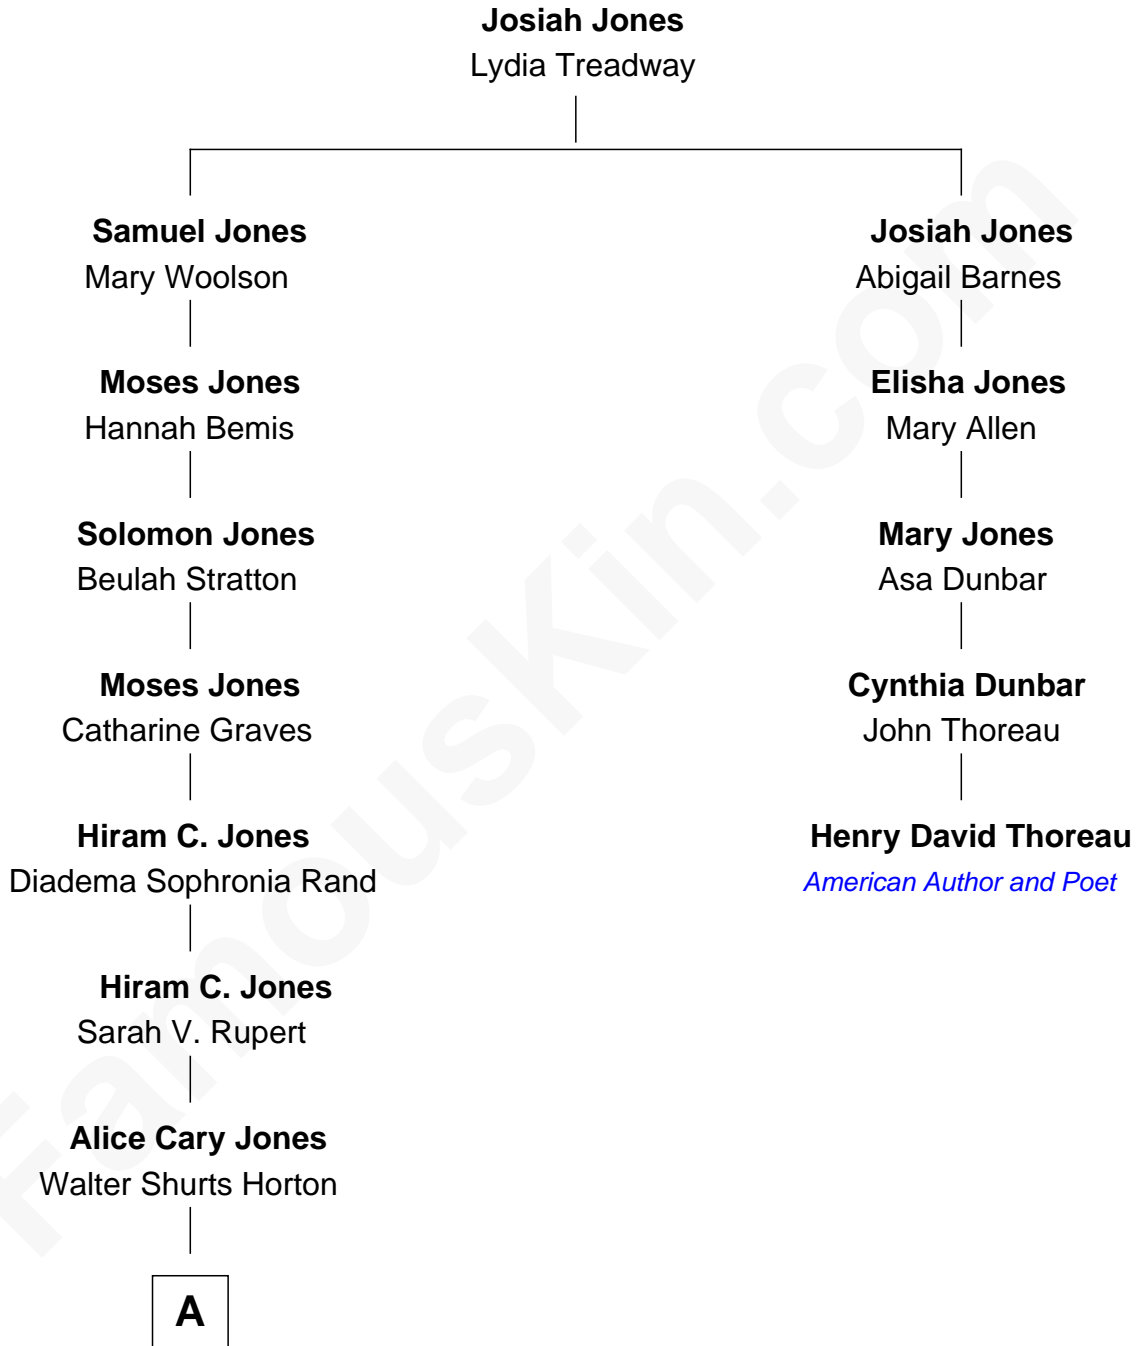

# FamousKin.com Relationship Chart of

**Helen Horton**

*TV and Movie Actress*

4th cousin 4 times removed of

**Henry David Thoreau**

*American Author and Poet*

**A**

—  
**Walter Clark Horton**  
Frances Katherine Stewart

—  
**Helen Horton**  
*TV and Movie Actress*

FamousKin.com