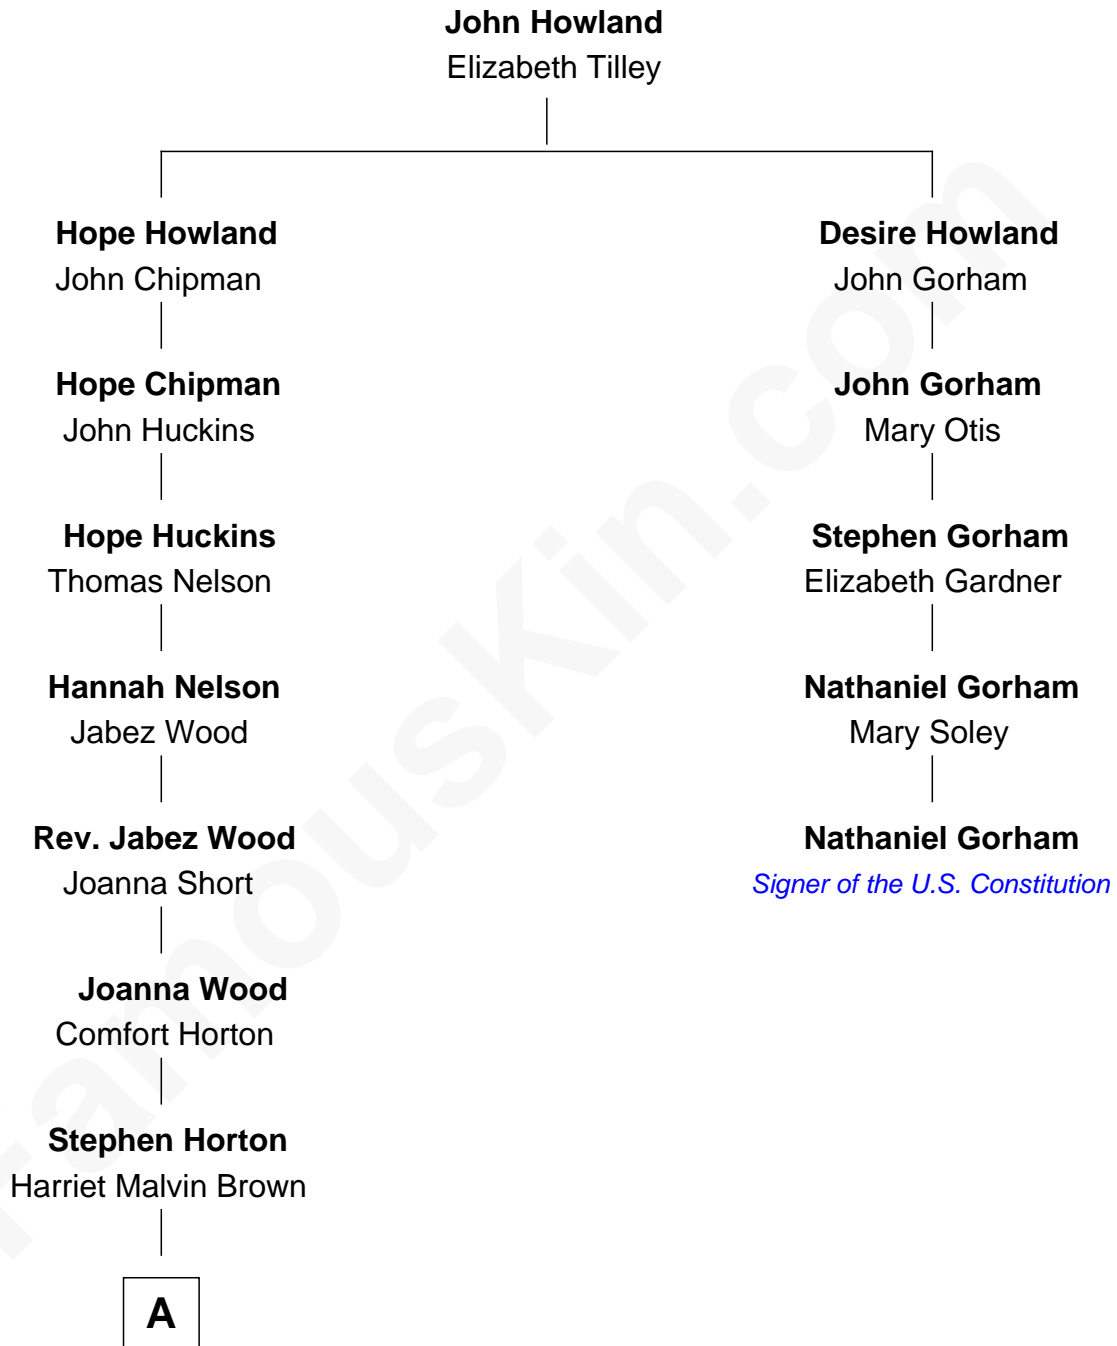

FamousKin.com Relationship Chart of

Helen Horton

TV and Movie Actress

4th cousin 6 times removed of

Nathaniel Gorham

Signer of the U.S. Constitution

A

—
Nathaniel B. Horton
Emily Adelaide Shurts

—
Walter Shurts Horton
Alice Cary Jones

—
Walter Clark Horton
Frances Katherine Stewart

—
Helen Horton
TV and Movie Actress

FamousKin.com