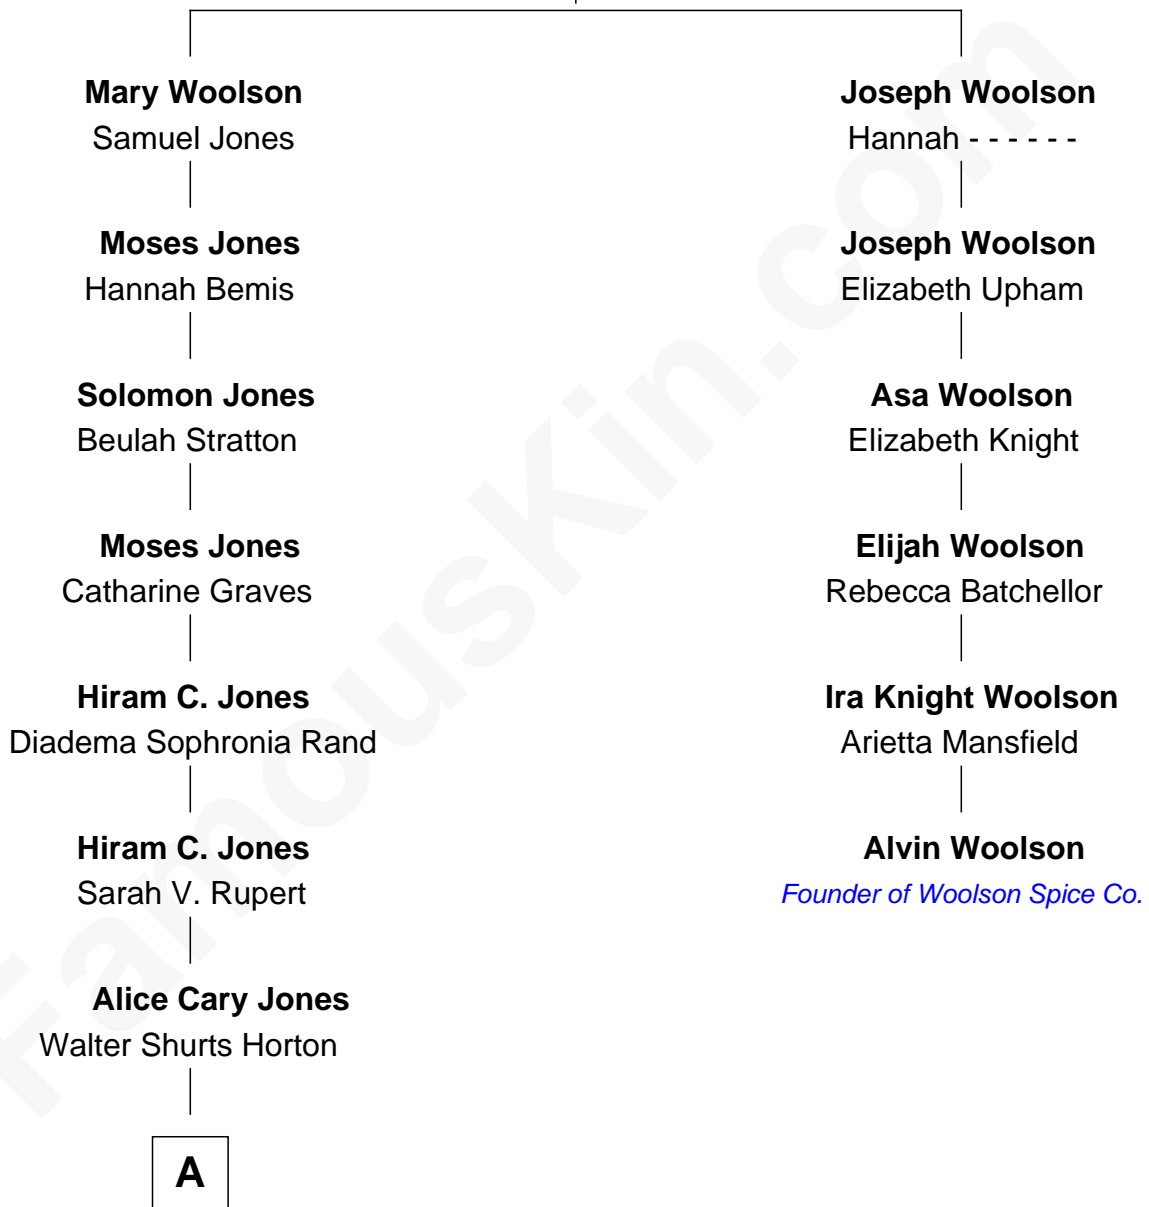

FamousKin.com Relationship Chart of

Helen Horton

TV and Movie Actress

5th cousin 3 times removed of

Alvin Woolson

Founder of Woolson Spice Co. (Lion Coffee)

Thomas Woolson

Sarah Hyde

A

Walter Clark Horton
Frances Katherine Stewart

Helen Horton
TV and Movie Actress

FamousKin.com