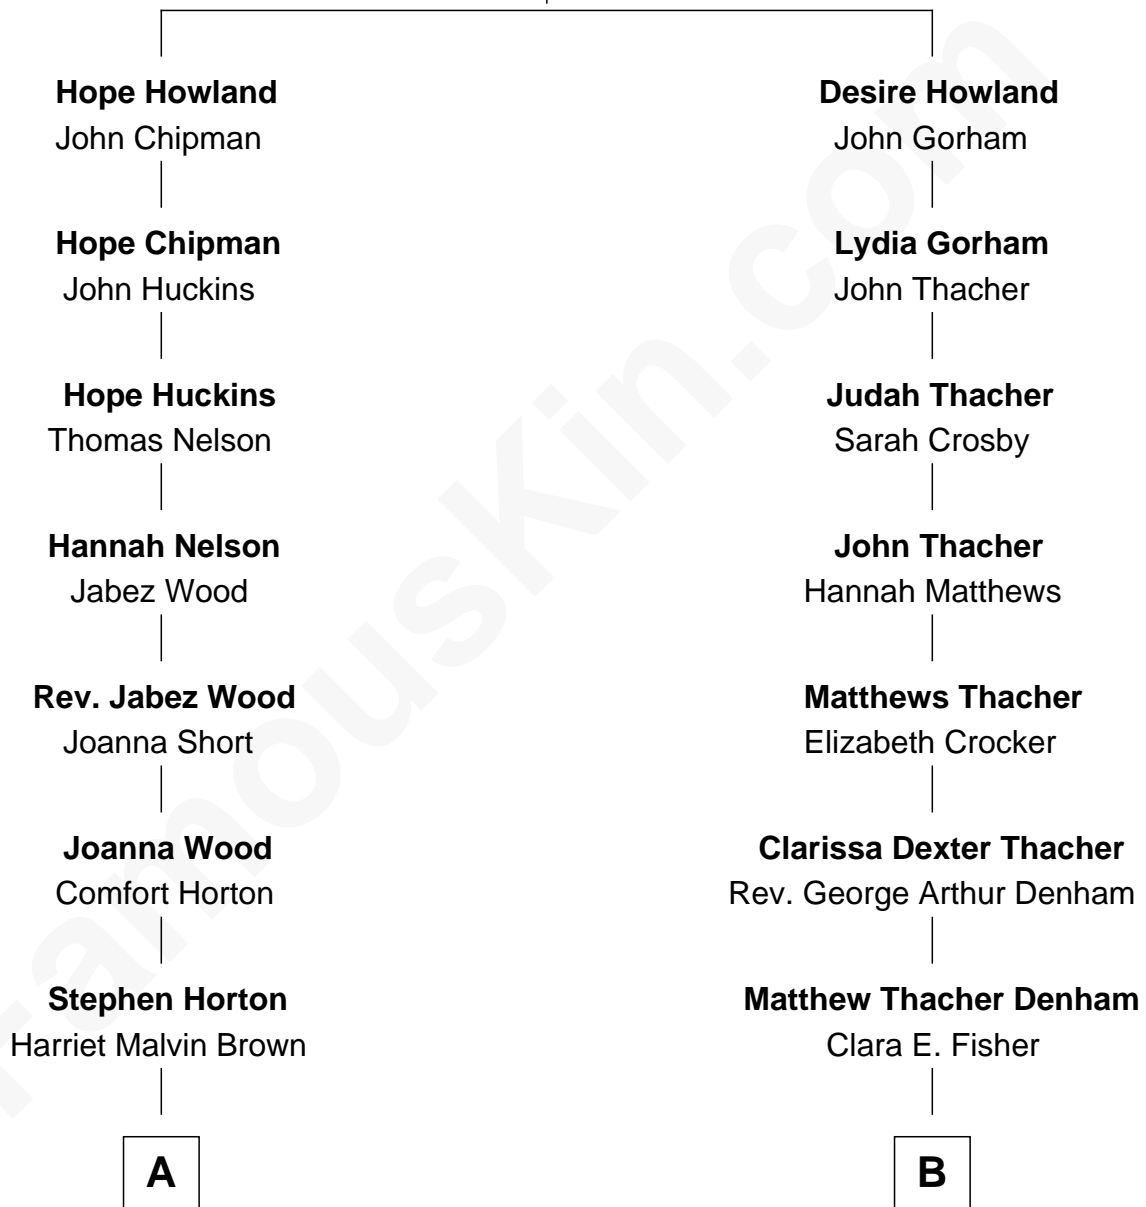

FamousKin.com Relationship Chart of

Helen Horton

TV and Movie Actress

8th cousin 2 times removed of

Samuel P. Goddard

12th Governor of Arizona

John Howland
Elizabeth Tilley

FamousKin.com